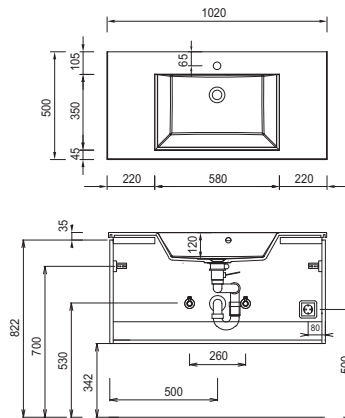

Program 052 - type list

Depth indication corresponds to the carcass depth		Depth in mm	Width in mm	Height in mm	Article number			Hinge	Surcharge high-gloss carcass
Accessories									
	Cosmetic mirror 2-times magnified vacuum cup and fixation metal fixing bracket chrome	30	150	150	P Z	1 2 3 3			
	Motion sensor for LED lighting of washbasins or washbasin base units Term and sensitivity of lighting are adjustable	20	88	45	P Z	1 1 4 1			
	LED washbasin lighting 2,4 Watt / 168 lumens / 6500 Kelvin 1 switch element to fit underneath mirror cabinet This product contains a light source with energy efficiency class: G not suitable with Emotion lighting	10	560	10	P Z	1 0 6 3 6 0			
	LED washbasin lighting 3,9 Watt / 287 lumens / 6500 Kelvin 1 switch element to fit underneath mirror cabinet This product contains a light source with energy efficiency class: G not suitable with Emotion lighting	10	860	10	P Z	1 0 6 3 9 0			
	LED washbasin lighting 5,3 Watt / 371 lumens / 6500 Kelvin 1 switch element to fit underneath mirror cabinet This product contains a light source with energy efficiency class: G not suitable with Emotion lighting	10	1160	10	P Z	1 0 6 3 1 2			
	Space-saving drain stench trap from GEBERIT made of plastic, in white nominal diameter: 40				P Z	1 3 6 7			
	Space-saving drain stench trap from GEBERIT made of plastic, in white nominal diameter: 32				P Z	1 4 2 3			

Program 052 - dimensional drawings

SET 7012 1

SET 1012 1

SET 1212 1

SET 122D 1

SET 7012 82

SET 1012 82

SET 1212 82