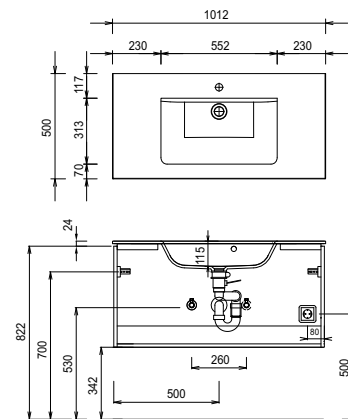

Program 052 - type list

Depth indication corresponds to the carcass depth		Depth in mm	Width in mm	Height in mm	Article number			Hinge	Surcharge high-gloss carcass
Accessories									
	Cosmetic mirror 2-times magnified vacuum cup and fixation metal fixing bracket chrome	30	150	150	P Z	1 2 3 3			
	Motion sensor for LED lighting of washbasins or washbasin base units Term and sensitivity of lighting are adjustable	20	88	45	P Z	1 1 4 1			
	LED washbasin lighting 2,4 Watt / 168 lumens / 6500 Kelvin 1 switch element to fit underneath mirror cabinet This product contains a light source with energy efficiency class: G not suitable with Emotion lighting	10	560	10	P Z	1 0 6 3 6 0			
	LED washbasin lighting 3,9 Watt / 287 lumens / 6500 Kelvin 1 switch element to fit underneath mirror cabinet This product contains a light source with energy efficiency class: G not suitable with Emotion lighting	10	860	10	P Z	1 0 6 3 9 0			
	LED washbasin lighting 5,3 Watt / 371 lumens / 6500 Kelvin 1 switch element to fit underneath mirror cabinet This product contains a light source with energy efficiency class: G not suitable with Emotion lighting	10	1160	10	P Z	1 0 6 3 1 2			
	Space-saving drain stench trap from GEBERIT made of plastic, in white nominal diameter: 40				P Z	1 3 6 7			
	Space-saving drain stench trap from GEBERIT made of plastic, in white nominal diameter: 32				P Z	1 4 2 3			

Program 052 - dimensional drawings

SET 7012 1

SET 1012 1

SET 1212 1

SET 122D 1

SET 7012 82

SET 1012 82

SET 1212 82