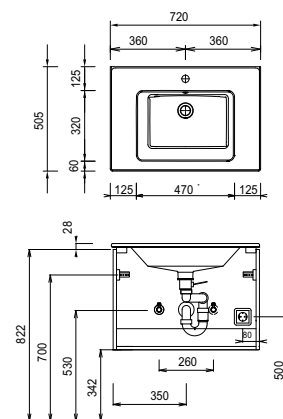

SET 7012 K1

Cast mineral:

The water temperature must not exceed 55° C / 131° F. Hair tinting lotions have to be removed immediately, so that staining can be avoided.

Modifications:

Technical modifications (+/- 5mm) and flatness modifications (DIN 18202) are subject of the usual material-specific modifications for construction materials, based on DIN 18202.