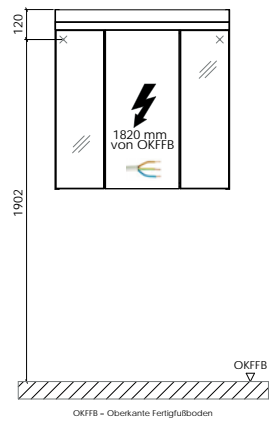

Program 052 - dimensional drawings

SET 1012 K1

SET 1212 K1

SET 122D K1

electrical connections for mirror cabinets

Cast mineral:

The water temperature must not exceed 55° C / 131° F. Hair tinting lotions have to be removed immediately, so that staining can be avoided.