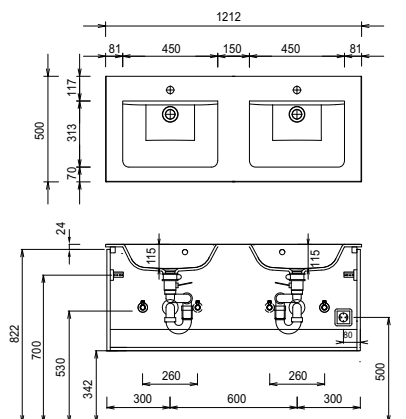

Program 052 - dimensional drawings

SET 122D 82

Cast mineral:

The water temperature must not exceed 55° C / 131° F. Hair tinting lotions have to be removed immediately, so that staining can be avoided.

Modifications:

Technical modifications (+/- 5mm) and flatness modifications (DIN 18202) are subject of the usual material-specific modifications for construction materials, based on DIN 18202.