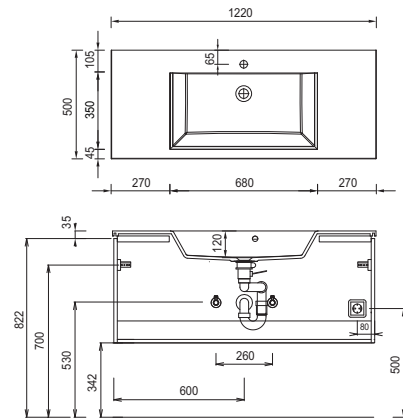

Program 052 - type list

Depth indication corresponds to the carcass depth		Depth in mm	Width in mm	Height in mm	Article number			Hinge	Surcharge high-gloss carcass
Accessories									
	Cosmetic mirror 2-times magnified vacuum cup and fixation metal fixing bracket chrome	30	150	150	P Z	1 2 3 3			
	Motion sensor for LED lighting of washbasins or washbasin base units Term and sensitivity of lighting are adjustable	20	88	45	P Z	1 1 4 1			
	LED washbasin lighting 2,4 Watt / 168 lumens / 6500 Kelvin 1 switch element to fit underneath mirror cabinet This product contains a light source with energy efficiency class: G not suitable with Emotion lighting	10	560	10	P Z	1 0 6 3 6 0			
	LED washbasin lighting 3,9 Watt / 287 lumens / 6500 Kelvin 1 switch element to fit underneath mirror cabinet This product contains a light source with energy efficiency class: G not suitable with Emotion lighting	10	860	10	P Z	1 0 6 3 9 0			
	LED washbasin lighting 5,3 Watt / 371 lumens / 6500 Kelvin 1 switch element to fit underneath mirror cabinet This product contains a light source with energy efficiency class: G not suitable with Emotion lighting	10	1160	10	P Z	1 0 6 3 1 2			
	Space-saving drain stench trap from GEBERIT made of plastic, in white nominal diameter: 40				P Z	1 3 6 7			
	Space-saving drain stench trap from GEBERIT made of plastic, in white nominal diameter: 32				P Z	1 4 2 3			

Program 052 - dimensional drawings

SET 7012 1

SET 1012 1

SET 1212 1

SET 122D 1

SET 7012 82

SET 1012 82

SET 1212 82