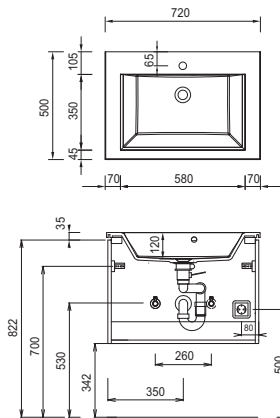

Program 052 - dimensional drawings

SET 7012 1