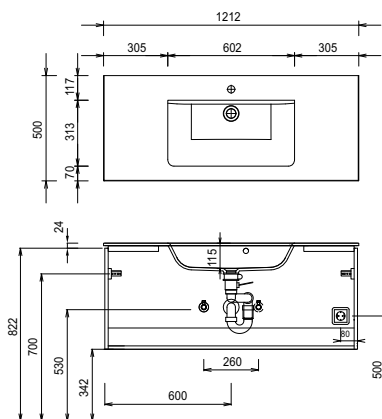

Program 052 - type list

Depth indication corresponds to the carcass depth		Depth in mm	Width in mm	Height in mm	Article number			Hinge	Surcharge high-gloss carcass
Accessories									
	Cosmetic mirror 2-times magnified vacuum cup and fixation metal fixing bracket chrome	30	150	150	P Z	1 2 3 3			
	Motion sensor for LED lighting of washbasins or washbasin base units Term and sensitivity of lighting are adjustable	20	88	45	P Z	1 1 4 1			
	LED washbasin lighting 2,4 Watt / 168 lumens / 6500 Kelvin 1 switch element to fit underneath mirror cabinet This product contains a light source with energy efficiency class: G not suitable with Emotion lighting	10	560	10	P Z	1 0 6 3 6 0			
	LED washbasin lighting 3,9 Watt / 287 lumens / 6500 Kelvin 1 switch element to fit underneath mirror cabinet This product contains a light source with energy efficiency class: G not suitable with Emotion lighting	10	860	10	P Z	1 0 6 3 9 0			
	LED washbasin lighting 5,3 Watt / 371 lumens / 6500 Kelvin 1 switch element to fit underneath mirror cabinet This product contains a light source with energy efficiency class: G not suitable with Emotion lighting	10	1160	10	P Z	1 0 6 3 1 2			
	Space-saving drain stench trap from GEBERIT made of plastic, in white nominal diameter: 40				P Z	1 3 6 7			
	Space-saving drain stench trap from GEBERIT made of plastic, in white nominal diameter: 32				P Z	1 4 2 3			

Program 052 - dimensional drawings

SET 7012 1

SET 1012 1

SET 1212 1

SET 122D 1

SET 7012 82

SET 1012 82

SET 1212 82