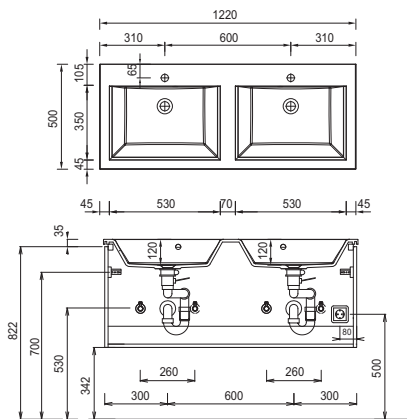

Program 052 - type list

Depth indication corresponds to the carcass depth		Depth in mm	Width in mm	Height in mm	Article number			Hinge	Surcharge high-gloss carcass
Accessories									
	Cosmetic mirror 2-times magnified vacuum cup and fixation metal fixing bracket chrome	30	150	150	P Z	1 2 3 3			
	Motion sensor for LED lighting of washbasins or washbasin base units Term and sensitivity of lighting are adjustable	20	88	45	P Z	1 1 4 1			
	LED washbasin lighting 2,4 Watt / 168 lumens / 6500 Kelvin 1 switch element to fit underneath mirror cabinet This product contains a light source with energy efficiency class: G not suitable with Emotion lighting	10	560	10	P Z	1 0 6 3 6 0			
	LED washbasin lighting 3,9 Watt / 287 lumens / 6500 Kelvin 1 switch element to fit underneath mirror cabinet This product contains a light source with energy efficiency class: G not suitable with Emotion lighting	10	860	10	P Z	1 0 6 3 9 0			
	LED washbasin lighting 5,3 Watt / 371 lumens / 6500 Kelvin 1 switch element to fit underneath mirror cabinet This product contains a light source with energy efficiency class: G not suitable with Emotion lighting	10	1160	10	P Z	1 0 6 3 1 2			
	Space-saving drain stench trap from GEBERIT made of plastic, in white nominal diameter: 40				P Z	1 3 6 7			
	Space-saving drain stench trap from GEBERIT made of plastic, in white nominal diameter: 32				P Z	1 4 2 3			

Program 052 - dimensional drawings

SET 7012 1

SET 1012 1

SET 1212 1

SET 122D 1

SET 7012 82

SET 1012 82

SET 1212 82