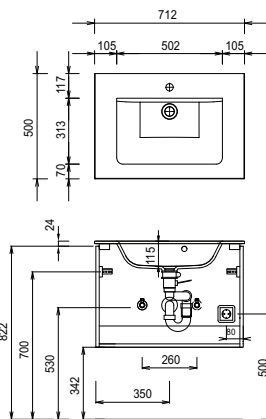

Program 052 - type list

Depth indication corresponds to the carcass depth		Depth in mm	Width in mm	Height in mm	Article number			Hinge	Surcharge high-gloss carcass
Accessories									
	Cosmetic mirror 2-times magnified vacuum cup and fixation metal fixing bracket chrome	30	150	150	P Z	1 2 3 3			
	Motion sensor for LED lighting of washbasins or washbasin base units Term and sensitivity of lighting are adjustable	20	88	45	P Z	1 1 4 1			
	LED washbasin lighting 2,4 Watt / 168 lumens / 6500 Kelvin 1 switch element to fit underneath mirror cabinet This product contains a light source with energy efficiency class: G not suitable with Emotion lighting	10	560	10	P Z	1 0 6 3 6 0			
	LED washbasin lighting 3,9 Watt / 287 lumens / 6500 Kelvin 1 switch element to fit underneath mirror cabinet This product contains a light source with energy efficiency class: G not suitable with Emotion lighting	10	860	10	P Z	1 0 6 3 9 0			
	LED washbasin lighting 5,3 Watt / 371 lumens / 6500 Kelvin 1 switch element to fit underneath mirror cabinet This product contains a light source with energy efficiency class: G not suitable with Emotion lighting	10	1160	10	P Z	1 0 6 3 1 2			
	Space-saving drain stench trap from GEBERIT made of plastic, in white nominal diameter: 40				P Z	1 3 6 7			
	Space-saving drain stench trap from GEBERIT made of plastic, in white nominal diameter: 32				P Z	1 4 2 3			

Program 052 - dimensional drawings

SET 7012 1

SET 1012 1

SET 1212 1

SET 122D 1

SET 7012 82

SET 1012 82

SET 1212 82