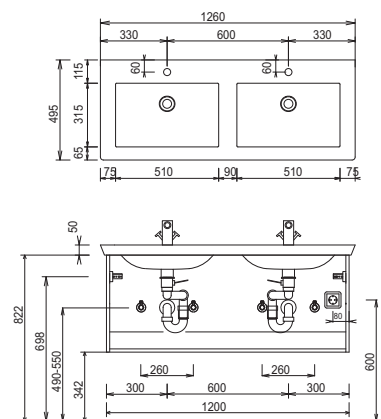

b - brace - model list

Depth indication corresponds to the carcass depth	Depth in mm	Width in mm	Height in mm	Article number			Hinge			
Accessories										
 <p>Space-saving drain stench trap from GEBERIT made of plastic, in white nominal diameter: 40</p>				P Z	1 3 6 7					
 <p>Space-saving drain stench trap from GEBERIT made of plastic, in white nominal diameter: 32</p>				P Z	1 4 2 3					

b - brace - dimensional drawings

SET VC80

SET VC10

SET VC2E

SET VC2D

SET KL80 1

SET KL10 1

SET KL12 1

SET KL12 D1

SET KL2D 1

For washing stands with fixing screws, the dimensions for boring must be drawn in on-site after the washing stand has been laid on the floor unit.

Washing stands without anchoring brackets have to be fixed on the wall and on the furniture-side with silicon!