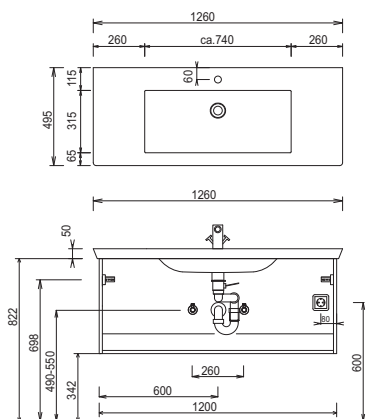

b - brace - model list

Depth indication corresponds to the carcass depth	Depth in mm	Width in mm	Height in mm	Article number			Hinge			
Accessories										
 <p>Space-saving drain stench trap from GEBERIT made of plastic, in white nominal diameter: 40</p>				P Z	1 3 6 7					
 <p>Space-saving drain stench trap from GEBERIT made of plastic, in white nominal diameter: 32</p>				P Z	1 4 2 3					

b - brace - dimensional drawings

SET VC80

SET VC10

SET VC2E

SET VC2D

SET KL80 1

SET KL10 1

SET KL12 1

SET KL12 D1

SET KL2D 1

For washing stands with fixing screws, the dimensions for boring must be drawn in on-site after the washing stand has been laid on the floor unit.

Washing stands without anchoring brackets have to be fixed on the wall and on the furniture-side with silicon!