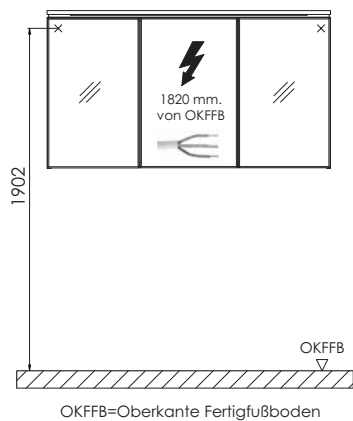

b - brace - dimensional drawings

electrical connections for mirror cabinets

For washing stands with fixing screws, the dimensions for boring must be drawn in on-site after the washing stand has been laid on the floor unit.

Washing stands without anchoring brackets have to be fixed on the wall and on the furniture-side with silicon!

Modifications:

Technical modifications (+/- 5mm) and flatness modifications (DIN 18202) are subject of the usual material-specific modifications for construction materials, based on DIN 18202.