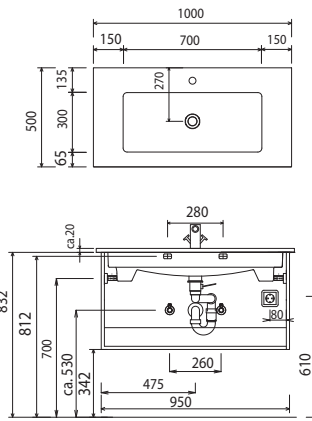

b - brace - model list

Depth indication corresponds to the carcass depth	Depth in mm	Width in mm	Height in mm	Article number			Hinge			
Accessories										
 <p>Space-saving drain stench trap from GEBERIT made of plastic, in white nominal diameter: 40</p>				P Z	1 3 6 7					
 <p>Space-saving drain stench trap from GEBERIT made of plastic, in white nominal diameter: 32</p>				P Z	1 4 2 3					

b - brace - dimensional drawings

SET VC80

SET VC10

SET VC2E

SET VC2D

SET KL80 1

SET KL10 1

SET KL12 1