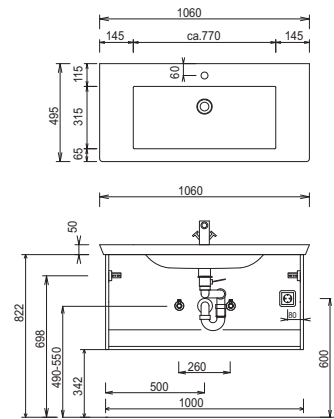

b - brace - model list

Depth indication corresponds to the carcass depth	Depth in mm	Width in mm	Height in mm	Article number			Hinge			
Accessories										
 <p>Space-saving drain stench trap from GEBERIT made of plastic, in white nominal diameter: 40</p>				P Z	1 3 6 7					
 <p>Space-saving drain stench trap from GEBERIT made of plastic, in white nominal diameter: 32</p>				P Z	1 4 2 3					

b - brace - dimensional drawings

SET VC80

SET VC10

SET VC2E

SET VC2D

SET KL80 1

SET KL10 1

SET KL12 1

SET KL12 D1

SET KL2D 1

For washing stands with fixing screws, the dimensions for boring must be drawn in on-site after the washing stand has been laid on the floor unit.

Washing stands without anchoring brackets have to be fixed on the wall and on the furniture-side with silicon!