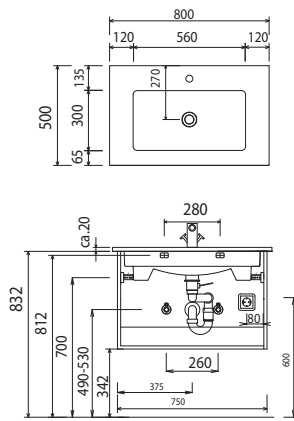

b - brace - dimensional drawings

SET VC80