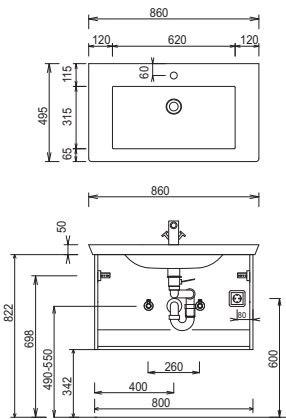

b - brace - model list

Depth indication corresponds to the carcass depth	Depth in mm	Width in mm	Height in mm	Article number			Hinge			
Accessories										
 <p>Space-saving drain stench trap from GEBERIT made of plastic, in white nominal diameter: 40</p>				P Z	1 3 6 7					
 <p>Space-saving drain stench trap from GEBERIT made of plastic, in white nominal diameter: 32</p>				P Z	1 4 2 3					

b - brace - dimensional drawings

SET VC80

SET VC10

SET VC2E

SET VC2D

SET KL80 1

SET KL10 1

SET KL12 1

SET KL12 D1

SET KL2D 1

For washing stands with fixing screws, the dimensions for boring must be drawn in on-site after the washing stand has been laid on the floor unit.

Washing stands without anchoring brackets have to be fixed on the wall and on the furniture-side with silicon!