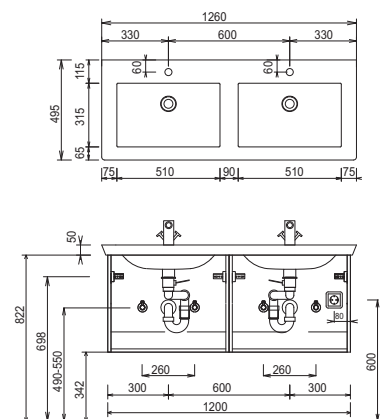

b - brace - model list

Depth indication corresponds to the carcass depth	Depth in mm	Width in mm	Height in mm	Article number			Hinge			
Accessories										
 <p>Space-saving drain stench trap from GEBERIT made of plastic, in white nominal diameter: 40</p>				P Z	1 3 6 7					
 <p>Space-saving drain stench trap from GEBERIT made of plastic, in white nominal diameter: 32</p>				P Z	1 4 2 3					

b - brace - dimensional drawings

SET VC80

SET VC10

SET VC2E

SET VC2D

SET KL80 1

SET KL10 1

SET KL12 1

SET KL12 D1

SET KL2D 1

For washing stands with fixing screws, the dimensions for boring must be drawn in on-site after the washing stand has been laid on the floor unit.

Washing stands without anchoring brackets have to be fixed on the wall and on the furniture-side with silicon!