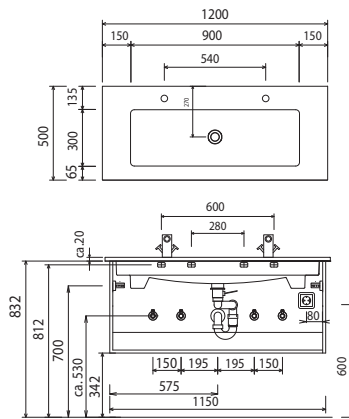

b - brace - model list

Depth indication corresponds to the carcass depth	Depth in mm	Width in mm	Height in mm	Article number			Hinge			
Accessories										
 <p>Space-saving drain stench trap from GEBERIT made of plastic, in white nominal diameter: 40</p>				P Z	1 3 6 7					
 <p>Space-saving drain stench trap from GEBERIT made of plastic, in white nominal diameter: 32</p>				P Z	1 4 2 3					

b - brace - dimensional drawings

SET VC80

SET VC10

SET VC2E

SET VC2D

SET KL80 1

SET KL10 1

SET KL12 1

SET KL12 D1

SET KL2D 1

For washing stands with fixing screws, the dimensions for boring must be drawn in on-site after the washing stand has been laid on the floor unit.

Washing stands without anchoring brackets have to be fixed on the wall and on the furniture-side with silicon!