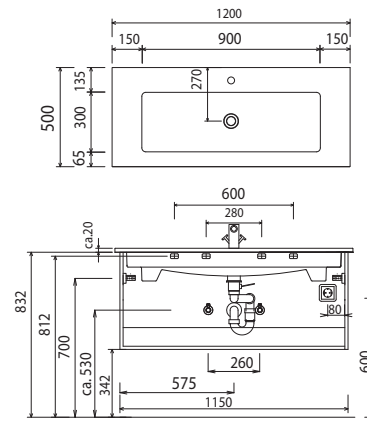

b - brace - model list

Depth indication corresponds to the carcass depth	Depth in mm	Width in mm	Height in mm	Article number			Hinge			
Accessories										
 <p>Space-saving drain stench trap from GEBERIT made of plastic, in white nominal diameter: 40</p>				P Z	1 3 6 7					
 <p>Space-saving drain stench trap from GEBERIT made of plastic, in white nominal diameter: 32</p>				P Z	1 4 2 3					

b - brace - dimensional drawings

SET VC80

SET VC10

SET VC2E

SET VC2D

SET KL80 1

SET KL10 1

SET KL12 1

SET KL12 D1

SET KL2D 1

For washing stands with fixing screws, the dimensions for boring must be drawn in on-site after the washing stand has been laid on the floor unit.

Washing stands without anchoring brackets have to be fixed on the wall and on the furniture-side with silicon!