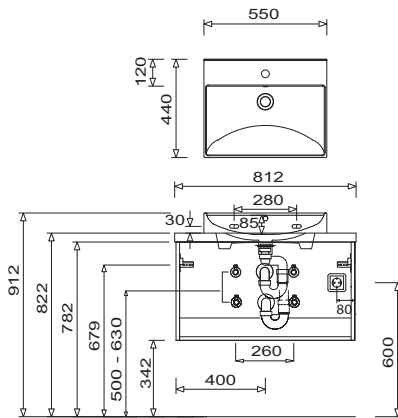

b - essence - dimensional drawings

SET BE80 + WTM 5205