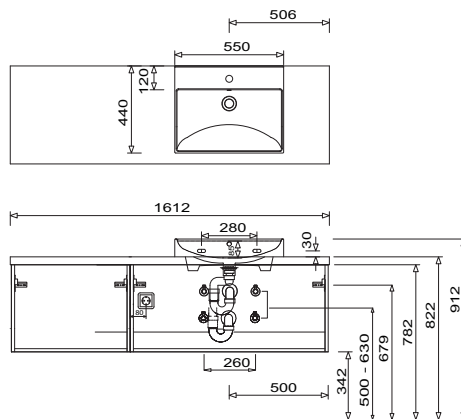

b - essence - model list

Depth indication corresponds to the carcass depth		Depth in mm	Width in mm	Height in mm	Article number			Hinge				
Accessories												
	Towel holder two-armed front opened for assembling at the washbasin base unit Please observe carcass depth and furniture height Chrome hgl. black	390 390	110 110	30 30	P Z	1 1 2 8	1 2					
	Towel holder one-armed extendable chrome gloss wall-mounted	330-567	44	44	P Z	1 1 3 7	1					
	Towel holder two-armed extendable chrome gloss wall-mounted	322-562	87	47	P Z	1 1 3 7	2					
	Adjustable organizer components not possible for variant 560 4 dividing elements - 600 mm cabinet width 4 dividing elements - 800 mm cabinet width 5 dividing elements - 1000 mm cabinet width 6 dividing elements- 1200 mm cabinet width				P Z	1 2 2 4 6 1						
	Basin organizer incl. fixing elements not possible for variant 560 2 basin organizer for 600 mm carbinet width 2 basin organizer for 800 mm carbinet width 2 basin organizer for 1000 mm carbinet width 2 basin organizer for 1200 mm carbinet width				P Z	1 2 3 6 6 0						
	Basin organizer without fitting elements	150	246	150	P Z	1 2 3 6 E 1						
	Space-saving drain stench trap from GEBERIT made of plastic, in white nominal diameter: 40				P Z	1 3 6 7						

b - essence - model list

Depth indication corresponds to the carcass depth	Depth in mm	Width in mm	Height in mm	Article number			Hinge				
Accessories											
	Space-saving drain stench trap from GEBERIT made of plastic, in white nominal diameter: 32			P Z	1	4	2	3			

b - essence - dimensional drawings

SET BE80 + WTM 5205

SET BE10 + WTM 5205

SET BE12 + WTM 5205

SET BE16 1L + WTM 5205

SET BE16 1R + WTM 5205

SET BE16 + 2 x WTM 5205

For washing stands with fixing screws, the dimensions for boring must be drawn in on-site after the washing stand has been laid on the floor unit.