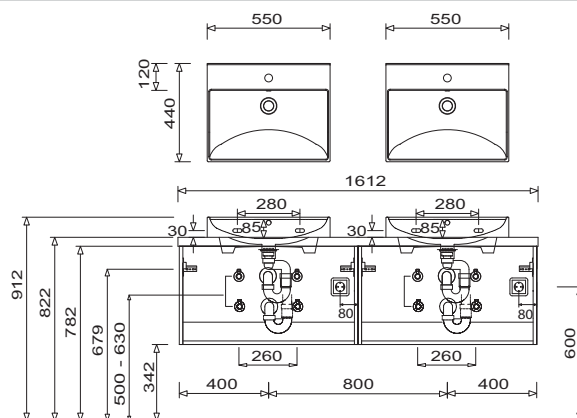

b - essence - model list

Depth indication corresponds to the carcass depth		Depth in mm	Width in mm	Height in mm	Article number			Hinge				
Accessories												
	Towel holder two-armed front opened for assembling at the washbasin base unit Please observe carcass depth and furniture height Chrome hgl. black	390 390	110 110	30 30	P Z	1 1 2 8	1 2					
	Towel holder one-armed extendable chrome gloss wall-mounted	330-567	44	44	P Z	1 1 3 7	1					
	Towel holder two-armed extendable chrome gloss wall-mounted	322-562	87	47	P Z	1 1 3 7	2					
	Adjustable organizer components not possible for variant 560 4 dividing elements - 600 mm cabinet width 4 dividing elements - 800 mm cabinet width 5 dividing elements - 1000 mm cabinet width 6 dividing elements- 1200 mm cabinet width				P Z	1 2 2 4 6 1						
	Basin organizer incl. fixing elements not possible for variant 560 2 basin organizer for 600 mm carbinet width 2 basin organizer for 800 mm carbinet width 2 basin organizer for 1000 mm carbinet width 2 basin organizer for 1200 mm carbinet width				P Z	1 2 3 6 6 0						
	Basin organizer without fitting elements	150	246	150	P Z	1 2 3 6 E 1						
	Space-saving drain stench trap from GEBERIT made of plastic, in white nominal diameter: 40				P Z	1 3 6 7						

b - essence - model list

Depth indication corresponds to the carcass depth	Depth in mm	Width in mm	Height in mm	Article number			Hinge				
Accessories											
	Space-saving drain stench trap from GEBERIT made of plastic, in white nominal diameter: 32			P Z	1	4	2	3			

b - essence - dimensional drawings

SET BE80 + WTM 5205

SET BE10 + WTM 5205

SET BE12 + WTM 5205

SET BE16 1L + WTM 5205

SET BE16 1R + WTM 5205

SET BE16 + 2 x WTM 5205

For washing stands with fixing screws, the dimensions for boring must be drawn in on-site after the washing stand has been laid on the floor unit.