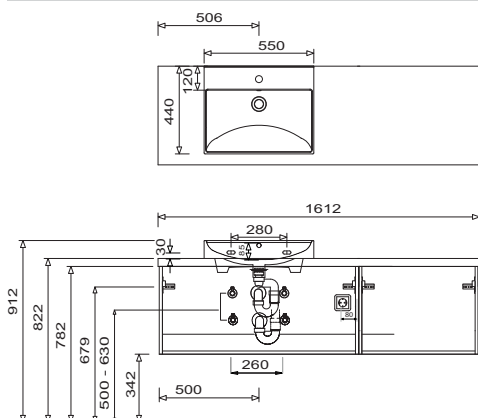

b - essence - model list

Depth indication corresponds to the carcass depth		Depth in mm	Width in mm	Height in mm	Article number			Hinge				
Accessories												
	Towel holder two-armed front opened for assembling at the washbasin base unit Please observe carcass depth and furniture height Chrome hgl. black	390 390	110 110	30 30	P Z	1 1 2 8	1 2					
	Towel holder one-armed extendable chrome gloss wall-mounted	330-567	44	44	P Z	1 1 3 7	1					
	Towel holder two-armed extendable chrome gloss wall-mounted	322-562	87	47	P Z	1 1 3 7	2					
	Adjustable organizer components not possible for variant 560 4 dividing elements - 600 mm cabinet width 4 dividing elements - 800 mm cabinet width 5 dividing elements - 1000 mm cabinet width 6 dividing elements- 1200 mm cabinet width				P Z	1 2 2 4 6 1						
	Basin organizer incl. fixing elements not possible for variant 560 2 basin organizer for 600 mm carbinet width 2 basin organizer for 800 mm carbinet width 2 basin organizer for 1000 mm carbinet width 2 basin organizer for 1200 mm carbinet width				P Z	1 2 3 6 6 0						
	Basin organizer without fitting elements	150	246	150	P Z	1 2 3 6 E 1						
	Space-saving drain stench trap from GEBERIT made of plastic, in white nominal diameter: 40				P Z	1 3 6 7						

b - essence - model list

Depth indication corresponds to the carcass depth	Depth in mm	Width in mm	Height in mm	Article number			Hinge				
Accessories											
	Space-saving drain stench trap from GEBERIT made of plastic, in white nominal diameter: 32			P Z	1	4	2	3			

b - essence - dimensional drawings

SET BE80 + WTM 5205

SET BE10 + WTM 5205

SET BE12 + WTM 5205

SET BE16 1L + WTM 5205

SET BE16 1R + WTM 5205

SET BE16 + 2 x WTM 5205

For washing stands with fixing screws, the dimensions for boring must be drawn in on-site after the washing stand has been laid on the floor unit.