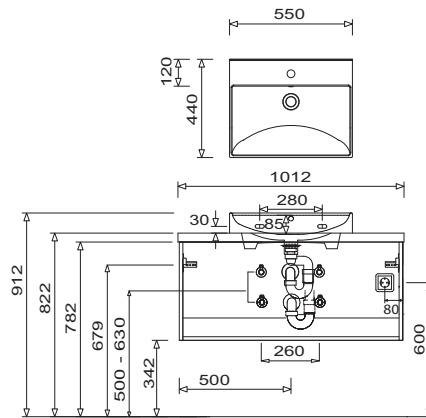

b - essence - dimensional drawings

SET BE10 + WTM 5205