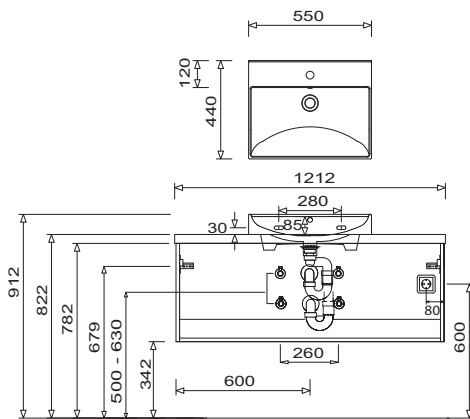

b - essence - model list

Depth indication corresponds to the carcass depth		Depth in mm	Width in mm	Height in mm	Article number			Hinge				
Accessories												
	Towel holder two-armed front opened for assembling at the washbasin base unit Please observe carcass depth and furniture height Chrome hgl. black	390 390	110 110	30 30	P Z	1 1 2 8	1 2					
	Towel holder one-armed extendable chrome gloss wall-mounted	330-567	44	44	P Z	1 1 3 7	1					
	Towel holder two-armed extendable chrome gloss wall-mounted	322-562	87	47	P Z	1 1 3 7	2					
	Adjustable organizer components not possible for variant 560 4 dividing elements - 600 mm cabinet width 4 dividing elements - 800 mm cabinet width 5 dividing elements - 1000 mm cabinet width 6 dividing elements- 1200 mm cabinet width				P Z	1 2 2 4 6 1						
	Basin organizer incl. fixing elements not possible for variant 560 2 basin organizer for 600 mm carbinet width 2 basin organizer for 800 mm carbinet width 2 basin organizer for 1000 mm carbinet width 2 basin organizer for 1200 mm carbinet width				P Z	1 2 3 6 6 0						
	Basin organizer without fitting elements	150	246	150	P Z	1 2 3 6 E 1						
	Space-saving drain stench trap from GEBERIT made of plastic, in white nominal diameter: 40				P Z	1 3 6 7						

b - essence - model list

Depth indication corresponds to the carcass depth	Depth in mm	Width in mm	Height in mm	Article number			Hinge				
Accessories											
	Space-saving drain stench trap from GEBERIT made of plastic, in white nominal diameter: 32			P Z	1	4	2	3			

b - essence - dimensional drawings

SET BE80 + WTM 5205

SET BE10 + WTM 5205

SET BE12 + WTM 5205

SET BE16 1L + WTM 5205

SET BE16 1R + WTM 5205

SET BE16 + 2 x WTM 5205

For washing stands with fixing screws, the dimensions for boring must be drawn in on-site after the washing stand has been laid on the floor unit.