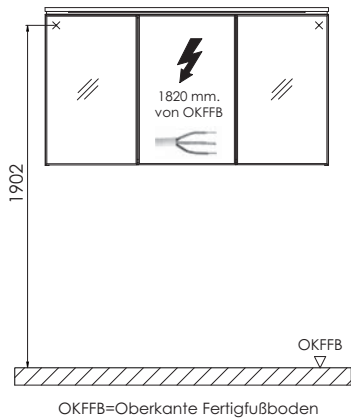

Program 074 - dimensional drawings

electrical connections for mirror cabinets

SET CP60 1M

SET CP90 1M