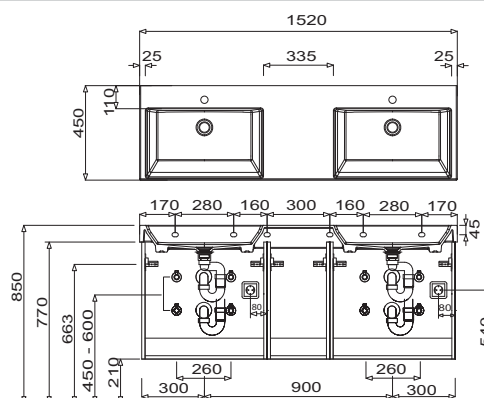

Program 074 - dimensional drawings

SET CP12 1M

SET CP12 1L

SET CP12 2L

SET CP12 1R

SET CP12 2R

SET CP15 1D

For washing stands with fixing screws, the dimensions for boring must be drawn in on-site after the washing stand has been laid on the floor unit.