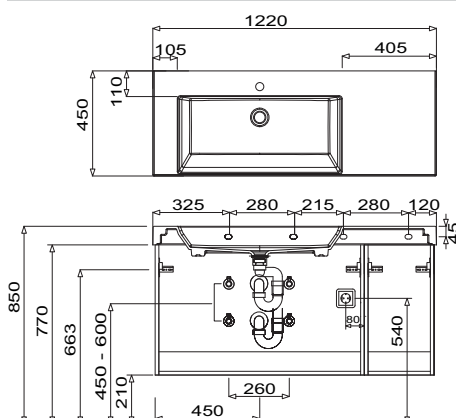

Program 074 - dimensional drawings

SET CP12 1M

SET CP12 1L

SET CP12 2L

SET CP12 1R

SET CP12 2R

SET CP15 1D

For washing stands with fixing screws, the dimensions for boring must be drawn in on-site after the washing stand has been laid on the floor unit.