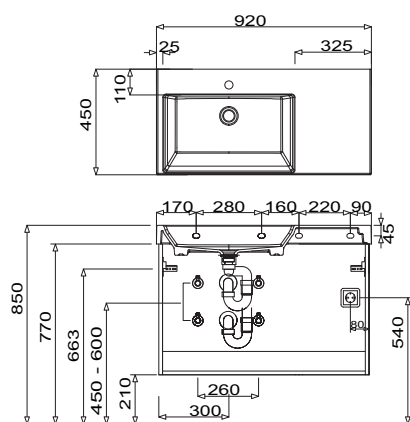

SET CP90 1R

SET CP90 2R