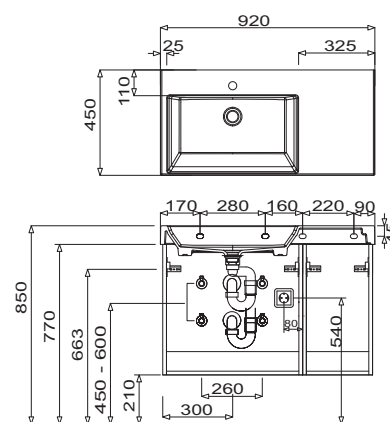

SET CP90 1R

SET CP90 2R