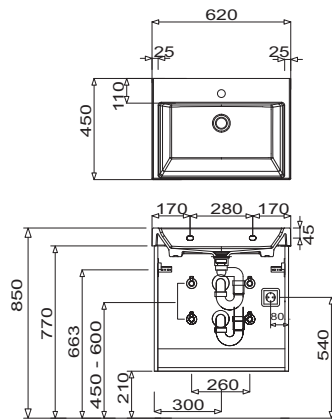

Please observe suitable accessories in the separate index.

Program 074 - model list

Depth indication corresponds to the carcass depth		Depth in mm	Width in mm	Height in mm	Article number		Hinge	Surcharge high-gloss carcass
Accessories								
 	LED lighting element in chrome This product contains a light source with energy efficiency class: F							
	600 mm wide 6,9 Watt / 769 lumens / (2700 -) 6500 Kelvin	115	600	37	P Z	1 1 6 1 6 0		
	900 mm wide 9,9 watt / 1020 lumens / (2700 -) 6500 Kelvin	115	900	37	P Z	1 1 6 1 9 0		
	1200 mm wide 13 Watt / 1316 lumens / (2700 -) 6500 Kelvin	115	1200	37	P Z	1 1 6 1 1 2		
 	LED lighting element in black matt This product contains a light source with energy efficiency class: G							
	600 mm wide 6,9 Watt / 769 lumens / (2700 -) 6500 Kelvin	115	600	37	P Z	1 1 6 2 6 0		
	900 mm wide 9,9 watt / 1020 lumens / (2700 -) 6500 Kelvin	115	900	37	P Z	1 1 6 2 9 0		
	1200 mm wide 13 Watt / 1316 lumens / (2700 -) 6500 Kelvin	115	1200	37	P Z	1 1 6 2 1 2		
 	LED lighting element in chrome matt This product contains a light source with energy efficiency class: G							
	634 mm wide 9,28 watt / 731 lumens / (2700 -) 6500 Kelvin	127	634	24	P Z	1 1 4 0 6 0		
	934 mm wide 14,08 Watt / 1109 lumens / (2700 -) 6500 Kelvin	127	934	24	P Z	1 1 4 0 9 0		
	1234 mm wide 18,88 watt / 1487 lumens / (2700 -) 6500 Kelvin	127	1234	24	P Z	1 1 4 0 1 2		
 	LED lighting element in black matt This product contains a light source with energy efficiency class: G							
	634 mm wide 9,28 watt / 731 lumens / (2700 -) 6500 Kelvin	127	634	24	P Z	1 1 6 0 6 0		
	934 mm wide 14,08 Watt / 1109 lumens / (2700 -) 6500 Kelvin	127	934	24	P Z	1 1 6 0 9 0		
	1234 mm wide 18,88 watt / 1487 lumens / (2700 -) 6500 Kelvin	127	1234	24	P Z	1 1 6 0 1 2		

Please observe suitable accessories in the separate index.

Program 074 - dimensional drawings

electrical connections for mirror cabinets

SET CP60 1M

SET CP90 1M

SET CP90 1L

SET CP90 2L

SET CP90 1R