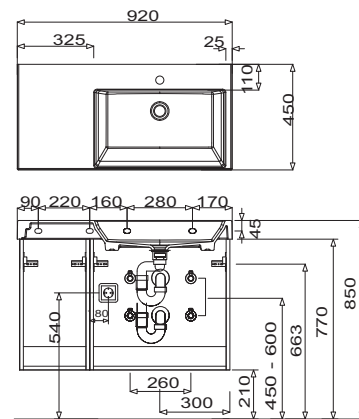

Please observe suitable accessories in the separate index.

Program 074 - dimensional drawings

electrical connections for mirror cabinets

SET CP60 1M

SET CP90 1M

SET CP90 1L

SET CP90 2L

SET CP90 1R