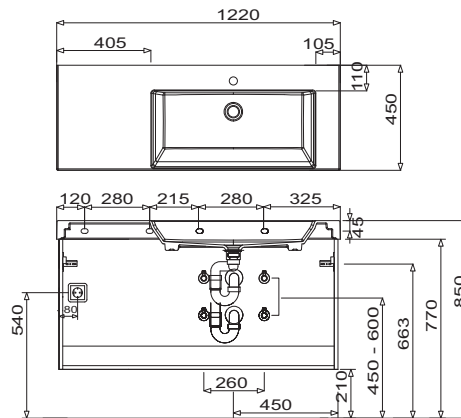

Please observe suitable accessories in the separate index.

Program 074 - dimensional drawings

electrical connections for mirror cabinets

SET CP60 1M

SET CP90 1M

SET CP90 1L

SET CP90 2L

SET CP90 1R

SET CP90 2R

For washing stands with fixing screws, the dimensions for boring must be drawn in on-site after the washing stand has been laid on the floor unit.

Modifications:

Technical modifications (+/- 5mm) and flatness modifications (DIN 18202) are subject of the usual material-specific modifications for construction materials, based on DIN 18202.

Program 074 - dimensional drawings

SET CP12 1M

SET CP12 1L

SET CP12 2L

SET CP12 1R

SET CP12 2R

SET CP15 1D

For washing stands with fixing screws, the dimensions for boring must be drawn in on-site after the washing stand has been laid on the floor unit.