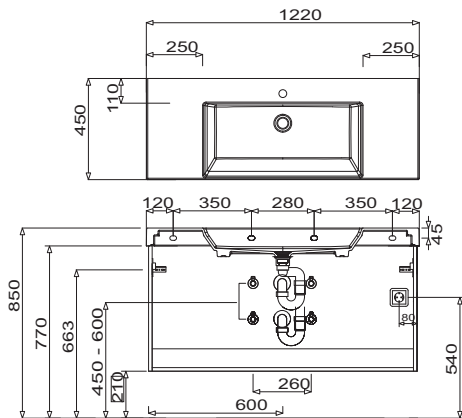

Please observe suitable accessories in the separate index.

Program 074 - dimensional drawings

electrical connections for mirror cabinets

SET CP60 1M

SET CP90 1M

SET CP90 1L

SET CP90 2L

SET CP90 1R

SET CP90 2R

For washing stands with fixing screws, the dimensions for boring must be drawn in on-site after the washing stand has been laid on the floor unit.

Modifications:

Technical modifications (+/- 5mm) and flatness modifications (DIN 18202) are subject of the usual material-specific modifications for construction materials, based on DIN 18202.

Program 074 - dimensional drawings

SET CP12 1M

SET CP12 1L

SET CP12 2L

SET CP12 1R

SET CP12 2R

SET CP15 1D

For washing stands with fixing screws, the dimensions for boring must be drawn in on-site after the washing stand has been laid on the floor unit.