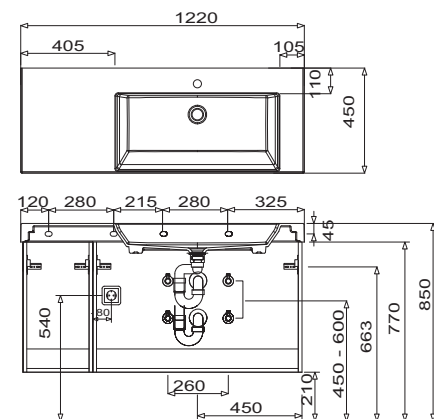

Program 074 - dimensional drawings

SET CP12 1M

SET CP12 1L

SET CP12 2L

SET CP12 1R

SET CP12 2R

SET CP15 1D

For washing stands with fixing screws, the dimensions for boring must be drawn in on-site after the washing stand has been laid on the floor unit.