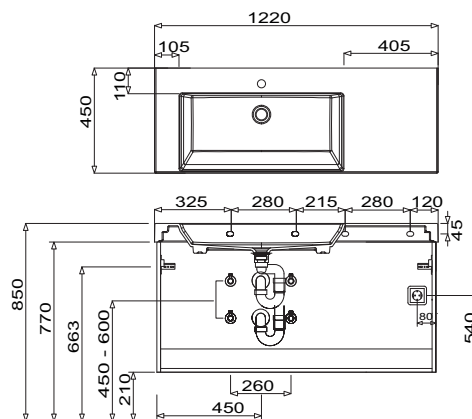

Program 074 - dimensional drawings

SET CP12 1M

SET CP12 1L

SET CP12 2L

SET CP12 1R

SET CP12 2R

SET CP15 1D

For washing stands with fixing screws, the dimensions for boring must be drawn in on-site after the washing stand has been laid on the floor unit.