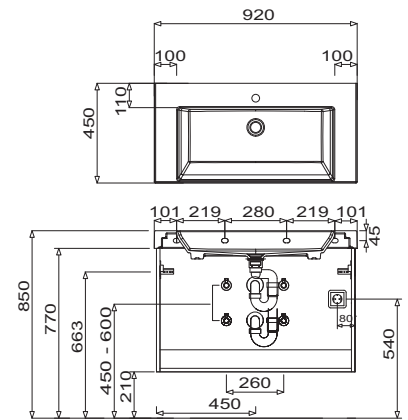

Please observe suitable accessories in the separate index.

Program 074 - model list

Depth indication corresponds to the carcass depth		Depth in mm	Width in mm	Height in mm	Article number		Hinge	Surcharge high-gloss carcass
Accessories								
 	LED lighting element in chrome This product contains a light source with energy efficiency class: F							
	600 mm wide 6,9 Watt / 769 lumens / (2700 -) 6500 Kelvin	115	600	37	P Z	1 1 6 1 6 0		
	900 mm wide 9,9 watt / 1020 lumens / (2700 -) 6500 Kelvin	115	900	37	P Z	1 1 6 1 9 0		
	1200 mm wide 13 Watt / 1316 lumens / (2700 -) 6500 Kelvin	115	1200	37	P Z	1 1 6 1 1 2		
 	LED lighting element in black matt This product contains a light source with energy efficiency class: G							
	600 mm wide 6,9 Watt / 769 lumens / (2700 -) 6500 Kelvin	115	600	37	P Z	1 1 6 2 6 0		
	900 mm wide 9,9 watt / 1020 lumens / (2700 -) 6500 Kelvin	115	900	37	P Z	1 1 6 2 9 0		
	1200 mm wide 13 Watt / 1316 lumens / (2700 -) 6500 Kelvin	115	1200	37	P Z	1 1 6 2 1 2		
 	LED lighting element in chrome matt This product contains a light source with energy efficiency class: G							
	634 mm wide 9,28 watt / 731 lumens / (2700 -) 6500 Kelvin	127	634	24	P Z	1 1 4 0 6 0		
	934 mm wide 14,08 Watt / 1109 lumens / (2700 -) 6500 Kelvin	127	934	24	P Z	1 1 4 0 9 0		
	1234 mm wide 18,88 watt / 1487 lumens / (2700 -) 6500 Kelvin	127	1234	24	P Z	1 1 4 0 1 2		
 	LED lighting element in black matt This product contains a light source with energy efficiency class: G							
	634 mm wide 9,28 watt / 731 lumens / (2700 -) 6500 Kelvin	127	634	24	P Z	1 1 6 0 6 0		
	934 mm wide 14,08 Watt / 1109 lumens / (2700 -) 6500 Kelvin	127	934	24	P Z	1 1 6 0 9 0		
	1234 mm wide 18,88 watt / 1487 lumens / (2700 -) 6500 Kelvin	127	1234	24	P Z	1 1 6 0 1 2		

Please observe suitable accessories in the separate index.

Program 074 - dimensional drawings

electrical connections for mirror cabinets

SET CP60 1M

SET CP90 1M

SET CP90 1L

SET CP90 2L

SET CP90 1R