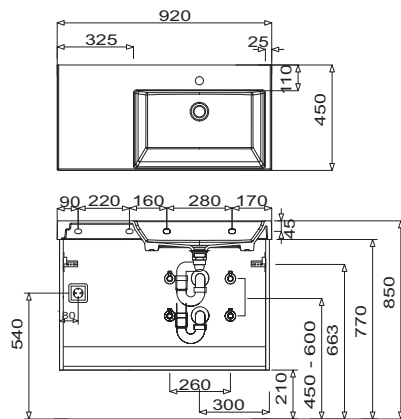

Please observe suitable accessories in the separate index.

Program 074 - dimensional drawings

electrical connections for mirror cabinets

SET CP60 1M

SET CP90 1M

SET CP90 1L

SET CP90 2L

SET CP90 1R