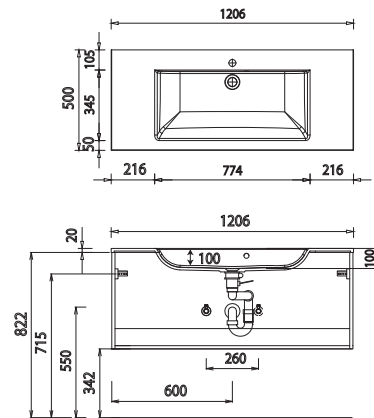

Program 045 - dimensional drawings

WME 3312 1

For washing stands with fixing screws, the dimensions for boring must be drawn in on-site after the washing stand has been laid on the floor unit.

Washing stands without anchoring brackets have to be fixed on the wall and on the furniture-side with silicon!

Cast mineral:

The water temperature must not exceed 55° C / 131° F. Hair tinting lotions have to be removed immediately, so that staining can be avoided.

Modifications:

Technical modifications (+/- 5mm) and flatness modifications (DIN 18202) are subject of the usual material-specific modifications for construction materials, based on DIN 18202.