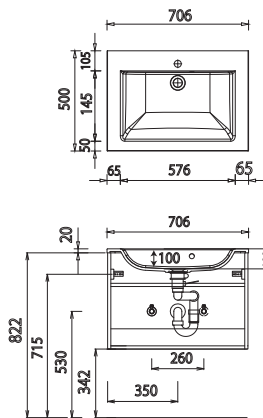

Program 045 - dimensional drawings

WME 3307 1