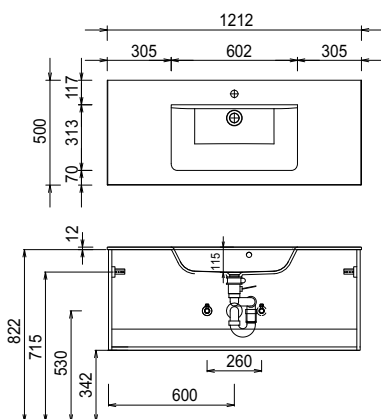

Program 045 - dimensional drawings

WGE 3312 82

For washing stands with fixing screws, the dimensions for boring must be drawn in on-site after the washing stand has been laid on the floor unit.

Washing stands without anchoring brackets have to be fixed on the wall and on the furniture-side with silicon!

Cast mineral:

The water temperature must not exceed 55° C / 131° F. Hair tinting lotions have to be removed immediately, so that staining can be avoided.

Modifications:

Technical modifications (+/- 5mm) and flatness modifications (DIN 18202) are subject of the usual material-specific modifications for construction materials, based on DIN 18202.