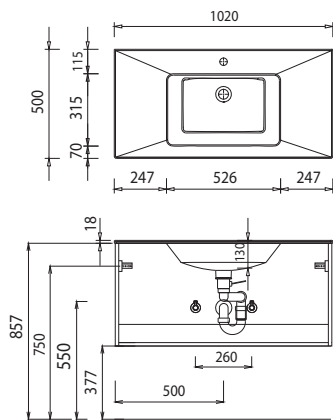

Program 045 - model list

Depth indication corresponds to the carcass depth		Depth in mm	Width in mm	Height in mm	Article number			Hinge	Surchar- ge high- gloss carcass	
Push- fit shelf										
	Push-fit shelf with ABS thick edge all around incl. holders for push fit shelf 300 mm wide incl. 2 push-fit holder 400 mm wide incl. 2 push-fit holder 600 mm wide incl. 2 push-fit holder 700 mm wide incl. 3 push-fit holder 1000 mm wide incl. 3 push-fit holder 1200 mm wide incl. 3 push-fit holder	150	300	28	S B G	6 0 3 0				
		150	400	28	S B G	6 0 4 0				
		150	600	28	S B G	6 0 6 0				
		150	700	28	S B G	6 0 7 0				
		150	1000	28	S B G	6 0 1 0				
		150	1200	28	S B G	6 0 1 2				
Accessories										
	Neutrally bonding silicone for glass washbasins 310 ml cartridge 				P Z	1 2 3 5				
	Towel holder chrome gloss front opened to fit on carcass at side Please observe carcass depth and furniture height	380	50	10	P Z	1 1 2 7 4 5				
	Towel holder one-armed extendable Chrome hgl. wall-mounted	330-567	44	44	P Z	1 1 3 7 1				

Program 045 - dimensional drawings

WTM 4410 1

WTM 4412 1

WTM 442D 1

electrical connections for mirror cabinets

For washing stands with fixing screws, the dimensions for boring must be drawn in on-site after the washing stand has been laid on the floor unit.