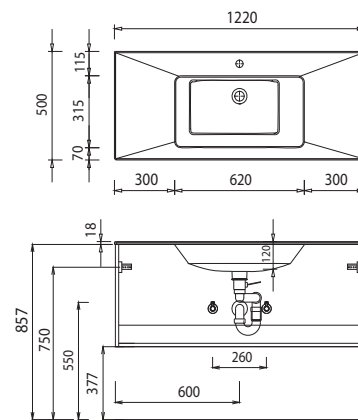

Program 045 - dimensional drawings

WTM 4410 1

WTM 4412 1

WTM 442D 1

electrical connections for mirror cabinets

For washing stands with fixing screws, the dimensions for boring must be drawn in on-site after the washing stand has been laid on the floor unit.