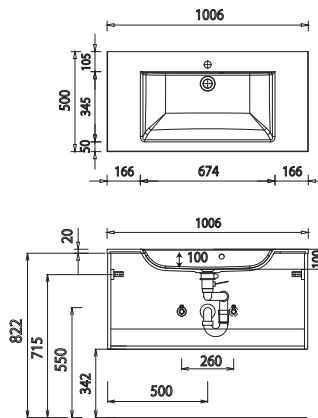

Program 045 - dimensional drawings

WME 3310 1

For washing stands with fixing screws, the dimensions for boring must be drawn in on-site after the washing stand has been laid on the floor unit.

Washing stands without anchoring brackets have to be fixed on the wall and on the furniture-side with silicon!

Cast mineral:

The water temperature must not exceed 55° C / 131° F. Hair tinting lotions have to be removed immediately, so that staining can be avoided.

Modifications:

Technical modifications (+/- 5mm) and flatness modifications (DIN 18202) are subject of the usual material-specific modifications for construction materials, based on DIN 18202.