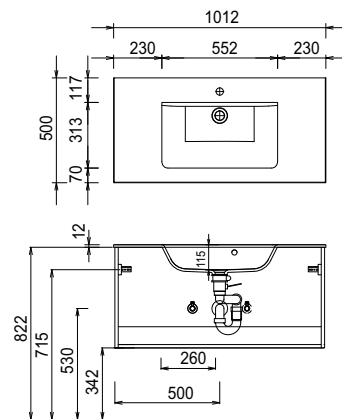

Program 045 - dimensional drawings

WGE 3310 82

For washing stands with fixing screws, the dimensions for boring must be drawn in on-site after the washing stand has been laid on the floor unit.

Washing stands without anchoring brackets have to be fixed on the wall and on the furniture-side with silicon!

Cast mineral:

The water temperature must not exceed 55° C / 131° F. Hair tinting lotions have to be removed immediately, so that staining can be avoided.

Modifications:

Technical modifications (+/- 5mm) and flatness modifications (DIN 18202) are subject of the usual material-specific modifications for construction materials, based on DIN 18202.