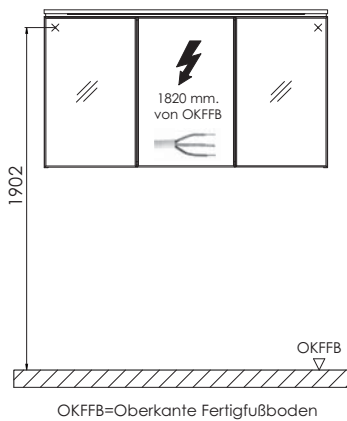

Program 045 - dimensional drawings

WTM 4410 1

WTM 4412 1

WTM 442D 1

electrical connections for mirror cabinets

For washing stands with fixing screws, the dimensions for boring must be drawn in on-site after the washing stand has been laid on the floor unit.