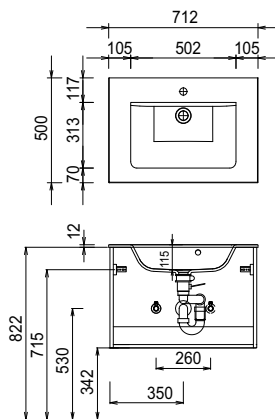

Program 045 - dimensional drawings

WGE 3307 82

For washing stands with fixing screws, the dimensions for boring must be drawn in on-site after the washing stand has been laid on the floor unit.

Washing stands without anchoring brackets have to be fixed on the wall and on the furniture-side with silicon!

Cast mineral:

The water temperature must not exceed 55° C / 131° F. Hair tinting lotions have to be removed immediately, so that staining can be avoided.

Modifications:

Technical modifications (+/- 5mm) and flatness modifications (DIN 18202) are subject of the usual material-specific modifications for construction materials, based on DIN 18202.