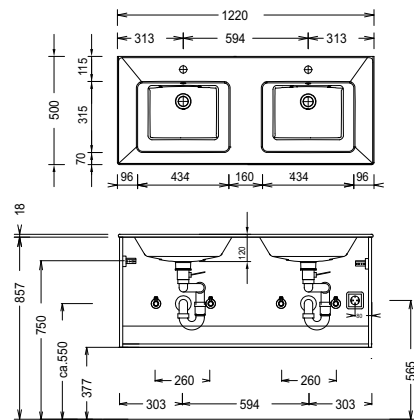

Program 045 - dimensional drawings

WTM 4410 1

WTM 4412 1

WTM 442D 1

electrical connections for mirror cabinets

For washing stands with fixing screws, the dimensions for boring must be drawn in on-site after the washing stand has been laid on the floor unit.