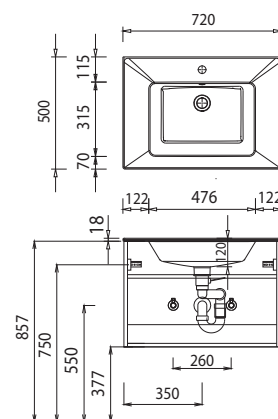

WTM 4407 1

For washing stands with fixing screws, the dimensions for boring must be drawn in on-site after the washing stand has been laid on the floor unit.

Washing stands without anchoring brackets have to be fixed on the wall and on the furniture-side with silicon!

Cast mineral:

The water temperature must not exceed 55° C / 131° F. Hair tinting lotions have to be removed immediately, so that staining can be avoided.

Modifications:

Technical modifications (+/- 5mm) and flatness modifications (DIN 18202) are subject of the usual material-specific modifications for construction materials, based on DIN 18202.