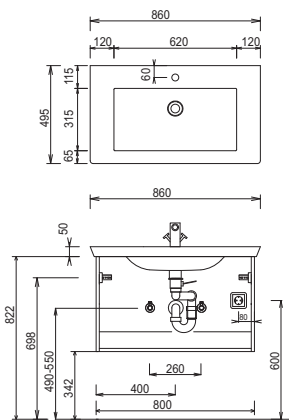

Program 064 - dimensional drawings

SET KL80 1

electrical connections for mirror cabinets

OKFFB=Oberkante Fertigfußboden

Washing stands without anchoring brackets have to be fixed on the wall and on the furniture-side with silicon!

Modifications:

Technical modifications (+/- 5mm) and flatness modifications (DIN 18202) are subject of the usual material-specific modifications for construction materials, based on DIN 18202.