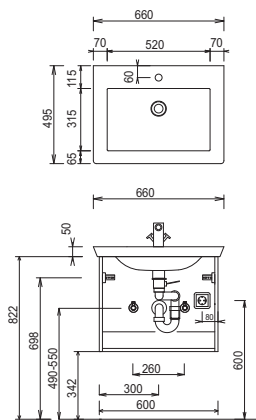

Program 064 - dimensional drawings

SET KL60 1