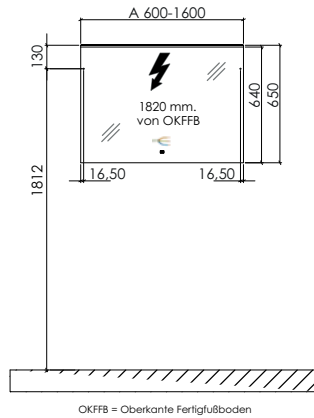

Door width: L = left door, M = middle door, R = right door
 Please observe suitable accessories in the separate index.

Program 021 & 121 - model list

Depth indication corresponds to the carcass depth

Mirror cabinets simply mirrored height 640 mm

FSA 43xx 89

FSA 43xx 11

FSB 45xx 01

Program 021 & 121 - dimensional drawings

FSB 55xx 01

FSB 41xx 01

FSB 44xx 02

FSB 43xx 01