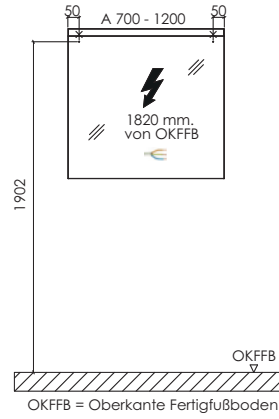

Program 021 & 121 - dimensional drawings

FSR 4070 01

FSR 4090 01

FSA 43(70/10/12) 12