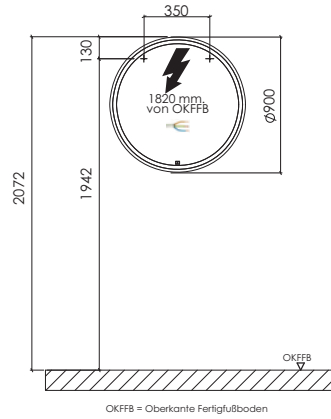

Program 021 & 121 - dimensional drawings

FSR 4070 01

FSR 4090 01

FSA 43(70/10/12) 12