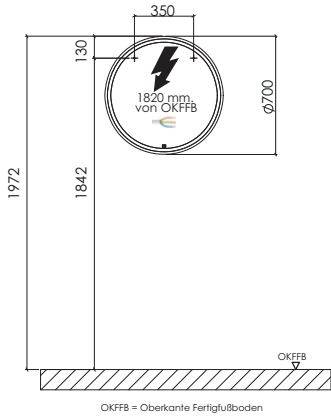

Program 021 & 121 - dimensional drawings

FSR 4070 01

FSR 4090 01

FSA 43(70/10/12) 12