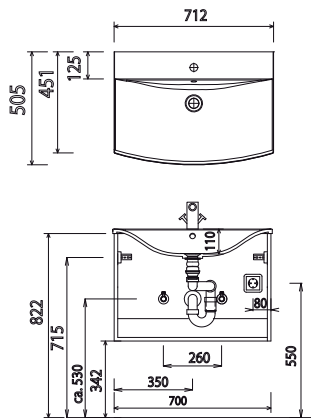

Program 050 - dimensional drawings

SET LN70