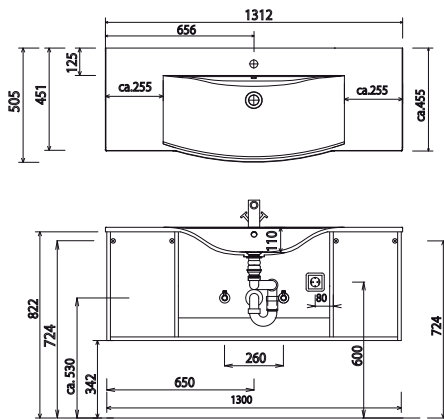

# Program 050 - model list

Depth indication corresponds to the carcass depth		Depth in mm	Width in mm	Height in mm	Article number			Hinge
<b>Accessories</b>								
	<p><b>LED washbasin lighting</b>            3,9 Watt / 287 lumens / 6500 Kelvin            1 switch element            to fit underneath mirror cabinet            This product contains a light source with energy efficiency class: G</p> <p>not suitable with Emotion lighting</p>	10	860	10	P Z	1 0 6 3 9 0		
	<p><b>LED washbasin lighting</b>            5,3 Watt / 371 lumens / 6500 Kelvin            1 switch element            to fit underneath mirror cabinet            This product contains a light source with energy efficiency class: G</p> <p>not suitable with Emotion lighting</p>	10	1160	10	P Z	1 0 6 3 1 2		
	<p><b>Space-saving drain stench trap from GEBERIT</b>            made of plastic, in white            nominal diameter: 40</p>				P Z	1 3 6 7		
	<p><b>Space-saving drain stench trap from GEBERIT</b>            made of plastic, in white            nominal diameter: 32</p>				P Z	1 4 2 3		

# Program 050 - dimensional drawings

SET LN70

SET LN10 L

SET LN10 R

SET LN13

SET LN17