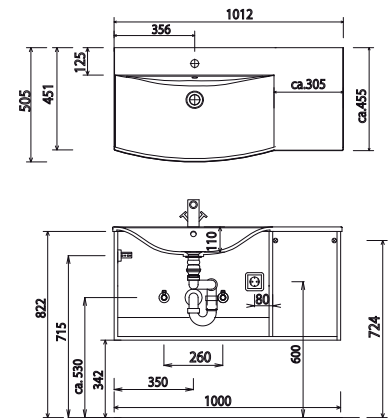

# Program 050 - model list

Depth indication corresponds to the carcass depth		Depth in mm	Width in mm	Height in mm	Article number			Hinge
<b>Accessories</b>								
	<p><b>LED washbasin lighting</b>            3,9 Watt / 287 lumens / 6500 Kelvin            1 switch element            to fit underneath mirror cabinet            This product contains a light source with energy efficiency class: G</p> <p>not suitable with Emotion lighting</p>	10	860	10	P Z	1 0 6 3 9 0		
	<p><b>LED washbasin lighting</b>            5,3 Watt / 371 lumens / 6500 Kelvin            1 switch element            to fit underneath mirror cabinet            This product contains a light source with energy efficiency class: G</p> <p>not suitable with Emotion lighting</p>	10	1160	10	P Z	1 0 6 3 1 2		
	<p><b>Space-saving drain stench trap from GEBERIT</b>            made of plastic, in white            nominal diameter: 40</p>				P Z	1 3 6 7		
	<p><b>Space-saving drain stench trap from GEBERIT</b>            made of plastic, in white            nominal diameter: 32</p>				P Z	1 4 2 3		

# Program 050 - dimensional drawings

SET LN70

SET LN10 L

SET LN10 R

SET LN13

SET LN17