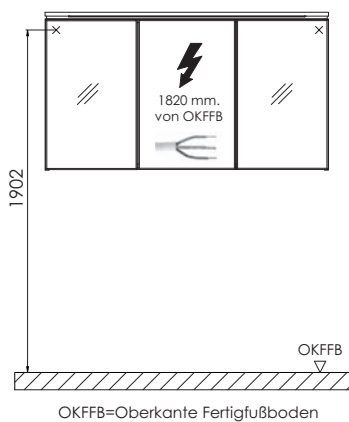

electrical connections for mirror cabinets

Modifications:

Technical modifications (+/- 5mm) and flatness modifications (DIN 18202) are subject of the usual material-specific modifications for construction materials, based on DIN 18202.