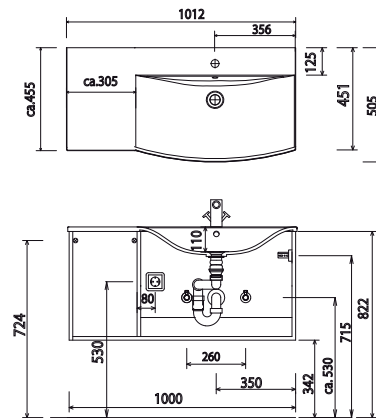

Program 050 - dimensional drawings

SET LN10 L

electrical connections for mirror cabinets

Modifications:

Technical modifications (+/- 5mm) and flatness modifications (DIN 18202) are subject of the usual material-specific modifications for construction materials, based on DIN 18202.