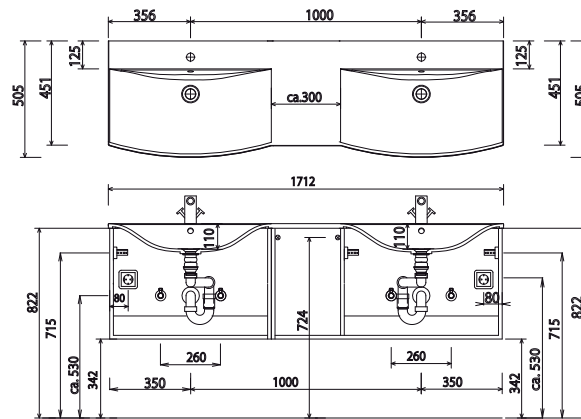

# Program 050 - model list

Depth indication corresponds to the carcass depth		Depth in mm	Width in mm	Height in mm	Article number			Hinge
<b>Accessories</b>								
	<p><b>LED washbasin lighting</b>            3,9 Watt / 287 lumens / 6500 Kelvin            1 switch element            to fit underneath mirror cabinet            This product contains a light source with energy efficiency class: G</p> <p>not suitable with Emotion lighting</p>	10	860	10	P Z	1 0 6 3 9 0		
	<p><b>LED washbasin lighting</b>            5,3 Watt / 371 lumens / 6500 Kelvin            1 switch element            to fit underneath mirror cabinet            This product contains a light source with energy efficiency class: G</p> <p>not suitable with Emotion lighting</p>	10	1160	10	P Z	1 0 6 3 1 2		
	<p><b>Space-saving drain stench trap from GEBERIT</b>            made of plastic, in white            nominal diameter: 40</p>				P Z	1 3 6 7		
	<p><b>Space-saving drain stench trap from GEBERIT</b>            made of plastic, in white            nominal diameter: 32</p>				P Z	1 4 2 3		

# Program 050 - dimensional drawings

SET LN70

SET LN10 L

SET LN10 R

SET LN13

SET LN17