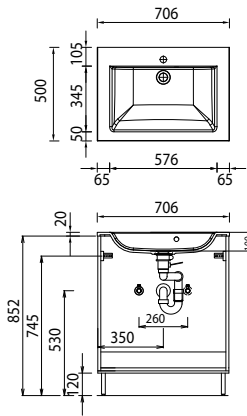

Program 057 - dimensional drawings

SET QU70 1