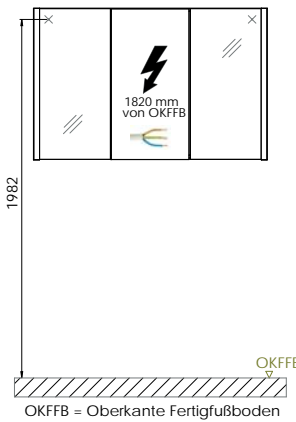

electrical connections for mirror cabinets

For washing stands with fixing screws, the dimensions for boring must be drawn in on-site after the washing stand has been laid on the floor unit.

Cast mineral:

The water temperature must not exceed 55° C / 131° F. Hair tinting lotions have to be removed immediately, so that staining can be avoided.

Modifications:

Technical modifications (+/- 5mm) and flatness modifications (DIN 18202) are subject of the usual material-specific modifications for construction materials, based on DIN 18202.