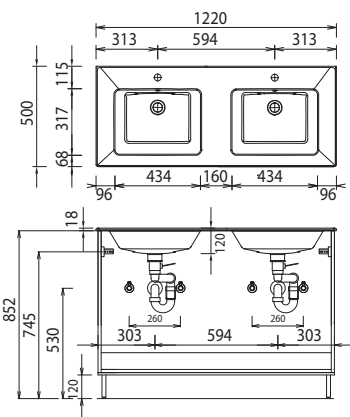

Program 057 - type list

The numbers represent POINTS not prices

Depth indication corresponds to the carcass depth	Depth in mm	Width in mm	Height in mm	Article number			Hinge	Surcharge high-gloss carcass		
Accessories				P Z	1	4	2	3	10	
				Space-saving drain stench trap from GEBERIT made of plastic, in white nominal diameter: 32						

Program 057 - dimensional drawings

SET QU70 1

SET QU10 1

SET QU12 1

SET QU2D 1

SET QU70 2

SET QU10 2

SET QU12 2

SET QU2D 2

electrical connections for mirror cabinets

For washing stands with fixing screws, the dimensions for boring must be drawn in on-site after the washing stand has been laid on the floor unit.

Cast mineral: