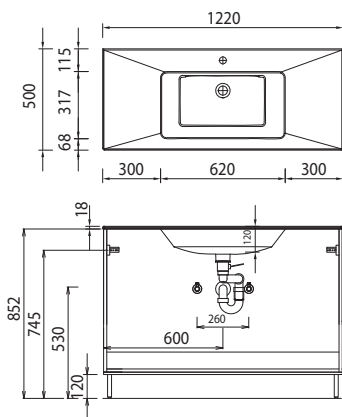

Program 057 - type list

The numbers represent POINTS not prices

Depth indication corresponds to the carcass depth	Depth in mm	Width in mm	Height in mm	Article number			Hinge	Surcharge high-gloss carcass		
Accessories				P Z	1	4	2	3	10	
				Space-saving drain stench trap from GEBERIT made of plastic, in white nominal diameter: 32						

Program 057 - dimensional drawings

SET QU70 1

SET QU10 1

SET QU12 1

SET QU2D 1

SET QU70 2

SET QU10 2

SET QU12 2

SET QU2D 2

electrical connections for mirror cabinets

For washing stands with fixing screws, the dimensions for boring must be drawn in on-site after the washing stand has been laid on the floor unit.

Cast mineral: