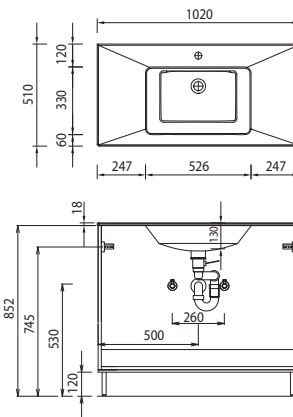

Program 057 - type list

The numbers represent POINTS not prices

Depth indication corresponds to the carcass depth	Depth in mm	Width in mm	Height in mm	Article number			Hinge	Surcharge high-gloss carcass		
Accessories				P Z	1	4	2	3	10	
				Space-saving drain stench trap from GEBERIT made of plastic, in white nominal diameter: 32						

Program 057 - dimensional drawings

SET QU70 1

SET QU10 1

SET QU12 1

SET QU2D 1

SET QU70 2

SET QU10 2

SET QU12 2

SET QU2D 2

electrical connections for mirror cabinets

For washing stands with fixing screws, the dimensions for boring must be drawn in on-site after the washing stand has been laid on the floor unit.

Cast mineral: