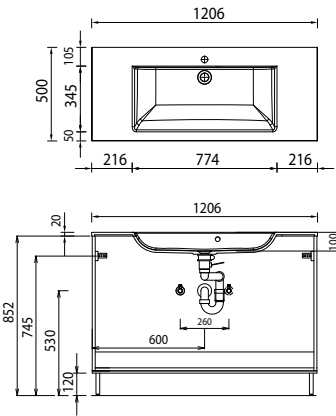

Program 057 - type list

The numbers represent POINTS not prices

Depth indication corresponds to the carcass depth	Depth in mm	Width in mm	Height in mm	Article number			Hinge	Surcharge high-gloss carcass		
Accessories				P Z	1	4	2	3	10	
				Space-saving drain stench trap from GEBERIT made of plastic, in white nominal diameter: 32						

Program 057 - dimensional drawings

SET QU70 1

SET QU10 1

SET QU12 1

SET QU2D 1

SET QU70 2

SET QU10 2

SET QU12 2

SET QU2D 2

electrical connections for mirror cabinets

For washing stands with fixing screws, the dimensions for boring must be drawn in on-site after the washing stand has been laid on the floor unit.

Cast mineral: