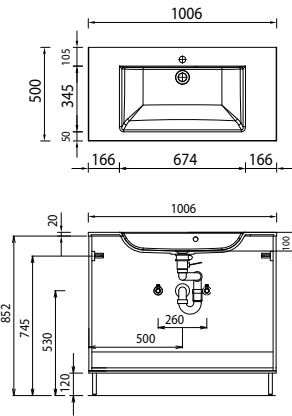

Program 057 - type list

The numbers represent POINTS not prices

Depth indication corresponds to the carcass depth		Depth in mm	Width in mm	Height in mm	Article number			Hinge	Surchar- ge high- gloss carcass
	Cosmetic mirror 2-times magnified vacuum cup and fixation metal fixing bracket chrome	30	150	150	P Z	1 2 3 3		8	
	Touch LED Dimmer for LED mirror cabinets and lightings				P Z	1 0 5 7		22	
	Container transparent with single fixing option can be combined with mounting rails - PZ 1237 L	84	84	65	P Z	1 2 3 7 B 1		4	
	Container transparent with double fixing option can be combined with mounting rails - PZ 1237 L	168	84	65	P Z	1 2 3 7 B 2		5	
	Container transparent with triple fixing option can be combined with mounting rails - PZ 1237 L	251	84	65	P Z	1 2 3 7 B 3		5	
	Positioning strip white with single fixing option can be combined with storage boxes - PZ 1237 B	27	83	9	P Z	1 2 3 7 L 1		3	
	Positioning strip white with double fixing option can be combined with storage boxes - PZ 1237 B	27	167	9	P Z	1 2 3 7 L 2		3	
	Positioning strip white with triple fixing option can be combined with storage boxes - PZ 1237 B	27	250	9	P Z	1 2 3 7 L 3		4	
	Positioning strip white with sixfold fixing option can be combined with storage boxes - PZ 1237 B	27	504	9	P Z	1 2 3 7 L 6		5	
	Space-saving drain stench trap from GEBERIT made of plastic, in white nominal diameter: 40				P Z	1 3 6 7		7	

Program 057 - type list

The numbers represent POINTS not prices

Depth indication corresponds to the carcass depth	Depth in mm	Width in mm	Height in mm	Article number			Hinge	Surcharge high-gloss carcass		
Accessories				P Z	1	4	2	3	10	
				Space-saving drain stench trap from GEBERIT made of plastic, in white nominal diameter: 32						

Program 057 - dimensional drawings

SET QU70 1

SET QU10 1

SET QU12 1

SET QU2D 1

SET QU70 2

SET QU10 2

SET QU12 2