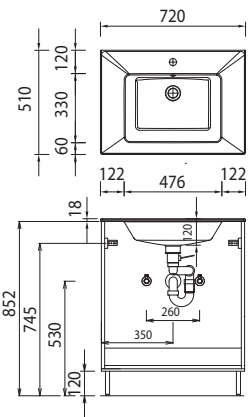

Program 057 - type list

The numbers represent POINTS not prices

Depth indication corresponds to the carcass depth	Depth in mm	Width in mm	Height in mm	Article number			Hinge	Surcharge high-gloss carcass		
Accessories				P Z	1	4	2	3	10	
				Space-saving drain stench trap from GEBERIT made of plastic, in white nominal diameter: 32						

Program 057 - dimensional drawings

SET QU70 1

SET QU10 1

SET QU12 1

SET QU2D 1

SET QU70 2

SET QU10 2

SET QU12 2

SET QU2D 2

electrical connections for mirror cabinets

For washing stands with fixing screws, the dimensions for boring must be drawn in on-site after the washing stand has been laid on the floor unit.

Cast mineral: