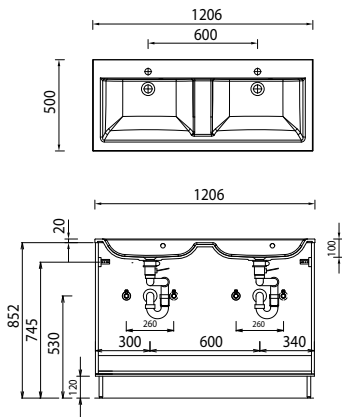

Program 057 - type list

The numbers represent POINTS not prices

Depth indication corresponds to the carcass depth	Depth in mm	Width in mm	Height in mm	Article number			Hinge	Surcharge high-gloss carcass		
Accessories				P Z	1	4	2	3	10	
				Space-saving drain stench trap from GEBERIT made of plastic, in white nominal diameter: 32						

Program 057 - dimensional drawings

SET QU70 1

SET QU10 1

SET QU12 1

SET QU2D 1

SET QU70 2

SET QU10 2

SET QU12 2

SET QU2D 2

electrical connections for mirror cabinets

For washing stands with fixing screws, the dimensions for boring must be drawn in on-site after the washing stand has been laid on the floor unit.

Cast mineral: