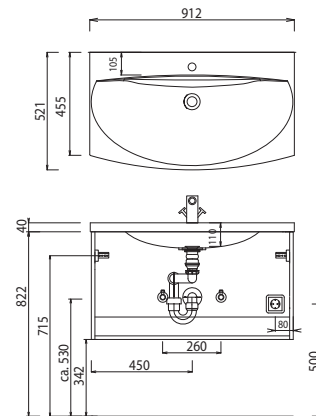

Program 054 - dimensional drawings

SET VU90