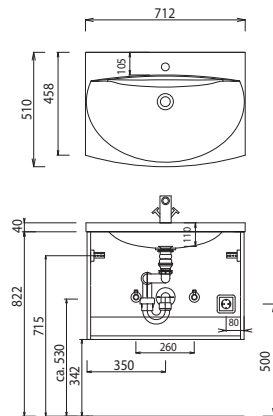

Program 054 - dimensional drawings

SET VU70