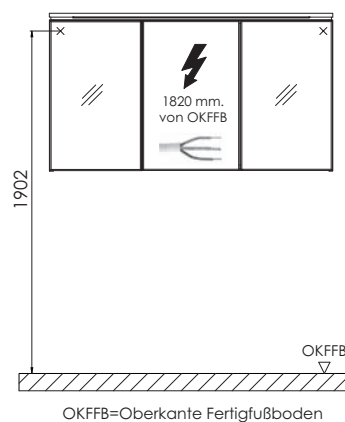

Program 054 - type list

Depth indication corresponds to the carcass depth

		Depth in mm	Width in mm	Height in mm	Article number			Hinge		
Accessories										
	Cosmetic mirror 2-times magnified vacuum cup and fixation metal fixing bracket chrome	30	150	150	P Z	1	2	3	3	
	Touch LED Dimmer for LED mirror cabinets and lightings				P Z	1	0	5	7	
	Space-saving drain stench trap from GEBERIT made of plastic, in white nominal diameter: 40				P Z	1	3	6	7	
	Space-saving drain stench trap from GEBERIT made of plastic, in white nominal diameter: 32				P Z	1	4	2	3	

Program 054 - dimensional drawings

SET VU70

SET VU90

SET VU12

SET VU14

SET VU4D

electrical connections for mirror cabinets

Modifications: