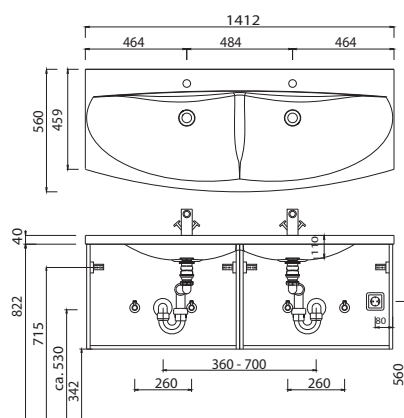

Program 054 - type list

Depth indication corresponds to the carcass depth

		Depth in mm	Width in mm	Height in mm	Article number			Hinge		
Accessories										
	Cosmetic mirror 2-times magnified vacuum cup and fixation metal fixing bracket chrome	30	150	150	P Z	1	2	3	3	
	Touch LED Dimmer for LED mirror cabinets and lightings				P Z	1	0	5	7	
	Space-saving drain stench trap from GEBERIT made of plastic, in white nominal diameter: 40				P Z	1	3	6	7	
	Space-saving drain stench trap from GEBERIT made of plastic, in white nominal diameter: 32				P Z	1	4	2	3	

Program 054 - dimensional drawings

SET VU70

SET VU90

SET VU12

SET VU14

SET VU4D

electrical connections for mirror cabinets

Modifications: