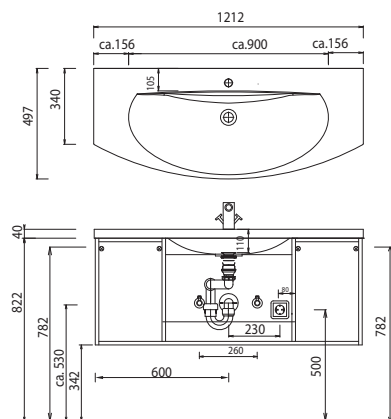

Program 054 - type list

Depth indication corresponds to the carcass depth

		Depth in mm	Width in mm	Height in mm	Article number			Hinge		
Accessories										
	Cosmetic mirror 2-times magnified vacuum cup and fixation metal fixing bracket chrome	30	150	150	P Z	1	2	3	3	
	Touch LED Dimmer for LED mirror cabinets and lightings				P Z	1	0	5	7	
	Space-saving drain stench trap from GEBERIT made of plastic, in white nominal diameter: 40				P Z	1	3	6	7	
	Space-saving drain stench trap from GEBERIT made of plastic, in white nominal diameter: 32				P Z	1	4	2	3	

Program 054 - dimensional drawings

SET VU70

SET VU90

SET VU12

SET VU14

SET VU4D

electrical connections for mirror cabinets

Modifications: