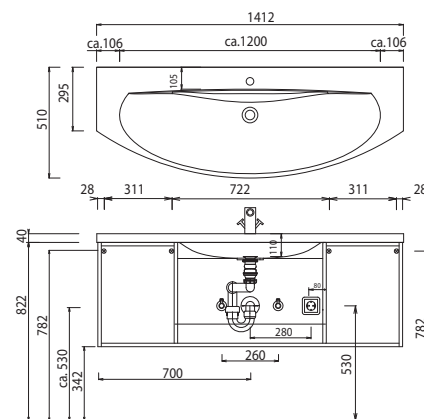

Program 054 - type list

Depth indication corresponds to the carcass depth

		Depth in mm	Width in mm	Height in mm	Article number			Hinge		
Accessories										
	Cosmetic mirror 2-times magnified vacuum cup and fixation metal fixing bracket chrome	30	150	150	P Z	1	2	3	3	
	Touch LED Dimmer for LED mirror cabinets and lightings				P Z	1	0	5	7	
	Space-saving drain stench trap from GEBERIT made of plastic, in white nominal diameter: 40				P Z	1	3	6	7	
	Space-saving drain stench trap from GEBERIT made of plastic, in white nominal diameter: 32				P Z	1	4	2	3	

Program 054 - dimensional drawings

SET VU70

SET VU90

SET VU12

SET VU14

SET VU4D

electrical connections for mirror cabinets

Modifications: