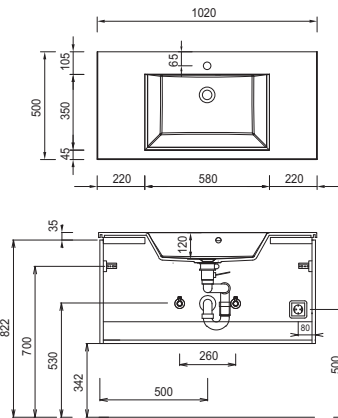

Program 052 - type list

Depth indication corresponds to the carcass depth	Depth in mm	Width in mm	Height in mm	Article number			Hinge	Surcharge high-gloss carcass	Surcharge Premium equipment
<p>Accessories</p>  <p>LED washbasin lighting 5,3 Watt 1 switch element to fit underneath mirror cabinet This product contains a light source with energy efficiency class: G not suitable with Emotion lighting</p>	10	1160	10	P Z	1 0 6 3 1 2				
 <p>Space-saving drain stretch trap from GEBERIT made of plastic, in white nominal diameter: 40</p>				P Z	1 3 6 7				
 <p>Space-saving drain stretch trap from GEBERIT made of plastic, in white nominal diameter: 32</p>				P Z	1 4 2 3				

Program 052 - dimensional drawings

SET 7012 1

SET 1012 1

SET 1212 1

SET 122D 1

SET 7012 82

SET 1012 82

SET 1212 82