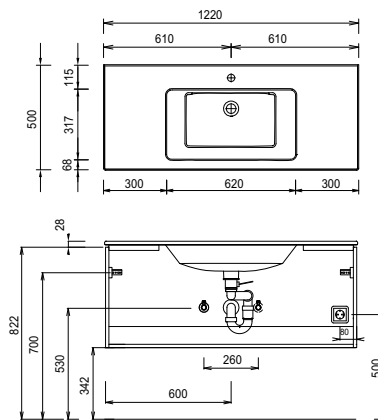

Program 052 - dimensional drawings

SET 1012 K1

SET 1212 K1

SET 122D K1