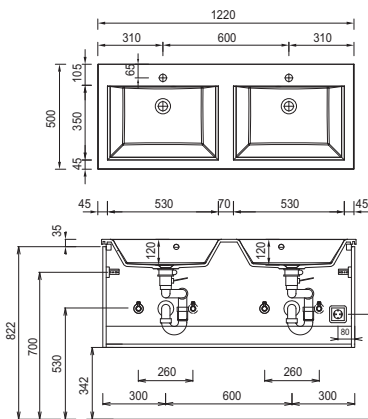

Program 052 - type list

Depth indication corresponds to the carcass depth	Depth in mm	Width in mm	Height in mm	Article number			Hinge	Surcharge high-gloss carcass	Surcharge Premium equipment
<p>Accessories</p>  <p>LED washbasin lighting 5,3 Watt 1 switch element to fit underneath mirror cabinet This product contains a light source with energy efficiency class: G not suitable with Emotion lighting</p>	10	1160	10	P Z	1 0 6 3 1 2				
 <p>Space-saving drain stretch trap from GEBERIT made of plastic, in white nominal diameter: 40</p>				P Z	1 3 6 7				
 <p>Space-saving drain stretch trap from GEBERIT made of plastic, in white nominal diameter: 32</p>				P Z	1 4 2 3				

Program 052 - dimensional drawings

SET 7012 1

SET 1012 1

SET 1212 1

SET 122D 1

SET 7012 82

SET 1012 82

SET 1212 82