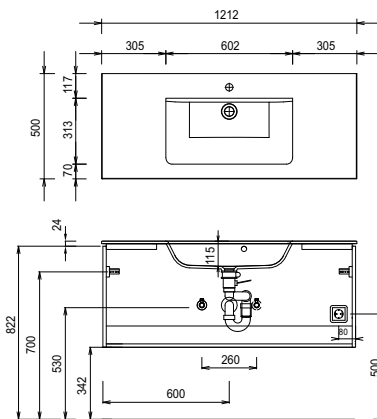

Program 052 - type list

Depth indication corresponds to the carcass depth	Depth in mm	Width in mm	Height in mm	Article number			Hinge	Surcharge high-gloss carcass	Surcharge Premium equipment
<p>Accessories</p>  <p>LED washbasin lighting 5,3 Watt 1 switch element to fit underneath mirror cabinet This product contains a light source with energy efficiency class: G not suitable with Emotion lighting</p>	10	1160	10	P Z	1 0 6 3 1 2				
 <p>Space-saving drain stretch trap from GEBERIT made of plastic, in white nominal diameter: 40</p>				P Z	1 3 6 7				
 <p>Space-saving drain stretch trap from GEBERIT made of plastic, in white nominal diameter: 32</p>				P Z	1 4 2 3				

Program 052 - dimensional drawings

SET 7012 1

SET 1012 1

SET 1212 1

SET 122D 1

SET 7012 82

SET 1012 82

SET 1212 82