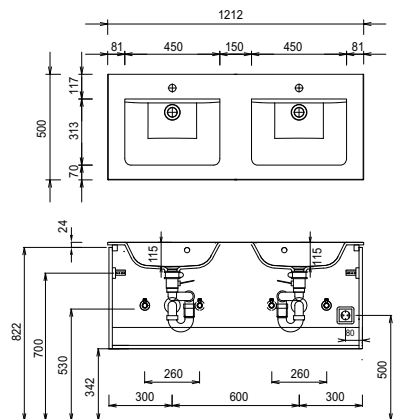

Program 052 - dimensional drawings

SET 122D 82

Cast mineral:
The water temperature must not exceed 55° C / 131° F. Hair tinting lotions have to be removed immediately, so that staining can be avoided.

Modifications:
Technical modifications (+/- 5mm) and flatness modifications (DIN 18202) are subject of the usual material-specific modifications for construction materials, based on DIN 18202.