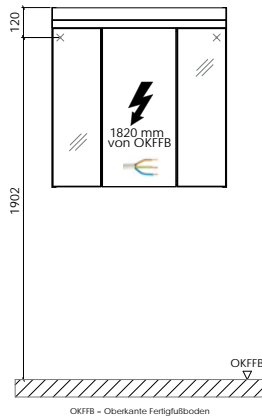

Program 052 - dimensional drawings

SET 1012 K1

SET 1212 K1

SET 122D K1

electrical connections for mirror cabinets

Cast mineral:

The water temperature must not exceed 55° C / 131° F. Hair tinting lotions have to be removed immediately, so that staining can be avoided.