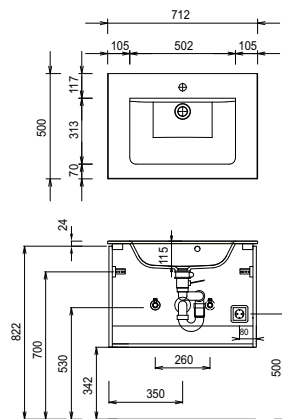

Program 052 - type list

Depth indication corresponds to the carcass depth	Depth in mm	Width in mm	Height in mm	Article number			Hinge	Surcharge high-gloss carcass	Surcharge Premium equipment
<p>Accessories</p>  <p>LED washbasin lighting 5,3 Watt 1 switch element to fit underneath mirror cabinet This product contains a light source with energy efficiency class: G not suitable with Emotion lighting</p>	10	1160	10	P Z	1 0 6 3 1 2				
 <p>Space-saving drain stretch trap from GEBERIT made of plastic, in white nominal diameter: 40</p>				P Z	1 3 6 7				
 <p>Space-saving drain stretch trap from GEBERIT made of plastic, in white nominal diameter: 32</p>				P Z	1 4 2 3				

Program 052 - dimensional drawings

SET 7012 1

SET 1012 1

SET 1212 1

SET 122D 1

SET 7012 82

SET 1012 82

SET 1212 82