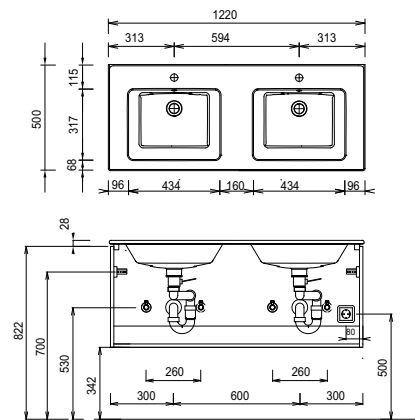

Program 052 - dimensional drawings

SET 1012 K1

SET 1212 K1

SET 122D K1