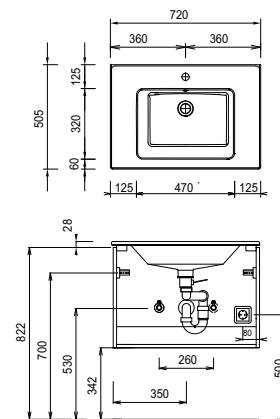

SET 7012 K1

Cast mineral:
The water temperature must not exceed 55° C / 131° F. Hair tinting lotions have to be removed immediately, so that staining can be avoided.

Modifications:
Technical modifications (+/- 5mm) and flatness modifications (DIN 18202) are subject of the usual material-specific modifications for construction materials, based on DIN 18202.