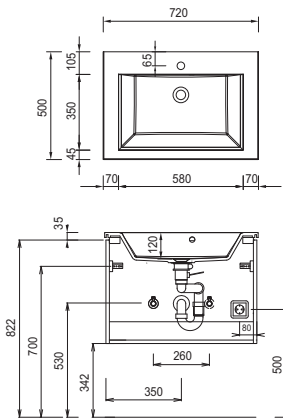

Program 052 - dimensional drawings

SET 7012 1