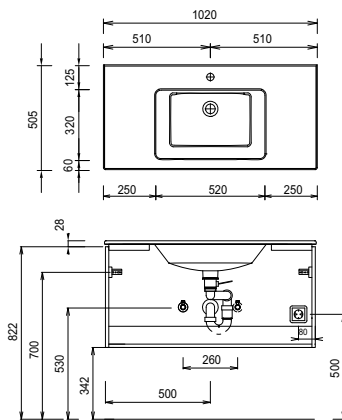

Program 052 - dimensional drawings

SET 1012 K1

SET 1212 K1

SET 122D K1