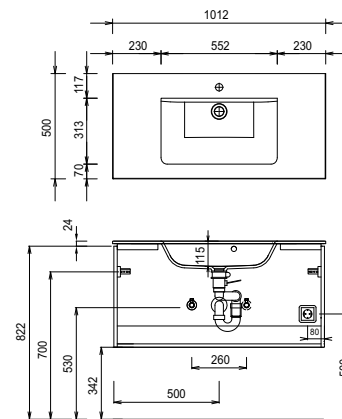

Program 052 - type list

Depth indication corresponds to the carcass depth	Depth in mm	Width in mm	Height in mm	Article number			Hinge	Surcharge high-gloss carcass	Surcharge Premium equipment
<p>Accessories</p>  <p>LED washbasin lighting 5,3 Watt 1 switch element to fit underneath mirror cabinet This product contains a light source with energy efficiency class: G not suitable with Emotion lighting</p>	10	1160	10	P Z	1 0 6 3 1 2				
 <p>Space-saving drain stretch trap from GEBERIT made of plastic, in white nominal diameter: 40</p>				P Z	1 3 6 7				
 <p>Space-saving drain stretch trap from GEBERIT made of plastic, in white nominal diameter: 32</p>				P Z	1 4 2 3				

Program 052 - dimensional drawings

SET 7012 1

SET 1012 1

SET 1212 1

SET 122D 1

SET 7012 82

SET 1012 82

SET 1212 82