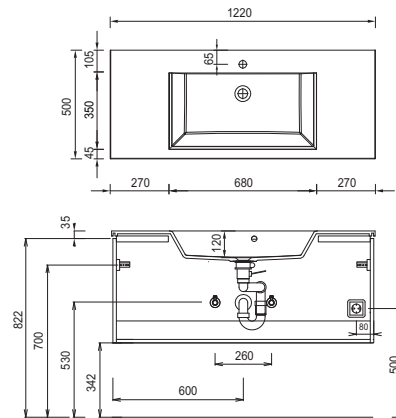

Program 052 - type list

Depth indication corresponds to the carcass depth	Depth in mm	Width in mm	Height in mm	Article number			Hinge	Surcharge high-gloss carcass	Surcharge Premium equipment
<p>Accessories</p>  <p>LED washbasin lighting 5,3 Watt 1 switch element to fit underneath mirror cabinet This product contains a light source with energy efficiency class: G not suitable with Emotion lighting</p>	10	1160	10	P Z	1 0 6 3 1 2				
 <p>Space-saving drain stretch trap from GEBERIT made of plastic, in white nominal diameter: 40</p>				P Z	1 3 6 7				
 <p>Space-saving drain stretch trap from GEBERIT made of plastic, in white nominal diameter: 32</p>				P Z	1 4 2 3				

Program 052 - dimensional drawings

SET 7012 1

SET 1012 1

SET 1212 1

SET 122D 1

SET 7012 82

SET 1012 82

SET 1212 82