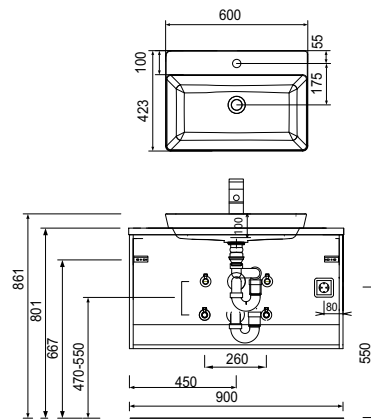

Program 066 - dimensional drawings

WTA S111 1 + WUA 3360 P3 +
2x SDH 4978 01

WTA S112 1 + WUA 3390 P3 +
2x SDH 4978 01

2x WTA S111 1 + 2x WUA 3360 P3 +
2x SDH 4978 01

WTM 4805 + WUA 3360 P3 +
2x SDH 4978 01

WTM 4806 + WUA 3390 P3 +
2x SDH 4978 01

2x WTM 4805 + 2x WUA 3360 P3 +
2x SDH 4978 01

Modifications:

Technical modifications (+/- 5mm) and flatness modifications (DIN 18202) are subject of the usual material-specific modifications for construction materials, based on DIN 18202.

Program 066 - dimensional drawings

WTA S111 1 + WUA 3360 P3

WTA S112 1 + WUA 3390 P3

2x WTA S111 1 + 2x WUA 3360 P3

WTM 4805 + WUA 3360 P3

WTM 4806 + WUA 3390 P3

2x WTM 4805 + 2x WUA 3360 P3

Modifications: