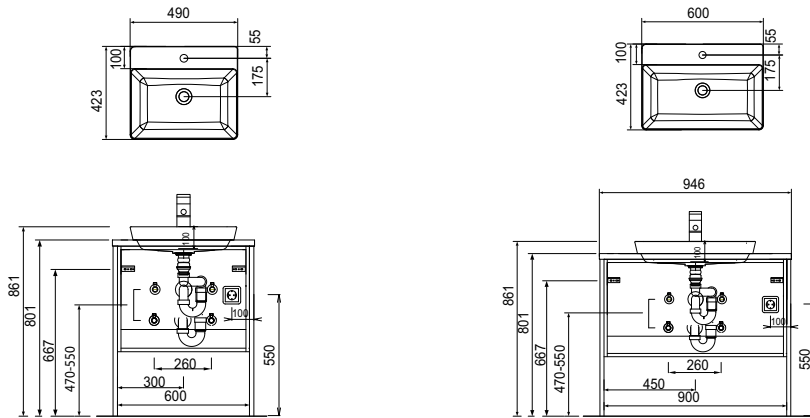

Program 066 - dimensional drawings

WTA S111 1 + WUA 3360 P3 +
2x SDH 4978 01

WTA S112 1 + WUA 3390 P3 +
2x SDH 4978 01