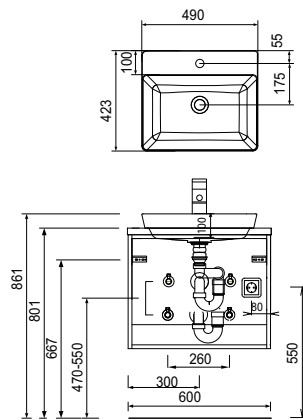

Program 066 - dimensional drawings

WTA S111 1 + WUA 3360 P3 +
2x SDH 4978 01

WTA S112 1 + WUA 3390 P3 +
2x SDH 4978 01

2x WTA S111 1 + 2x WUA 3360 P3 +
2x SDH 4978 01

WTM 4805 + WUA 3360 P3 +
2x SDH 4978 01

WTM 4806 + WUA 3390 P3 +
2x SDH 4978 01

2x WTM 4805 + 2x WUA 3360 P3 +
2x SDH 4978 01

Modifications:

Technical modifications (+/- 5mm) and flatness modifications (DIN 18202) are subject of the usual material-specific modifications for construction materials, based on DIN 18202.

Program 066 - dimensional drawings

WTA S111 1 + WUA 3360 P3

WTA S112 1 + WUA 3390 P3

2x WTA S111 1 + 2x WUA 3360 P3

WTM 4805 + WUA 3360 P3

WTM 4806 + WUA 3390 P3

2x WTM 4805 + 2x WUA 3360 P3

Modifications: