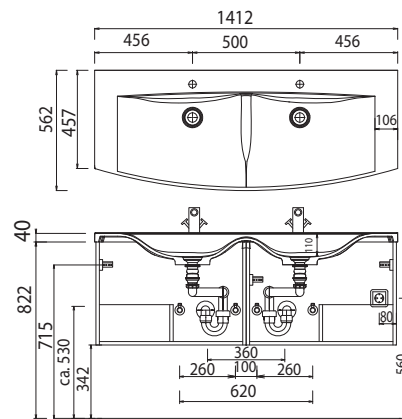

Program 040 - dimensional drawings

SWM 8207

SWM 8209

SWM 8220

SWM 8240

SWM 824D

SWG 8070

SWG 8090

SWG 8120

For washing stands with fixing screws, the dimensions for boring must be drawn in on-site after the washing stand has been laid on the floor unit.

Washing stands without anchoring brackets have to be fixed on the wall and on the furniture-side with silicon!