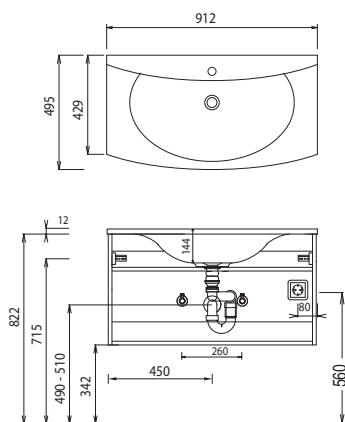

Program 040 - dimensional drawings

SWM 8207

SWM 8209

SWM 8220

SWM 8240

SWM 824D

SWG 8070

SWG 8090

SWG 8120

For washing stands with fixing screws, the dimensions for boring must be drawn in on-site after the washing stand has been laid on the floor unit.

Washing stands without anchoring brackets have to be fixed on the wall and on the furniture-side with silicon!