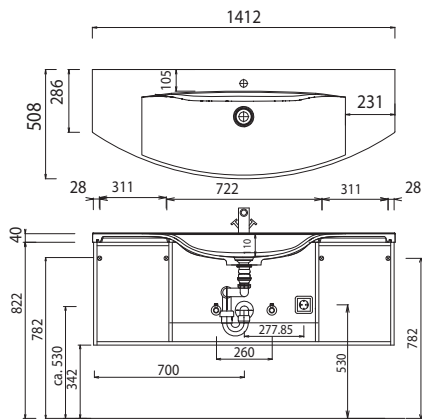

Program 040 - dimensional drawings

SWM 8207

SWM 8209

SWM 8220

SWM 8240

SWM 824D

SWG 8070

SWG 8090

SWG 8120

For washing stands with fixing screws, the dimensions for boring must be drawn in on-site after the washing stand has been laid on the floor unit.

Washing stands without anchoring brackets have to be fixed on the wall and on the furniture-side with silicon!