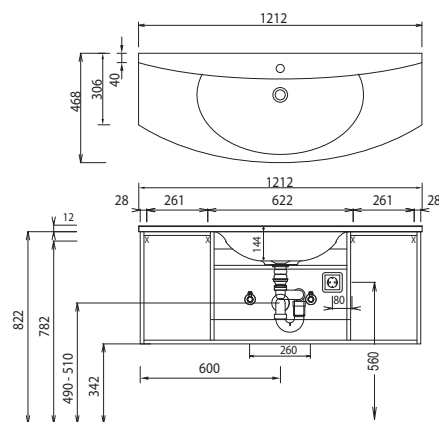

Program 040 - dimensional drawings

SWM 8207

SWM 8209

SWM 8220

SWM 8240

SWM 824D

SWG 8070

SWG 8090

SWG 8120

For washing stands with fixing screws, the dimensions for boring must be drawn in on-site after the washing stand has been laid on the floor unit.

Washing stands without anchoring brackets have to be fixed on the wall and on the furniture-side with silicon!