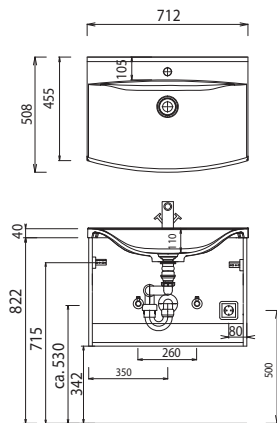

Program 040 - dimensional drawings

SWM 8207