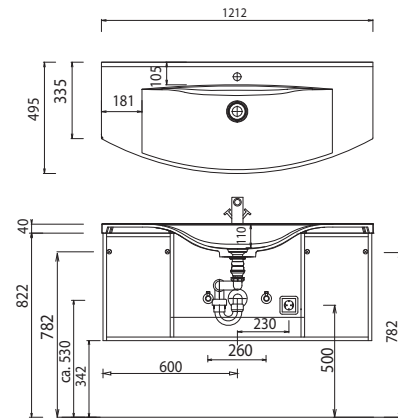

Please observe suitable accessories in the separate index.

Program 040 - type list

Depth indication corresponds to the carcass depth	Depth in mm	Width in mm	Height in mm	Article number	Hinge	Surcharge high-gloss carcass
Push-fit shelf						
 Push-fit shelf with ABS thick edge all around incl. holders for push fit shelf						
300 mm wide incl. 2 push-fit holder	150	300	28	S B G 6 0 3 0		
400 mm wide incl. 2 push-fit holder	150	400	28	S B G 6 0 4 0		
600 mm wide incl. 2 push-fit holder	150	600	28	S B G 6 0 6 0		
700 mm wide incl. 3 push-fit holder	150	700	28	S B G 6 0 7 0		
900 mm wide incl. 3 push-fit holder	150	900	28	S B G 6 0 9 0		
1200 mm wide incl. 3 push-fit holder	150	1200	28	S B G 6 0 1 2		
1400 mm wide incl. 3 push-fit holder	150	1400	28	S B G 6 0 1 4		
Accessories						
 LED lighting element Width 600 mm 8,5 watt This product contains a light source with energy efficiency class: F						
 LED lighting element Width 900 mm 13,2 watt This product contains a light source with energy efficiency class: F						

Program 040 - dimensional drawings

SWM 8207

SWM 8209

SWM 8220

SWM 8240

SWM 824D

SWG 8070

SWG 8090

SWG 8120

For washing stands with fixing screws, the dimensions for boring must be drawn in on-site after the washing stand has been laid on the floor unit.

Washing stands without anchoring brackets have to be fixed on the wall and on the furniture-side with silicon!