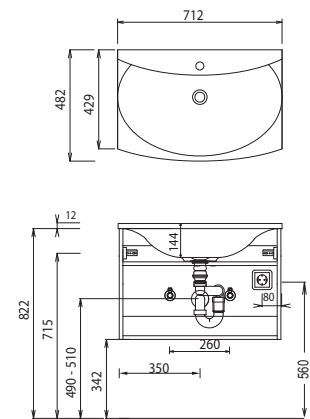

Program 040 - dimensional drawings

SWM 8207

SWM 8209

SWM 8220

SWM 8240

SWM 824D

SWG 8070

SWG 8090

SWG 8120

For washing stands with fixing screws, the dimensions for boring must be drawn in on-site after the washing stand has been laid on the floor unit.

Washing stands without anchoring brackets have to be fixed on the wall and on the furniture-side with silicon!