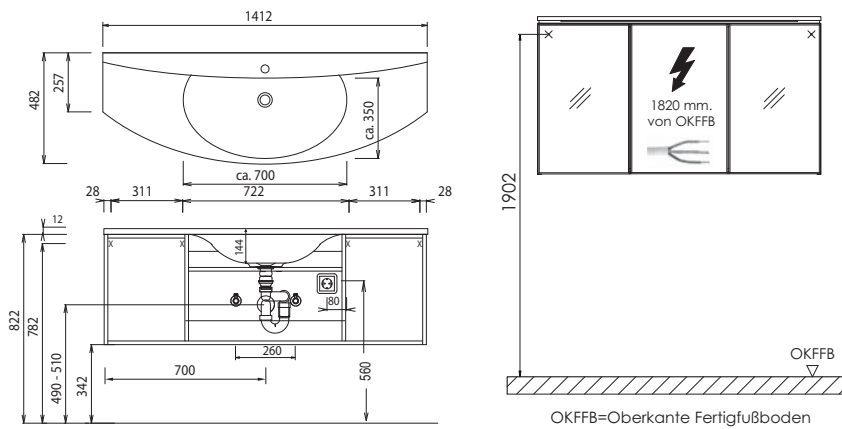

Program 040 - dimensional drawings

SWG 8140

electrical connections for mirror cabinets

For washing stands with fixing screws, the dimensions for boring must be drawn in on-site after the washing stand has been laid on the floor unit.