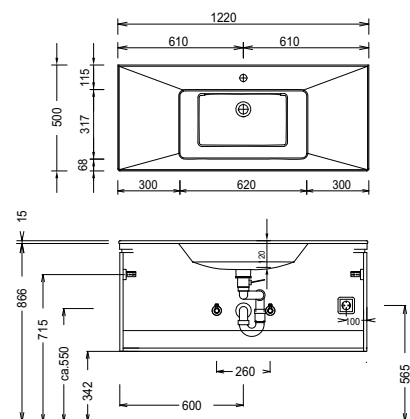

1200 mm wide

Program 017 - dimensional drawings

WMS / SWG 5060

WMS / SWG 5090

WMS / SWG 5120

WMS / SWG 7120

WMS / SWG 7120

WTM 4406 1

WTM 4409 1

WTM 4412 1

For washing stands with fixing screws, the dimensions for boring must be drawn in on-site after the washing stand has been laid on the floor unit.

Washing stands without anchoring brackets have to be fixed on the wall and on the furniture-side with silicon!