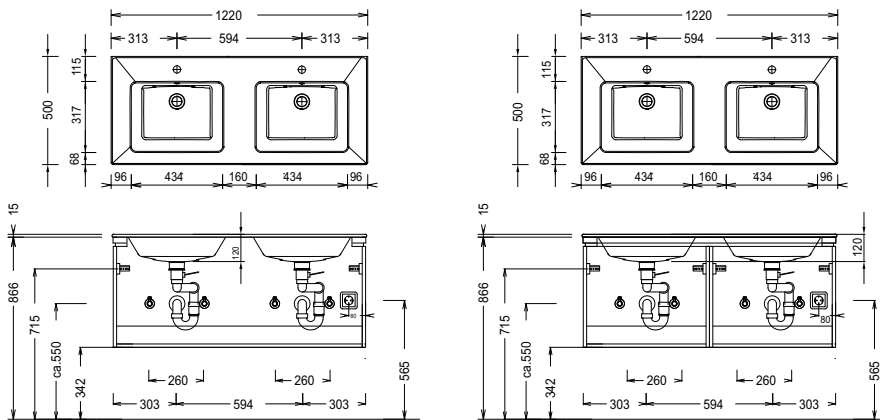

Program 017 - dimensional drawings

WTM 442D 1

WTM 442D 1

electrical connections for mirror cabinets

For washing stands with fixing screws, the dimensions for boring must be drawn in on-site after the washing stand has been laid on the floor unit.