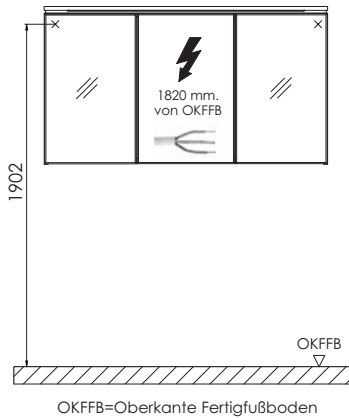

electrical connections for mirror cabinets

For washing stands with fixing screws, the dimensions for boring must be drawn in on-site after the washing stand has been laid on the floor unit.

Washing stands without anchoring brackets have to be fixed on the wall and on the furniture-side with silicon!

Cast mineral:

The water temperature must not exceed 55° C / 131° F. Hair tinting lotions have to be removed immediately, so that staining can be avoided.

Modifications:

Technical modifications (+/- 5mm) and flatness modifications (DIN 18202) are subject of the usual material-specific modifications for construction materials, based on DIN 18202.