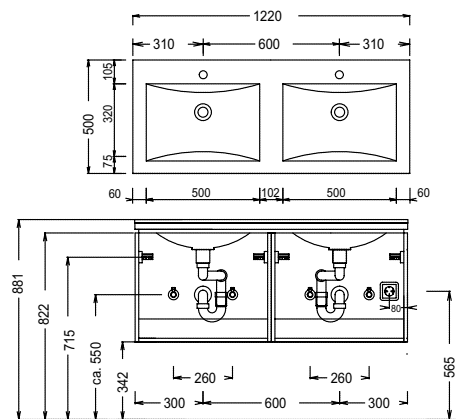

1200 mm wide

Program 017 - dimensional drawings

WMS / SWG 5060

WMS / SWG 5090

WMS / SWG 5120

WMS / SWG 7120

WMS / SWG 7120

WTM 4406 1

WTM 4409 1

WTM 4412 1

For washing stands with fixing screws, the dimensions for boring must be drawn in on-site after the washing stand has been laid on the floor unit.

Washing stands without anchoring brackets have to be fixed on the wall and on the furniture-side with silicon!