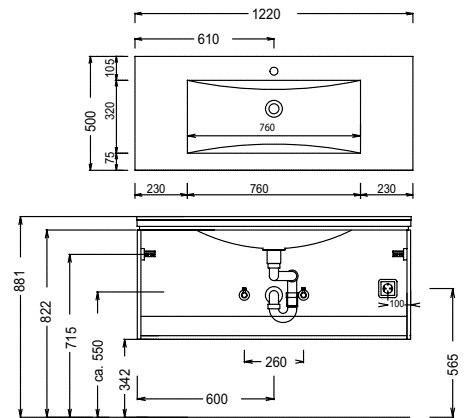

1200 mm wide

Program 017 - dimensional drawings

WMS / SWG 5060

WMS / SWG 5090

WMS / SWG 5120

WMS / SWG 7120

WMS / SWG 7120

WTM 4406 1

WTM 4409 1

WTM 4412 1

For washing stands with fixing screws, the dimensions for boring must be drawn in on-site after the washing stand has been laid on the floor unit.

Washing stands without anchoring brackets have to be fixed on the wall and on the furniture-side with silicon!