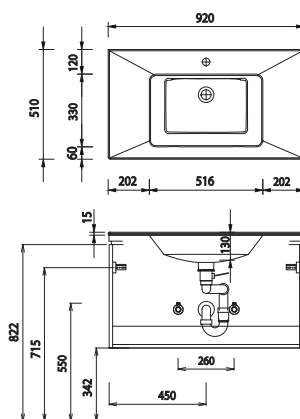

1200 mm wide

Program 017 - dimensional drawings

WMS / SWG 5060

WMS / SWG 5090

WMS / SWG 5120

WMS / SWG 7120

WMS / SWG 7120

WTM 4406 1

WTM 4409 1

WTM 4412 1

For washing stands with fixing screws, the dimensions for boring must be drawn in on-site after the washing stand has been laid on the floor unit.

Washing stands without anchoring brackets have to be fixed on the wall and on the furniture-side with silicon!