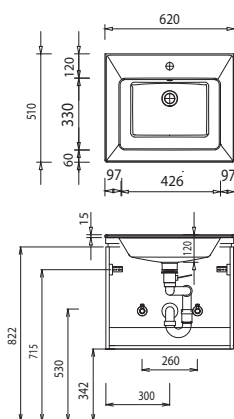

1200 mm wide

Program 017 - dimensional drawings

WMS / SWG 5060

WMS / SWG 5090

WMS / SWG 5120

WMS / SWG 7120

WMS / SWG 7120

WTM 4406 1

WTM 4409 1

WTM 4412 1

For washing stands with fixing screws, the dimensions for boring must be drawn in on-site after the washing stand has been laid on the floor unit.

Washing stands without anchoring brackets have to be fixed on the wall and on the furniture-side with silicon!