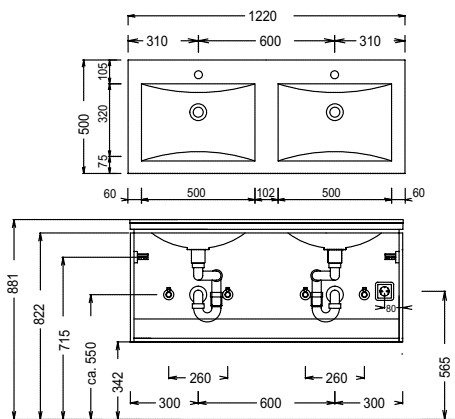

1200 mm wide

Program 017 - dimensional drawings

WMS / SWG 5060

WMS / SWG 5090

WMS / SWG 5120

WMS / SWG 7120

WMS / SWG 7120

WTM 4406 1

WTM 4409 1

WTM 4412 1

For washing stands with fixing screws, the dimensions for boring must be drawn in on-site after the washing stand has been laid on the floor unit.

Washing stands without anchoring brackets have to be fixed on the wall and on the furniture-side with silicon!