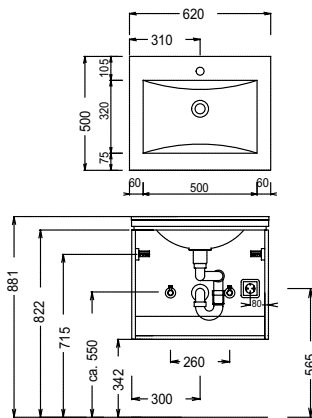

Program 017 - dimensional drawings

WMS / SWG 5060