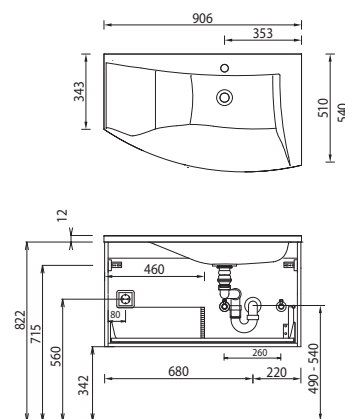

Handle version

No. 290 bar handle chrome

handle-borehole distance for straight
fronts: 96 mm / 384 mm

Mirror cabinets

Series A

Series B

Technique

Pull outs and drawers

Program 033 - dimensional drawings

SWM 109L

SWM 109R

SWM 112L

SWM 112R

SWM 114L

SWM 114R

SWG 109L

SWG 109R

For washing stands with fixing screws, the dimensions for boring must be drawn in on-site after the washing stand has been laid on the floor unit.

Washing stands without anchoring brackets have to be fixed on the wall and on the furniture-side with silicon!