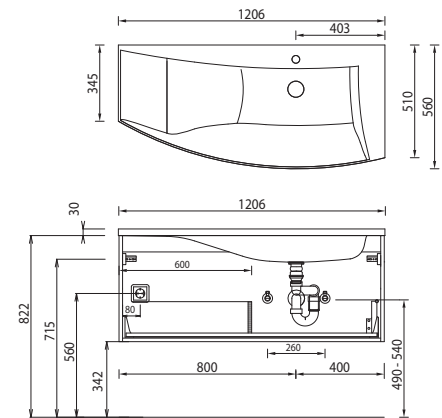

Handle version

No. 290 bar handle chrome

handle-borehole distance for straight
fronts: 96 mm / 384 mm

Mirror cabinets

Series A

Series B

Technique

Pull outs and drawers

Program 033 - dimensional drawings

SWM 109L

SWM 109R

SWM 112L

SWM 112R

SWM 114L

SWM 114R

SWG 109L

SWG 109R

For washing stands with fixing screws, the dimensions for boring must be drawn in on-site after the washing stand has been laid on the floor unit.

Washing stands without anchoring brackets have to be fixed on the wall and on the furniture-side with silicon!