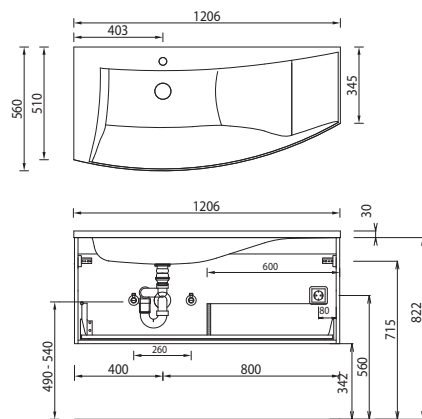

Handle version

No. 290 bar handle chrome

handle-borehole distance for straight
fronts: 96 mm / 384 mm

Mirror cabinets

Series A

Series B

Technique

Pull outs and drawers

Program 033 - dimensional drawings

SWM 109L

SWM 109R

SWM 112L

SWM 112R

SWM 114L

SWM 114R

SWG 109L

SWG 109R

For washing stands with fixing screws, the dimensions for boring must be drawn in on-site after the washing stand has been laid on the floor unit.

Washing stands without anchoring brackets have to be fixed on the wall and on the furniture-side with silicon!