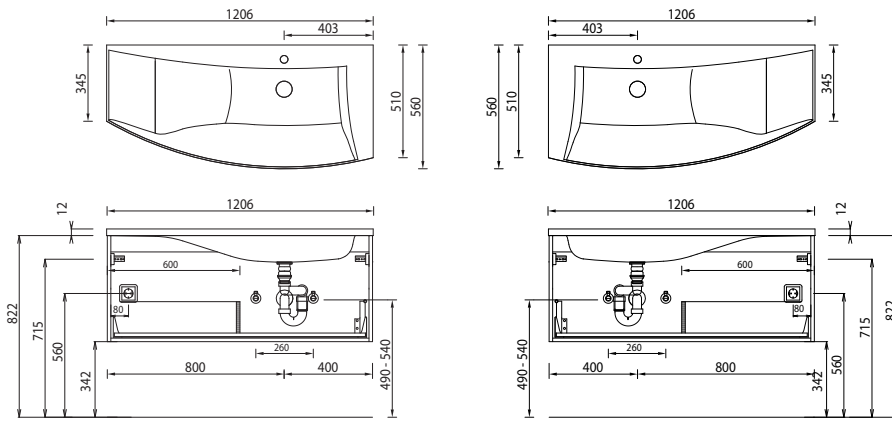

Program 033 - dimensional drawings

SWG 112L

SWG 112R