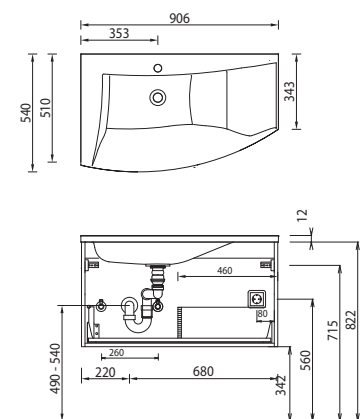

Handle version

No. 290 bar handle chrome

handle-borehole distance for straight
fronts: 96 mm / 384 mm

Mirror cabinets

Series A

Series B

Technique

Pull outs and drawers

Program 033 - dimensional drawings

SWM 109L

SWM 109R

SWM 112L

SWM 112R

SWM 114L

SWM 114R

SWG 109L

SWG 109R

For washing stands with fixing screws, the dimensions for boring must be drawn in on-site after the washing stand has been laid on the floor unit.

Washing stands without anchoring brackets have to be fixed on the wall and on the furniture-side with silicon!