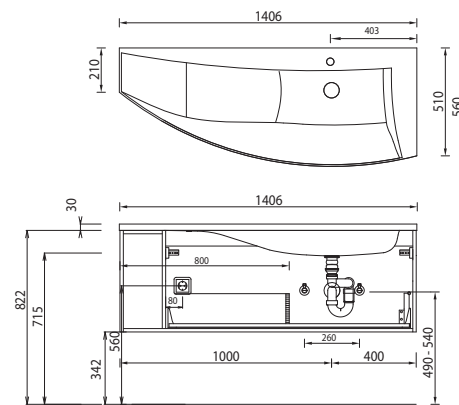

Handle version

No. 290 bar handle chrome

handle-borehole distance for straight
fronts: 96 mm / 384 mm

Mirror cabinets

Series A

Series B

Technique

Pull outs and drawers

Program 033 - dimensional drawings

SWM 109L

SWM 109R

SWM 112L

SWM 112R

SWM 114L

SWM 114R

SWG 109L