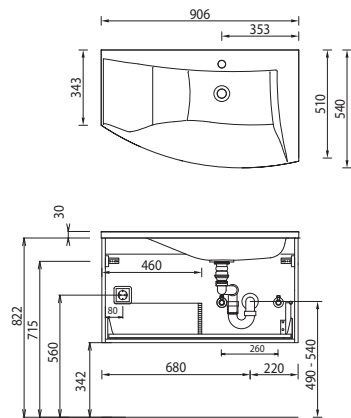

Program 033 - dimensional drawings

SWM 109L