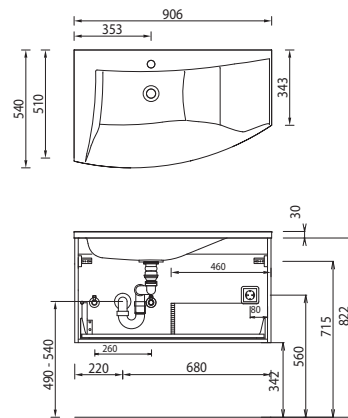

Program 033 - dimensional drawings

SWM 109R

For washing stands with fixing screws, the dimensions for boring must be drawn in on-site after the washing stand has been laid on the floor unit.

Washing stands without anchoring brackets have to be fixed on the wall and on the furniture-side with silicon!

Evermite:

The water temperature must not exceed 55° C / 131° F. Hair tinting lotions have to be removed in a few seconds, so that staining can be avoided.

Modifications:

Technical modifications (+/- 5mm) and flatness modifications (DIN 18202) are subject of the usual material-specific modifications for construction materials, based on DIN 18202.