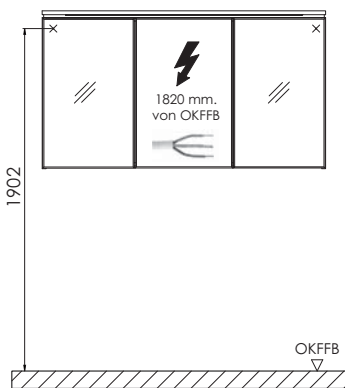

electrical connections for mirror cabinets

OKFFB=Oberkante Fertigfußboden

For washing stands with fixing screws, the dimensions for boring must be drawn in on-site after the washing stand has been laid on the floor unit.

Washing stands without anchoring brackets have to be fixed on the wall and on the furniture-side with silicon!

Evermite:

The water temperature must not exceed 55° C / 131° F. Hair tinting lotions have to be removed in a few seconds, so that staining can be avoided.

Modifications:

Technical modifications (+/- 5mm) and flatness modifications (DIN 18202) are subject of the usual material-specific modifications for construction materials, based on DIN 18202.