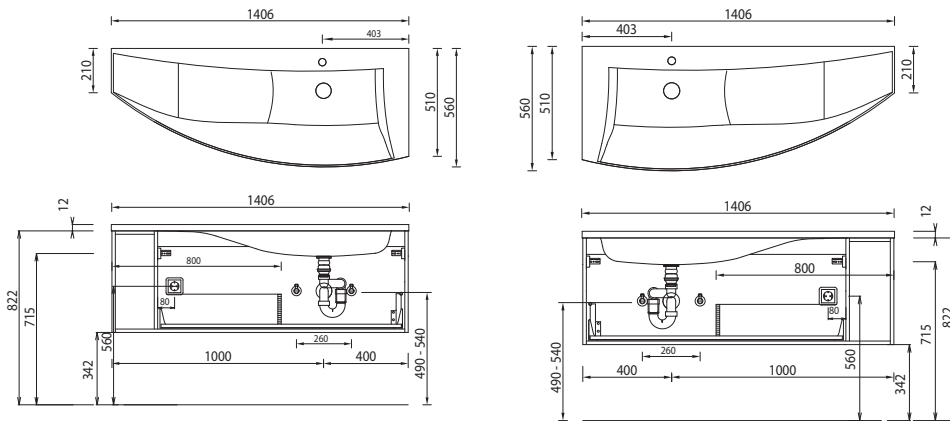

Handle version

No. 290 bar handle chrome

handle-borehole distance for straight
fronts: 96 mm / 384 mm

Mirror cabinets

Series A

Series B

Technique

Pull outs and drawers

Program 033 - dimensional drawings

SWG 112L

SWG 112R

SWG 114L

SWG 114R

electrical connections for mirror cabinets

OKFFB=Oberkante Fertigfußboden

For washing stands with fixing screws, the dimensions for boring must be drawn in on-site after the washing stand has been laid on the floor unit.