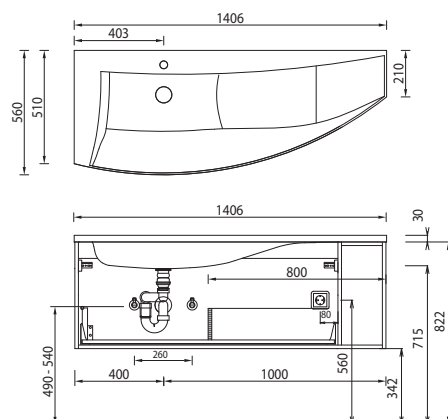

Handle version

No. 290 bar handle chrome

handle-borehole distance for straight
fronts: 96 mm / 384 mm

Mirror cabinets

Series A

Series B

Technique

Pull outs and drawers

Program 033 - dimensional drawings

SWM 109L

SWM 109R

SWM 112L

SWM 112R

SWM 114L

SWM 114R

SWG 109L