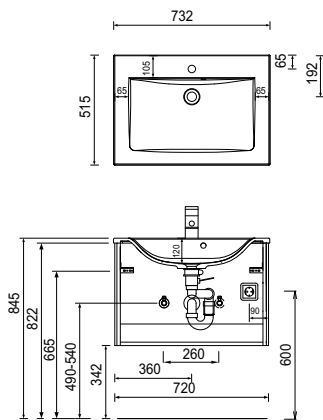

Program 065 - dimensional drawings

SET DL70 1