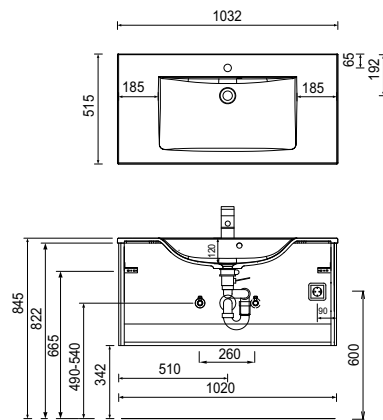

Program 065 - dimensional drawings

SET DL70 1

SET DL10 1

SET DL12 1

SET DL2D 1

electrical connections for mirror cabinets

Cast mineral:

The water temperature must not exceed 55° C / 131° F. Hair tinting lotions have to be removed immediately, so that staining can be avoided.

Modifications:

Technical modifications (+/- 5mm) and flatness modifications (DIN 18202) are subject of the usual material-specific modifications for construction materials, based on DIN 18202.