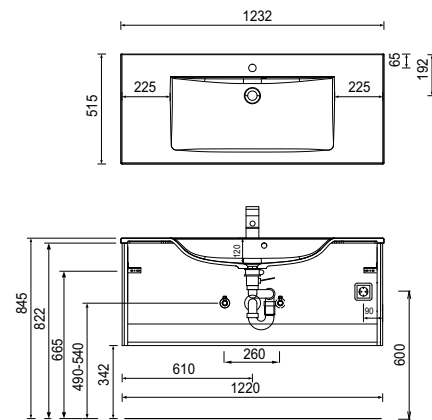

Program 065 - dimensional drawings

SET DL70 1

SET DL10 1

SET DL12 1

SET DL2D 1

electrical connections for mirror cabinets

Cast mineral:

The water temperature must not exceed 55° C / 131° F. Hair tinting lotions have to be removed immediately, so that staining can be avoided.

Modifications:

Technical modifications (+/- 5mm) and flatness modifications (DIN 18202) are subject of the usual material-specific modifications for construction materials, based on DIN 18202.