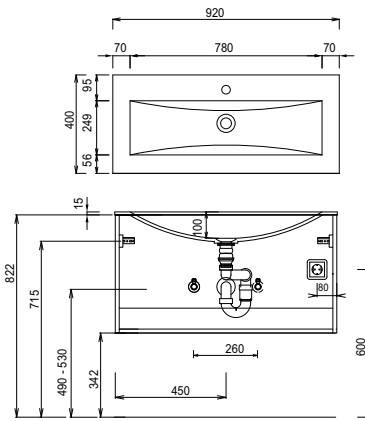

Program 061 - dimensional drawings

WMS 4090 61