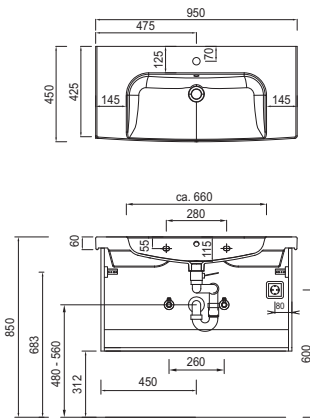

Program 061 - dimensional drawings

WMS 4060 61

WMS 4090 61

WMS 4120 61

WTK 7065 1

WTK 7095 1

WTK 7125 1

electrical connections for mirror cabinets