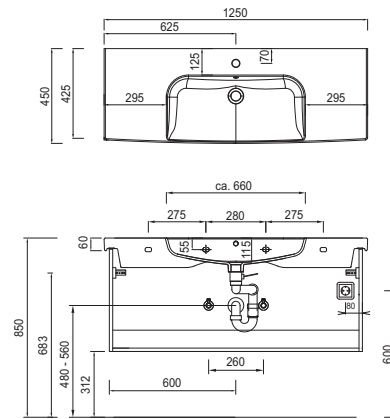

Program 061 - dimensional drawings

WMS 4060 61

WMS 4090 61

WMS 4120 61

WTK 7065 1

WTK 7095 1

WTK 7125 1

electrical connections for mirror cabinets