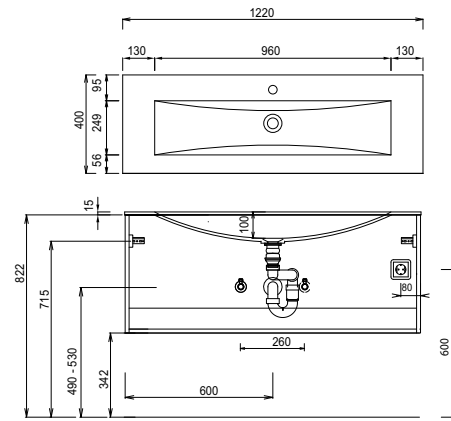

Program 061 - dimensional drawings

WMS 4120 61