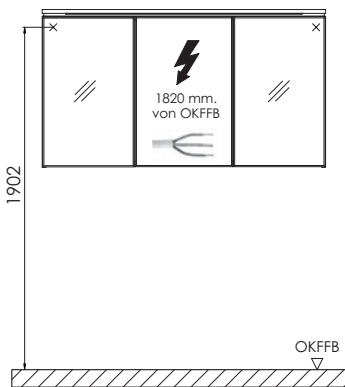

electrical connections for mirror cabinets

OKFFB=Oberkante Fertigfußboden

Washing stands without anchoring brackets have to be fixed on the wall and on the furniture-side with silicon!

For washing stands with fixing screws, the dimensions for boring must be drawn in on-site after the washing stand has been laid on the floor unit.

STONEPLUS:

The water temperature must not exceed 55° C / 131° F. Hair tinting lotions have to be removed in a few seconds, so that staining can be avoided.

Modifications:

Technical modifications (+/- 5mm) and flatness modifications (DIN 18202) are subject of the usual material-specific modifications for construction materials, based on DIN 18202.