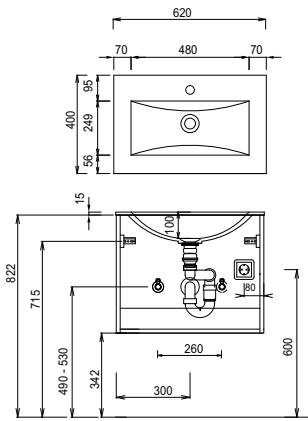

Program 061 - dimensional drawings

WMS 4060 61