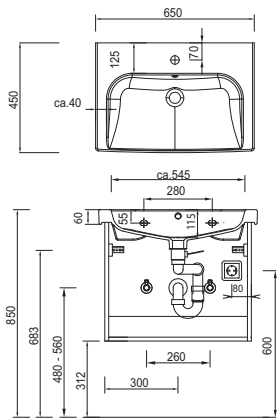

Please observe suitable accessories in the separate index.

Program 061 - type list

Depth indication corresponds to the carcass depth		Depth in mm	Width in mm	Height in mm	Article number		Hinge	Surcharge high-gloss carcass
Benches								
	Bench 1 shelf 1 seat cushion in imitation leather cream-white Colour version corresponds to the carcass colour	450	600	508	S E T B A N K	6		
		Bench 2 shelves 1 seat cushion in imitation leather cream-white Colour version corresponds to the carcass colour	450	900	508	S E T B A N K	9	
Glass shelves								
	Glass shelf incl. metal holder 400 mm wide incl. 2 metal brackets 600 mm wide incl. 2 metal brackets 900 mm wide incl. 3 metal brackets 1200 mm wide incl. 3 metal brackets	130	400	8	A B G 1 3 4 0 0 8			
		130	600	8	A B G 1 3 6 0 0 8			
		130	900	8	A B G 1 3 9 0 0 8			
		130	1200	8	A B G 1 3 1 2 0 8			
Push-fit shelf								
	Push-fit shelf with ABS thick edge all around incl. holders for push fit shelf 300 mm wide incl. 2 push-fit holder 400 mm wide incl. 2 push-fit holder 600 mm wide incl. 2 push-fit holder 900 mm wide incl. 3 push-fit holder 1200 mm wide incl. 3 push-fit holder	150	300	28	S B G 6 0 3 0			
		150	400	28	S B G 6 0 4 0			
		150	600	28	S B G 6 0 6 0			
		150	900	28	S B G 6 0 9 0			
		150	1200	28	S B G 6 0 1 2			

Program 061 - dimensional drawings

WMS 4060 61

WMS 4090 61

WMS 4120 61

WTK 7065 1

WTK 7095 1

WTK 7125 1

electrical connections for mirror cabinets