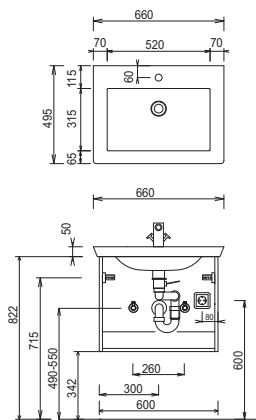

Pull outs and drawers

No. 554

Handle version

No. 289 bar handle chrome

handle bore 96 mm / 384 mm /
620 mm

no. 333 Strip handle aluminium

matt
handle bore 96 mm / 384 mm /
620 mm

Mirror cabinets

Please observe suitable accessories in the separate index.

Program 064 - type list

Depth indication corresponds to the carcass depth	Depth in mm	Width in mm	Height in mm	Article number	Hinge	Surcharge high-gloss carcass
Glass shelves						
 <p>Glass shelf incl. metal holder</p> <p>400 mm wide incl. 2 metal brackets</p> <p>600 mm wide incl. 2 metal brackets</p> <p>800 mm wide incl. 2 metal brackets</p> <p>900 mm wide incl. 3 metal brackets</p> <p>1000 mm wide incl. 3 metal brackets</p> <p>1200 mm wide incl. 3 metal brackets</p>						
	130	400	8	ABG 1 3 4 0 0 8		
	130	600	8	ABG 1 3 6 0 0 8		
	130	800	8	ABG 1 3 8 0 0 8		
	130	900	8	ABG 1 3 9 0 0 8		
	130	1000	8	ABG 1 3 1 0 0 8		
	130	1200	8	ABG 1 3 1 2 0 8		
Push- fit shelf						
 <p>Push-fit shelf with ABS thick edge all around incl. holders for push fit shelf</p> <p>300 mm wide incl. 2 push-fit holder</p> <p>400 mm wide incl. 2 push-fit holder</p> <p>600 mm wide incl. 2 push-fit holder</p> <p>800 mm wide incl. 2 metal brackets</p> <p>900 mm wide incl. 2 metal brackets</p> <p>1000 mm wide incl. 3 push-fit holder</p> <p>1200 mm wide incl. 3 push-fit holder</p>						
	150	300	28	SBG 6 0 3 0		
	150	400	28	SBG 6 0 4 0		
	150	600	28	SBG 6 0 6 0		
	150	800	28	SBG 6 0 8 0		
	150	900	28	SBG 6 0 9 0		
	150	1000	28	SBG 6 0 1 0		
	150	1200	28	SBG 6 0 1 2		

Please observe suitable accessories in the separate index.

Program 064 - dimensional drawings

SET KL60 1

SET KL80 1

SET KL90 1

SET KL10 1

SET KL12 1

SET KL12 D1