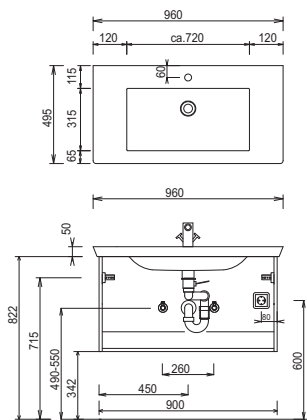

Please observe suitable accessories in the separate index.

Program 064 - type list

Depth indication corresponds to the carcass depth	Depth in mm	Width in mm	Height in mm	Article number	Hinge	Surcharge high-gloss carcass
Glass shelves						
 <p>Glass shelf incl. metal holder</p> <p>400 mm wide incl. 2 metal brackets</p> <p>600 mm wide incl. 2 metal brackets</p> <p>800 mm wide incl. 2 metal brackets</p> <p>900 mm wide incl. 3 metal brackets</p> <p>1000 mm wide incl. 3 metal brackets</p> <p>1200 mm wide incl. 3 metal brackets</p>						
	130	400	8	ABG 1 3 4 0 0 8		
	130	600	8	ABG 1 3 6 0 0 8		
	130	800	8	ABG 1 3 8 0 0 8		
	130	900	8	ABG 1 3 9 0 0 8		
	130	1000	8	ABG 1 3 1 0 0 8		
	130	1200	8	ABG 1 3 1 2 0 8		
Push- fit shelf						
 <p>Push-fit shelf with ABS thick edge all around incl. holders for push fit shelf</p> <p>300 mm wide incl. 2 push-fit holder</p> <p>400 mm wide incl. 2 push-fit holder</p> <p>600 mm wide incl. 2 push-fit holder</p> <p>800 mm wide incl. 2 metal brackets</p> <p>900 mm wide incl. 2 metal brackets</p> <p>1000 mm wide incl. 3 push-fit holder</p> <p>1200 mm wide incl. 3 push-fit holder</p>						
	150	300	28	SBG 6 0 3 0		
	150	400	28	SBG 6 0 4 0		
	150	600	28	SBG 6 0 6 0		
	150	800	28	SBG 6 0 8 0		
	150	900	28	SBG 6 0 9 0		
	150	1000	28	SBG 6 0 1 0		
	150	1200	28	SBG 6 0 1 2		

Please observe suitable accessories in the separate index.

Program 064 - dimensional drawings

SET KL60 1

SET KL80 1

SET KL90 1

SET KL10 1

SET KL12 1

SET KL12 D1