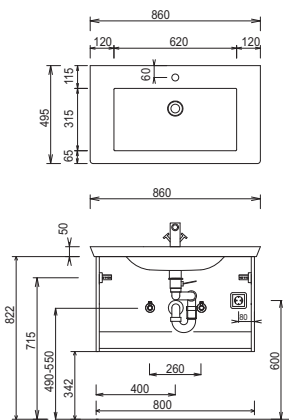

Pull outs and drawers

No. 554

Handle version

No. 289 bar handle chrome

handle bore 96 mm / 384 mm /
620 mm

no. 333 Strip handle aluminium

matt
handle bore 96 mm / 384 mm /
620 mm

Mirror cabinets

Please observe suitable accessories in the separate index.

Program 064 - type list

Depth indication corresponds to the carcass depth	Depth in mm	Width in mm	Height in mm	Article number	Hinge	Surcharge high-gloss carcass
Glass shelves						
 <p>Glass shelf incl. metal holder</p> <p>400 mm wide incl. 2 metal brackets</p> <p>600 mm wide incl. 2 metal brackets</p> <p>800 mm wide incl. 2 metal brackets</p> <p>900 mm wide incl. 3 metal brackets</p> <p>1000 mm wide incl. 3 metal brackets</p> <p>1200 mm wide incl. 3 metal brackets</p>						
	130	400	8	ABG 1 3 4 0 0 8		
	130	600	8	ABG 1 3 6 0 0 8		
	130	800	8	ABG 1 3 8 0 0 8		
	130	900	8	ABG 1 3 9 0 0 8		
	130	1000	8	ABG 1 3 1 0 0 8		
	130	1200	8	ABG 1 3 1 2 0 8		
Push- fit shelf						
 <p>Push-fit shelf with ABS thick edge all around incl. holders for push fit shelf</p> <p>300 mm wide incl. 2 push-fit holder</p> <p>400 mm wide incl. 2 push-fit holder</p> <p>600 mm wide incl. 2 push-fit holder</p> <p>800 mm wide incl. 2 metal brackets</p> <p>900 mm wide incl. 2 metal brackets</p> <p>1000 mm wide incl. 3 push-fit holder</p> <p>1200 mm wide incl. 3 push-fit holder</p>						
	150	300	28	SBG 6 0 3 0		
	150	400	28	SBG 6 0 4 0		
	150	600	28	SBG 6 0 6 0		
	150	800	28	SBG 6 0 8 0		
	150	900	28	SBG 6 0 9 0		
	150	1000	28	SBG 6 0 1 0		
	150	1200	28	SBG 6 0 1 2		

Please observe suitable accessories in the separate index.

Program 064 - dimensional drawings

SET KL60 1

SET KL80 1

SET KL90 1

SET KL10 1

SET KL12 1

SET KL12 D1