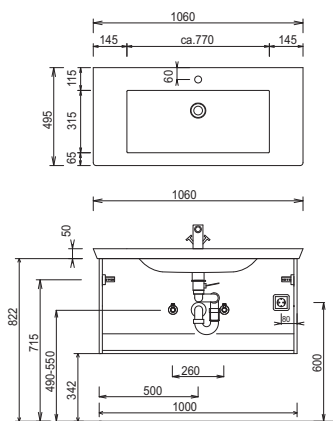

Pull outs and drawers

No. 554

Handle version

No. 289 bar handle chrome

handle bore 96 mm / 384 mm /
620 mm

no. 333 Strip handle aluminium

matt
handle bore 96 mm / 384 mm /
620 mm

Mirror cabinets

Please observe suitable accessories in the separate index.

Program 064 - type list

Depth indication corresponds to the carcass depth	Depth in mm	Width in mm	Height in mm	Article number	Hinge	Surcharge high-gloss carcass
Glass shelves						
 <p>Glass shelf incl. metal holder</p> <p>400 mm wide incl. 2 metal brackets</p> <p>600 mm wide incl. 2 metal brackets</p> <p>800 mm wide incl. 2 metal brackets</p> <p>900 mm wide incl. 3 metal brackets</p> <p>1000 mm wide incl. 3 metal brackets</p> <p>1200 mm wide incl. 3 metal brackets</p>						
	130	400	8	ABG 1 3 4 0 0 8		
	130	600	8	ABG 1 3 6 0 0 8		
	130	800	8	ABG 1 3 8 0 0 8		
	130	900	8	ABG 1 3 9 0 0 8		
	130	1000	8	ABG 1 3 1 0 0 8		
	130	1200	8	ABG 1 3 1 2 0 8		
Push- fit shelf						
 <p>Push-fit shelf with ABS thick edge all around incl. holders for push fit shelf</p> <p>300 mm wide incl. 2 push-fit holder</p> <p>400 mm wide incl. 2 push-fit holder</p> <p>600 mm wide incl. 2 push-fit holder</p> <p>800 mm wide incl. 2 metal brackets</p> <p>900 mm wide incl. 2 metal brackets</p> <p>1000 mm wide incl. 3 push-fit holder</p> <p>1200 mm wide incl. 3 push-fit holder</p>						
	150	300	28	SBG 6 0 3 0		
	150	400	28	SBG 6 0 4 0		
	150	600	28	SBG 6 0 6 0		
	150	800	28	SBG 6 0 8 0		
	150	900	28	SBG 6 0 9 0		
	150	1000	28	SBG 6 0 1 0		
	150	1200	28	SBG 6 0 1 2		

Please observe suitable accessories in the separate index.

Program 064 - dimensional drawings

SET KL60 1

SET KL80 1

SET KL90 1

SET KL10 1

SET KL12 1

SET KL12 D1