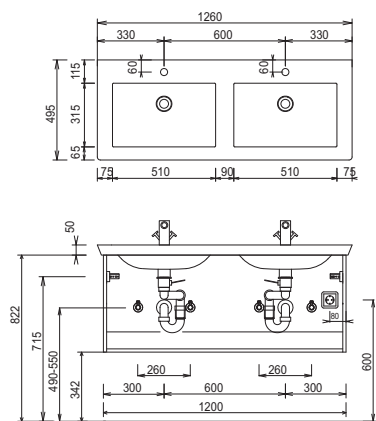

Please observe suitable accessories in the separate index.

Program 064 - type list

Depth indication corresponds to the carcass depth	Depth in mm	Width in mm	Height in mm	Article number	Hinge	Surcharge high-gloss carcass
Glass shelves						
 <p>Glass shelf incl. metal holder</p> <p>400 mm wide incl. 2 metal brackets</p> <p>600 mm wide incl. 2 metal brackets</p> <p>800 mm wide incl. 2 metal brackets</p> <p>900 mm wide incl. 3 metal brackets</p> <p>1000 mm wide incl. 3 metal brackets</p> <p>1200 mm wide incl. 3 metal brackets</p>						
	130	400	8	ABG 1 3 4 0 0 8		
	130	600	8	ABG 1 3 6 0 0 8		
	130	800	8	ABG 1 3 8 0 0 8		
	130	900	8	ABG 1 3 9 0 0 8		
	130	1000	8	ABG 1 3 1 0 0 8		
	130	1200	8	ABG 1 3 1 2 0 8		
Push- fit shelf						
 <p>Push-fit shelf with ABS thick edge all around incl. holders for push fit shelf</p> <p>300 mm wide incl. 2 push-fit holder</p> <p>400 mm wide incl. 2 push-fit holder</p> <p>600 mm wide incl. 2 push-fit holder</p> <p>800 mm wide incl. 2 metal brackets</p> <p>900 mm wide incl. 2 metal brackets</p> <p>1000 mm wide incl. 3 push-fit holder</p> <p>1200 mm wide incl. 3 push-fit holder</p>						
	150	300	28	SBG 6 0 3 0		
	150	400	28	SBG 6 0 4 0		
	150	600	28	SBG 6 0 6 0		
	150	800	28	SBG 6 0 8 0		
	150	900	28	SBG 6 0 9 0		
	150	1000	28	SBG 6 0 1 0		
	150	1200	28	SBG 6 0 1 2		

Please observe suitable accessories in the separate index.

Program 064 - dimensional drawings

SET KL60 1

SET KL80 1

SET KL90 1

SET KL10 1

SET KL12 1

SET KL12 D1