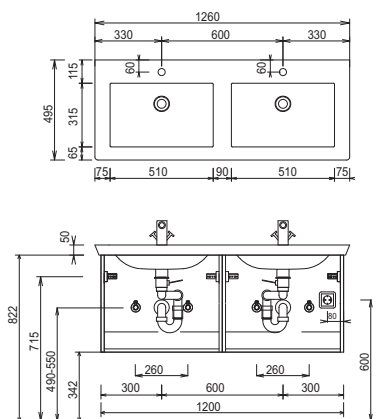

SET KL2D 1

electrical connections for mirror cabinets

OKFFB=Oberkante Fertigfußboden

Washing stands without anchoring brackets have to be fixed on the wall and on the furniture-side with silicon!

Modifications:

Technical modifications (+/- 5mm) and flatness modifications (DIN 18202) are subject of the usual material-specific modifications for construction materials, based on DIN 18202.