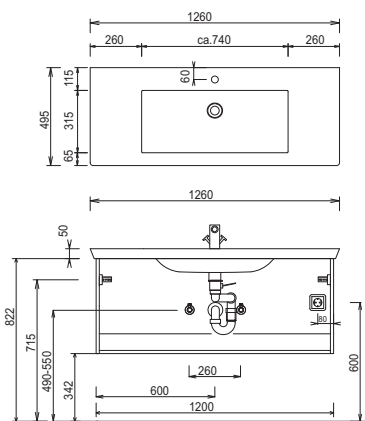

Pull outs and drawers

No. 554

Handle version

No. 289 bar handle chrome

handle bore 96 mm / 384 mm /
620 mm

no. 333 Strip handle aluminium

matt
handle bore 96 mm / 384 mm /
620 mm

Mirror cabinets

Please observe suitable accessories in the separate index.

Program 064 - type list

Depth indication corresponds to the carcass depth	Depth in mm	Width in mm	Height in mm	Article number	Hinge	Surcharge high-gloss carcass
Glass shelves						
 <p>Glass shelf incl. metal holder</p> <p>400 mm wide incl. 2 metal brackets</p> <p>600 mm wide incl. 2 metal brackets</p> <p>800 mm wide incl. 2 metal brackets</p> <p>900 mm wide incl. 3 metal brackets</p> <p>1000 mm wide incl. 3 metal brackets</p> <p>1200 mm wide incl. 3 metal brackets</p>						
	130	400	8	ABG 1 3 4 0 0 8		
	130	600	8	ABG 1 3 6 0 0 8		
	130	800	8	ABG 1 3 8 0 0 8		
	130	900	8	ABG 1 3 9 0 0 8		
	130	1000	8	ABG 1 3 1 0 0 8		
	130	1200	8	ABG 1 3 1 2 0 8		
Push- fit shelf						
 <p>Push-fit shelf with ABS thick edge all around incl. holders for push fit shelf</p> <p>300 mm wide incl. 2 push-fit holder</p> <p>400 mm wide incl. 2 push-fit holder</p> <p>600 mm wide incl. 2 push-fit holder</p> <p>800 mm wide incl. 2 metal brackets</p> <p>900 mm wide incl. 2 metal brackets</p> <p>1000 mm wide incl. 3 push-fit holder</p> <p>1200 mm wide incl. 3 push-fit holder</p>						
	150	300	28	SBG 6 0 3 0		
	150	400	28	SBG 6 0 4 0		
	150	600	28	SBG 6 0 6 0		
	150	800	28	SBG 6 0 8 0		
	150	900	28	SBG 6 0 9 0		
	150	1000	28	SBG 6 0 1 0		
	150	1200	28	SBG 6 0 1 2		

Please observe suitable accessories in the separate index.

Program 064 - dimensional drawings

SET KL60 1

SET KL80 1

SET KL90 1

SET KL10 1

SET KL12 1

SET KL12 D1