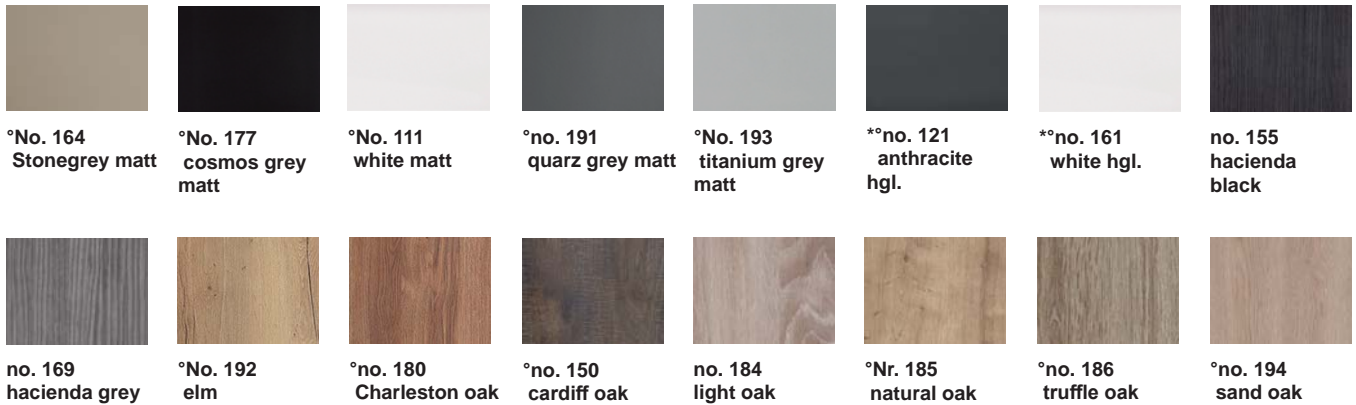

Front colours

No. 764 Stonegrey matt

No. 777 cosmos grey matt

No. 793 noble white matt

No. 891 quarz grey matt

No. 893 titanium grey matt

No. 686 anthracite hgl.

No. 722 polar white hgl.

No. 755 hacienda black

No. 769 hacienda grey

no. 670 Halifax oak

no. 680 Charleston oak

No. 750 cardiff oak

no. 784 light oak

Nr. 785 natural oak

no. 786 truffle oak

no. 794 sand oak

F foiled front

M Melamine coated front with ABS-edge

carcass colours

* High gloss carcass for an additional price washing machine housing possible in this colours

Washbasin plate colours

thickness 28 mm

Surface polished

No. 401 Blanco Zeus

No. 402 Negro Stellar

No. 405 Cygnus

No. 408 Cemento Spa

No. 415 Merope

No. 421 Coral Clay

no. 423 lava grey