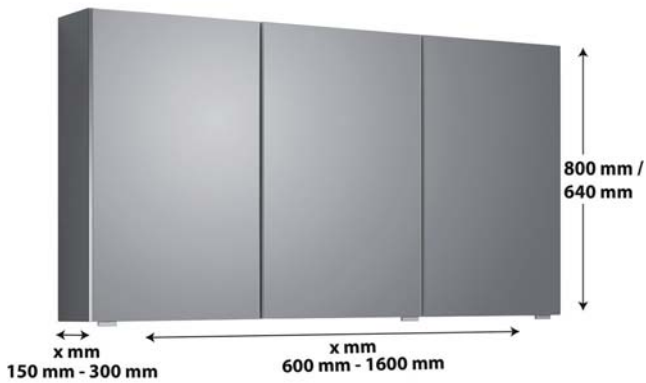

No. 340 bar handle chrome / matt chrome

handle bore 96 mm / 384 mm

No. 359 bar handle black matt

handle bore 96 mm / 384 mm / 620 mm

Mirror cabinets

Planning mirror cabinets

Individual mirror cabinets

LED lighting for planning mirror cabinets