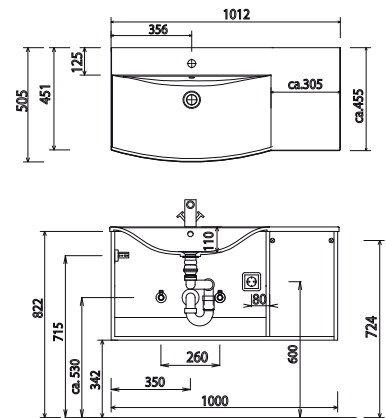

Program 050 - model list

Depth indication corresponds to the carcass depth	Depth in mm	Width in mm	Height in mm	Article number			Hinge	Surcharge high-gloss carcass	Surcharge Premium equipment
Accessories									
	10	860	10	P Z	1 0 6 3 9 0				
<p>LED washbasin lighting 3,9 Watt 1 switch element to fit underneath mirror cabinet This product contains a light source with energy efficiency class: G not suitable with Emotion lighting</p>									
	10	1160	10	P Z	1 0 6 3 1 2				
<p>LED washbasin lighting 5,3 Watt 1 switch element to fit underneath mirror cabinet This product contains a light source with energy efficiency class: G not suitable with Emotion lighting</p>									
				P Z	1 3 6 7				
<p>Space-saving drain stench trap from GEBERIT made of plastic, in white nominal diameter: 40</p>									
				P Z	1 4 2 3				
<p>Space-saving drain stench trap from GEBERIT made of plastic, in white nominal diameter: 32</p>									

Program 050 - dimensional drawings

SET LN70

SET LN10 L

SET LN10 R

SET LN13

SET LN17

electrical connections for mirror cabinets

Modifications: