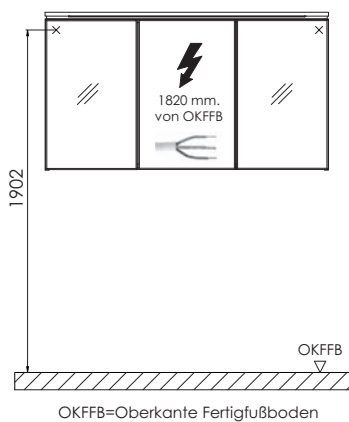

Program 050 - model list

Depth indication corresponds to the carcass depth	Depth in mm	Width in mm	Height in mm	Article number			Hinge	Surcharge high-gloss carcass	Surcharge Premium equipment
Accessories									
	10	860	10	P Z	1 0 6 3 9 0				
<p>LED washbasin lighting 3,9 Watt 1 switch element to fit underneath mirror cabinet This product contains a light source with energy efficiency class: G not suitable with Emotion lighting</p>									
	10	1160	10	P Z	1 0 6 3 1 2				
<p>LED washbasin lighting 5,3 Watt 1 switch element to fit underneath mirror cabinet This product contains a light source with energy efficiency class: G not suitable with Emotion lighting</p>									
				P Z	1 3 6 7				
<p>Space-saving drain stench trap from GEBERIT made of plastic, in white nominal diameter: 40</p>									
				P Z	1 4 2 3				
<p>Space-saving drain stench trap from GEBERIT made of plastic, in white nominal diameter: 32</p>									

Program 050 - dimensional drawings

SET LN70

SET LN10 L

SET LN10 R

SET LN13

SET LN17

electrical connections for mirror cabinets

Modifications: