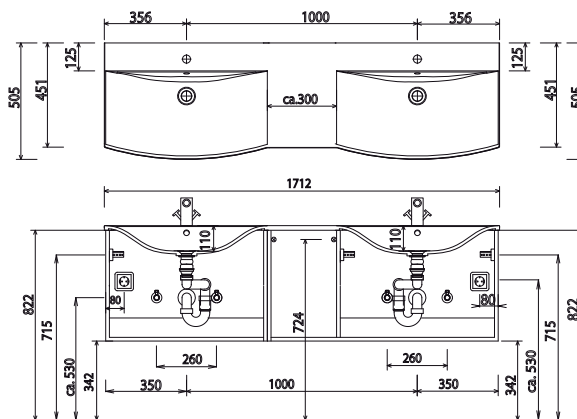

Program 050 - model list

Depth indication corresponds to the carcass depth	Depth in mm	Width in mm	Height in mm	Article number			Hinge	Surcharge high-gloss carcass	Surcharge Premium equipment
Accessories									
	10	860	10	P Z	1 0 6 3 9 0				
<p>LED washbasin lighting 3,9 Watt 1 switch element to fit underneath mirror cabinet This product contains a light source with energy efficiency class: G not suitable with Emotion lighting</p>									
	10	1160	10	P Z	1 0 6 3 1 2				
<p>LED washbasin lighting 5,3 Watt 1 switch element to fit underneath mirror cabinet This product contains a light source with energy efficiency class: G not suitable with Emotion lighting</p>									
				P Z	1 3 6 7				
<p>Space-saving drain stench trap from GEBERIT made of plastic, in white nominal diameter: 40</p>									
				P Z	1 4 2 3				
<p>Space-saving drain stench trap from GEBERIT made of plastic, in white nominal diameter: 32</p>									

Program 050 - dimensional drawings

SET LN70

SET LN10 L

SET LN10 R

SET LN13

SET LN17

electrical connections for mirror cabinets

Modifications: