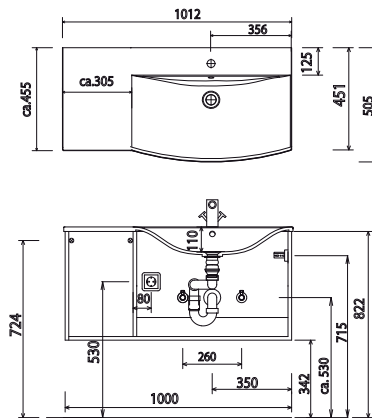

Program 050 - model list

Depth indication corresponds to the carcass depth	Depth in mm	Width in mm	Height in mm	Article number			Hinge	Surcharge high-gloss carcass	Surcharge Premium equipment
Accessories									
	10	860	10	P Z	1 0 6 3 9 0				
<p>LED washbasin lighting 3,9 Watt 1 switch element to fit underneath mirror cabinet This product contains a light source with energy efficiency class: G not suitable with Emotion lighting</p>									
	10	1160	10	P Z	1 0 6 3 1 2				
<p>LED washbasin lighting 5,3 Watt 1 switch element to fit underneath mirror cabinet This product contains a light source with energy efficiency class: G not suitable with Emotion lighting</p>									
				P Z	1 3 6 7				
<p>Space-saving drain stench trap from GEBERIT made of plastic, in white nominal diameter: 40</p>									
				P Z	1 4 2 3				
<p>Space-saving drain stench trap from GEBERIT made of plastic, in white nominal diameter: 32</p>									

Program 050 - dimensional drawings

SET LN70

SET LN10 L

SET LN10 R

SET LN13

SET LN17

electrical connections for mirror cabinets

Modifications: