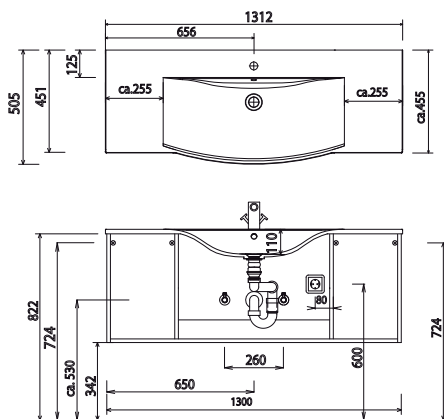

Program 050 - model list

Depth indication corresponds to the carcass depth	Depth in mm	Width in mm	Height in mm	Article number			Hinge	Surcharge high-gloss carcass	Surcharge Premium equipment
Accessories									
	10	860	10	P Z	1 0 6 3 9 0				
<p>LED washbasin lighting 3,9 Watt 1 switch element to fit underneath mirror cabinet This product contains a light source with energy efficiency class: G not suitable with Emotion lighting</p>									
	10	1160	10	P Z	1 0 6 3 1 2				
<p>LED washbasin lighting 5,3 Watt 1 switch element to fit underneath mirror cabinet This product contains a light source with energy efficiency class: G not suitable with Emotion lighting</p>									
				P Z	1 3 6 7				
<p>Space-saving drain stench trap from GEBERIT made of plastic, in white nominal diameter: 40</p>									
				P Z	1 4 2 3				
<p>Space-saving drain stench trap from GEBERIT made of plastic, in white nominal diameter: 32</p>									

Program 050 - dimensional drawings

SET LN70

SET LN10 L

SET LN10 R

SET LN13

SET LN17

electrical connections for mirror cabinets

Modifications: