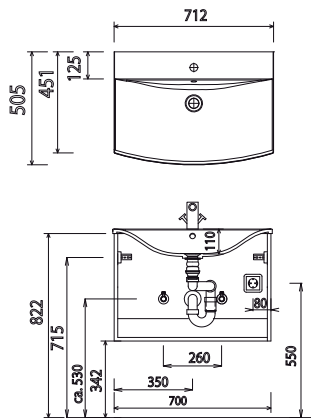

Program 050 - dimensional drawings

SET LN70