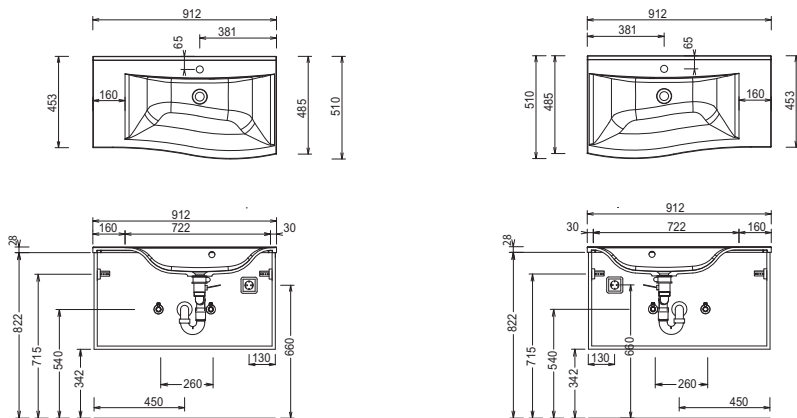

Program 058 - dimensional drawings

SET P229 / P209 (B)L

SET P229 / P209 (B)R

SET P222 / P212 (B)L

SET P222 / P212 (B)R