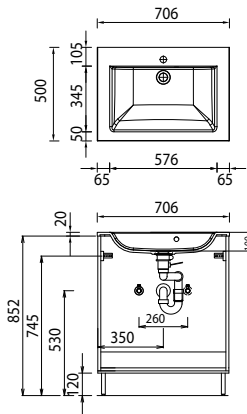

Program 057 - dimensional drawings

SET QU70 1