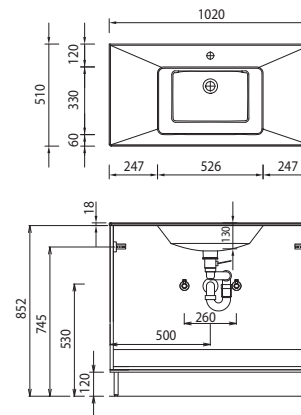

incl. height indication feet (120 mm)

# Program 057 - dimensional drawings

SET QU70 1

SET QU10 1

SET QU12 1

SET QU2D 1

SET QU70 2

SET QU10 2

SET QU12 2

SET QU2D 2

electrical connections for mirror cabinets

For washing stands with fixing screws, the dimensions for boring must be drawn in on-site after the washing stand has been laid on the floor unit.

Cast mineral: