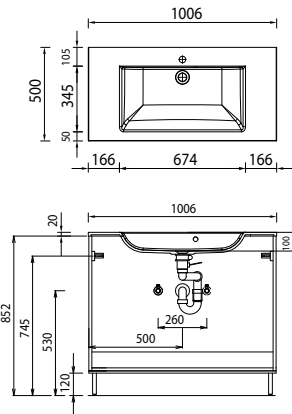

Program 057 - dimensional drawings

SET QU10 1

For washing stands with fixing screws, the dimensions for boring must be drawn in on-site after the washing stand has been laid on the floor unit.

Cast mineral:

The water temperature must not exceed 55° C / 131° F. Hair tinting lotions have to be removed immediately, so that staining can be avoided.

Modifications:

Technical modifications (+/- 5mm) and flatness modifications (DIN 18202) are subject of the usual material-specific modifications for construction materials, based on DIN 18202.