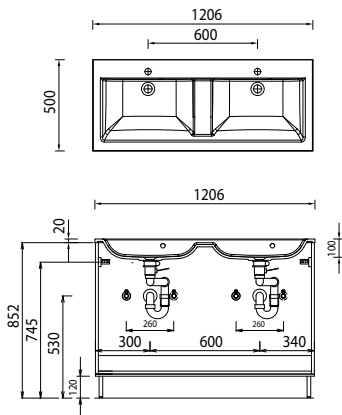

# Program 057 - type list

Depth indication corresponds to the carcass depth		Depth in mm	Width in mm	Height in mm	Article number			Hinge	Surcharge high-gloss carcass	Surcharge Premium equipment
<b>Accessories</b>										
	<b>Touch LED Dimmer</b> for LED mirror cabinets and lightings				P Z	1 0 5 7				
	<b>Container</b> transparent with single fixing option  can be combined with mounting rails - PZ 1237 L	84	84	65	P Z	1 2 3 7 B 1				
	<b>Container</b> transparent with double fixing option  can be combined with mounting rails - PZ 1237 L	168	84	65	P Z	1 2 3 7 B 2				
	<b>Container</b> transparent with triple fixing option  can be combined with mounting rails - PZ 1237 L	251	84	65	P Z	1 2 3 7 B 3				
	<b>Positioning strip</b> white with single fixing option  can be combined with storage boxes - PZ 1237 B	27	83	9	P Z	1 2 3 7 L 1				
	<b>Positioning strip</b> white with double fixing option  can be combined with storage boxes - PZ 1237 B	27	167	9	P Z	1 2 3 7 L 2				
	<b>Positioning strip</b> white with triple fixing option  can be combined with storage boxes - PZ 1237 B	27	250	9	P Z	1 2 3 7 L 3				
	<b>Positioning strip</b> white with sixfold fixing option  can be combined with storage boxes - PZ 1237 B	27	504	9	P Z	1 2 3 7 L 6				
	<b>Space-saving drain stench trap from GEBERIT</b> made of plastic, in white nominal diameter: 40				P Z	1 3 6 7				
	<b>Space-saving drain stench trap from GEBERIT</b> made of plastic, in white nominal diameter: 32				P Z	1 4 2 3				

# Program 057 - dimensional drawings

SET QU70 1

SET QU10 1

SET QU12 1

SET QU2D 1

SET QU70 2

SET QU10 2

SET QU12 2

SET QU2D 2

electrical connections for mirror cabinets

For washing stands with fixing screws, the dimensions for boring must be drawn in on-site after the washing stand has been laid on the floor unit.

Cast mineral: