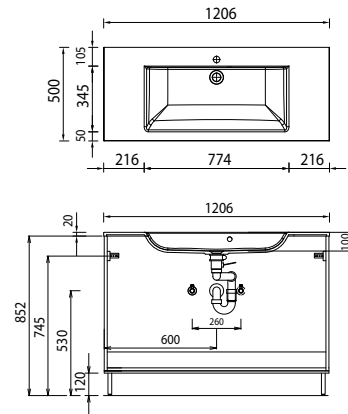

incl. height indication feet (120 mm)

# Program 057 - dimensional drawings

SET QU70 1

SET QU10 1

SET QU12 1

SET QU2D 1

SET QU70 2

SET QU10 2

SET QU12 2

SET QU2D 2

electrical connections for mirror cabinets

For washing stands with fixing screws, the dimensions for boring must be drawn in on-site after the washing stand has been laid on the floor unit.

Cast mineral: