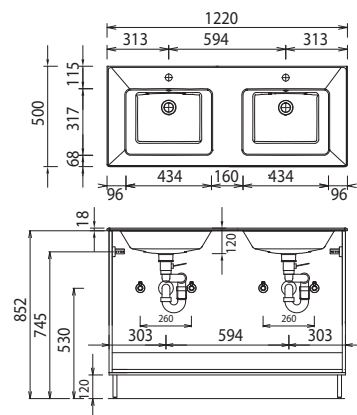

incl. height indication feet (120 mm)

# Program 057 - type list

Depth indication corresponds to the carcass depth		Depth in mm	Width in mm	Height in mm	Article number			Hinge	Surcharge high-gloss carcass	Surcharge Premium equipment
<b>Accessories</b>										
	<b>Touch LED Dimmer</b> for LED mirror cabinets and lightings				P Z	1 0 5 7				
	<b>Container</b> transparent with single fixing option  can be combined with mounting rails - PZ 1237 L	84	84	65	P Z	1 2 3 7 B 1				
	<b>Container</b> transparent with double fixing option  can be combined with mounting rails - PZ 1237 L	168	84	65	P Z	1 2 3 7 B 2				
	<b>Container</b> transparent with triple fixing option  can be combined with mounting rails - PZ 1237 L	251	84	65	P Z	1 2 3 7 B 3				
	<b>Positioning strip</b> white with single fixing option  can be combined with storage boxes - PZ 1237 B	27	83	9	P Z	1 2 3 7 L 1				
	<b>Positioning strip</b> white with double fixing option  can be combined with storage boxes - PZ 1237 B	27	167	9	P Z	1 2 3 7 L 2				
	<b>Positioning strip</b> white with triple fixing option  can be combined with storage boxes - PZ 1237 B	27	250	9	P Z	1 2 3 7 L 3				
	<b>Positioning strip</b> white with sixfold fixing option  can be combined with storage boxes - PZ 1237 B	27	504	9	P Z	1 2 3 7 L 6				
	<b>Space-saving drain stench trap from GEBERIT</b> made of plastic, in white nominal diameter: 40				P Z	1 3 6 7				
	<b>Space-saving drain stench trap from GEBERIT</b> made of plastic, in white nominal diameter: 32				P Z	1 4 2 3				

# Program 057 - dimensional drawings

SET QU70 1

SET QU10 1

SET QU12 1

SET QU2D 1

SET QU70 2

SET QU10 2

SET QU12 2

SET QU2D 2

electrical connections for mirror cabinets

For washing stands with fixing screws, the dimensions for boring must be drawn in on-site after the washing stand has been laid on the floor unit.

Cast mineral: