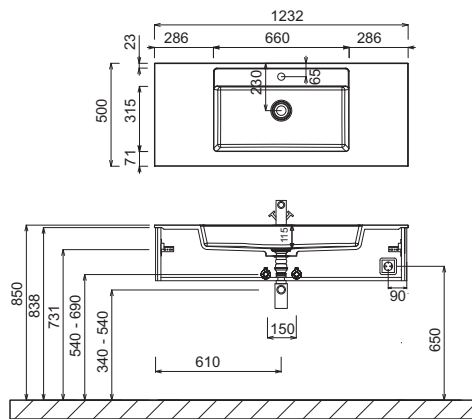

Program 070 - dimensional drawings

WMS/WGS 2306 + SET 2960

WMS/WGS 2309 + SET 2990

WMS/WGS 2312 + SET 2912

WMS/WGS 234D + SET 2914

WTA 4255 1 + APA 5060 63 + SET 2960

WTA 4255 1 + APA 5090 63 + SET 2990

Washing stands without anchoring brackets have to be fixed on the wall and on the furniture-side with silicon!