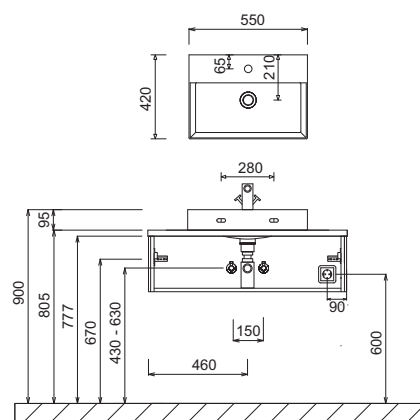

Program 070 - dimensional drawings

WMS/WGS 2306 + SET 2960

WMS/WGS 2309 + SET 2990

WMS/WGS 2312 + SET 2912

WMS/WGS 234D + SET 2914

WTA 4255 1 + APA 5060 63 + SET 2960

WTA 4255 1 + APA 5090 63 + SET 2990

Washing stands without anchoring brackets have to be fixed on the wall and on the furniture-side with silicon!