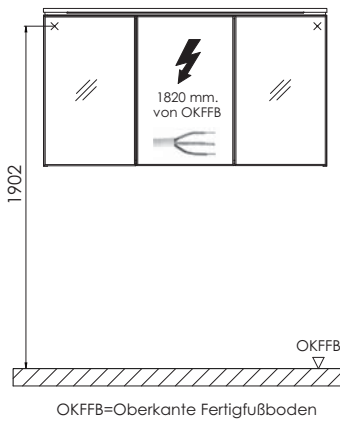

Program 070 - dimensional drawings

WTA 4255 1 + APA 5012 63 + SET 2912

2x WTA 4255 1 + APA 5014 63 + SET 2914

Built-in mirrored cabinet

electrical connections for mirror cabinets

Washing stands without anchoring brackets have to be fixed on the wall and on the furniture-side with silicon!