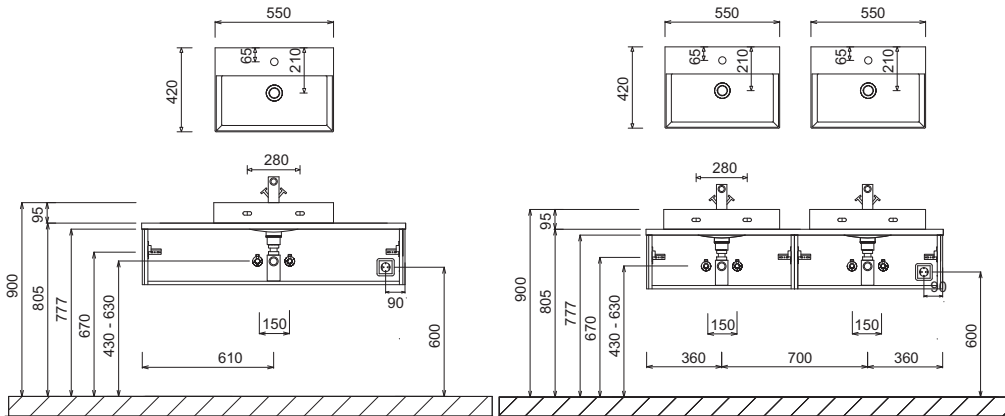

Program 070 - dimensional drawings

WMS/WGS 2306 + SET 2960

WMS/WGS 2309 + SET 2990

WMS/WGS 2312 + SET 2912

WMS/WGS 234D + SET 2914

WTA 4255 1 + APA 5060 63 + SET 2960

WTA 4255 1 + APA 5090 63 + SET 2990

Washing stands without anchoring brackets have to be fixed on the wall and on the furniture-side with silicon!

Program 070 - dimensional drawings

WTA 4255 1 + APA 5012 63 + SET 2912

2x WTA 4255 1 + APA 5014 63 + SET 2914

Built-in mirrored cabinet

electrical connections for mirror cabinets

Washing stands without anchoring brackets have to be fixed on the wall and on the furniture-side with silicon!