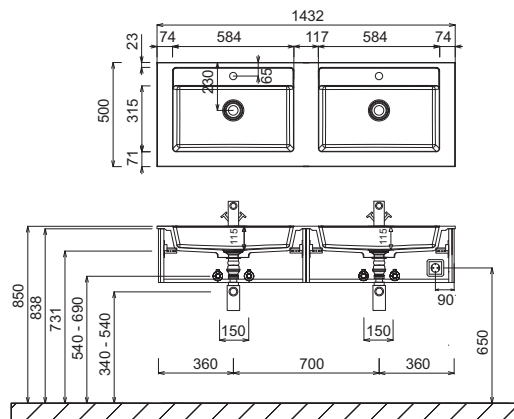

Program 070 - dimensional drawings

WMS/WGS 2306 + SET 2960

WMS/WGS 2309 + SET 2990

WMS/WGS 2312 + SET 2912

WMS/WGS 234D + SET 2914

WTA 4255 1 + APA 5060 63 + SET 2960

WTA 4255 1 + APA 5090 63 + SET 2990

Washing stands without anchoring brackets have to be fixed on the wall and on the furniture-side with silicon!