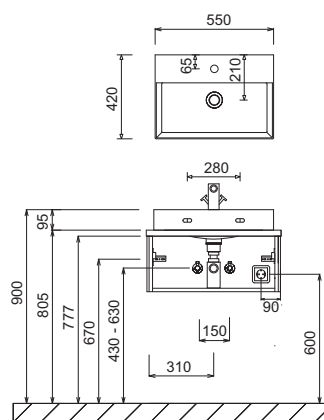

Program 070 - dimensional drawings

WMS/WGS 2306 + SET 2960

WMS/WGS 2309 + SET 2990

WMS/WGS 2312 + SET 2912

WMS/WGS 234D + SET 2914

WTA 4255 1 + APA 5060 63 + SET 2960

WTA 4255 1 + APA 5090 63 + SET 2990

Washing stands without anchoring brackets have to be fixed on the wall and on the furniture-side with silicon!