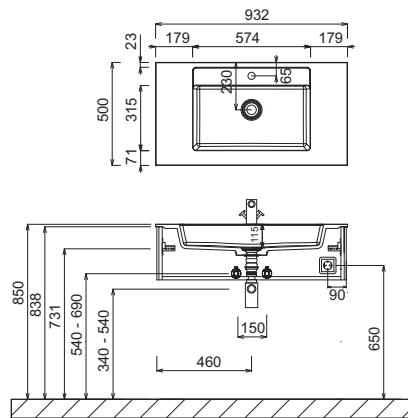

Please observe suitable accessories in the separate index.

Program 070 - bathroom variations

ROK-0190-1		
1	Mirror round Ceramic counter top washbasin washbasin plate cut- out central Washbasin base unit top cover functional shelf in white matt medium-high unit	
	F S R 4 0 7 0 0 1 W T A 4 2 5 5 1 A P A 5 0 9 0 6 3 A U S 4 2 5 5 2 8 S E T 2 9 9 0 2 M A U W 4 0 9 2 2 8 R G L 1 1 6 0 0 2 M O G 8 1 4 0 0 1	926 mm wide
ROS-6112-1		
1	Built-in mirrored cabinet STONEPLUS - washbasin Washbasin base unit with LED lighting Trolley Storage box medium-high unit	
	S 2 A 5 5 1 2 E 1 W M S 2 3 1 2 6 1 S E T 2 9 1 2 2 B R O W 1 1 1 2 0 4 P Z 1 1 5 3 0 1 M O G 8 1 4 0 0 1	1232 mm wide
ROG-9814-1D		
1	Mirror Glass shelf glass washbasin in black matt Washbasin base unit with LED lighting top cover	
	S E T 4 1 1 4 0 2 A B G 1 3 1 4 0 8 W G S 2 3 4 D 9 8 S E T 2 9 1 4 2 B A U W 4 0 1 4 2 8	1432 mm wide
ROK-0114-1D		
1	Mirror Glass shelf Ceramic counter top washbasin cut- out left and right washbasin plate Washbasin base unit with LED lighting Trolley Storage box Tall unit-shelf	
	S E T 4 1 1 4 0 2 A B G 1 3 1 4 0 8 W T A 4 2 5 5 1 A U S 4 2 5 5 2 8 A P A 5 0 1 4 6 3 S E T 2 9 1 4 2 B R O W 1 1 1 4 0 5 P Z 1 1 5 3 0 1 H O G 1 0 4 0 0 1	1426 mm wide

Program 070 - dimensional drawings

WMS/WGS 2306 + SET 2960

WMS/WGS 2309 + SET 2990

WMS/WGS 2312 + SET 2912

WMS/WGS 234D + SET 2914

WTA 4255 1 + APA 5060 63 + SET 2960

WTA 4255 1 + APA 5090 63 + SET 2990

Washing stands without anchoring brackets have to be fixed on the wall and on the furniture-side with silicon!