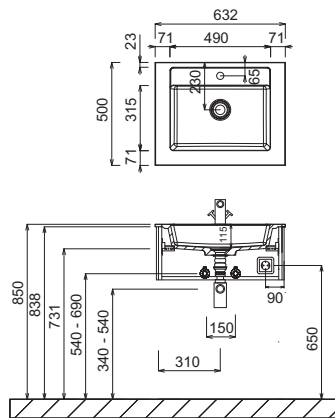

Please observe suitable accessories in the separate index.

Program 070 - bathroom variations

ROK-0190-1		
1	Mirror round Ceramic counter top washbasin washbasin plate cut- out central Washbasin base unit top cover functional shelf in white matt medium-high unit	
	F S R 4 0 7 0 0 1 W T A 4 2 5 5 1 A P A 5 0 9 0 6 3 A U S 4 2 5 5 2 8 S E T 2 9 9 0 2 M A U W 4 0 9 2 2 8 R G L 1 1 6 0 0 2 M O G 8 1 4 0 0 1	926 mm wide
ROS-6112-1		
1	Built-in mirrored cabinet STONEPLUS - washbasin Washbasin base unit with LED lighting Trolley Storage box medium-high unit	
	S 2 A 5 5 1 2 E 1 W M S 2 3 1 2 6 1 S E T 2 9 1 2 2 B R O W 1 1 1 2 0 4 P Z 1 1 5 3 0 1 M O G 8 1 4 0 0 1	1232 mm wide
ROG-9814-1D		
1	Mirror Glass shelf glass washbasin in black matt Washbasin base unit with LED lighting top cover	
	S E T 4 1 1 4 0 2 A B G 1 3 1 4 0 8 W G S 2 3 4 D 9 8 S E T 2 9 1 4 2 B A U W 4 0 1 4 2 8	1432 mm wide
ROK-0114-1D		
1	Mirror Glass shelf Ceramic counter top washbasin cut- out left and right washbasin plate Washbasin base unit with LED lighting Trolley Storage box Tall unit-shelf	
	S E T 4 1 1 4 0 2 A B G 1 3 1 4 0 8 W T A 4 2 5 5 1 A U S 4 2 5 5 2 8 A P A 5 0 1 4 6 3 S E T 2 9 1 4 2 B R O W 1 1 1 4 0 5 P Z 1 1 5 3 0 1 H O G 1 0 4 0 0 1	1426 mm wide

Program 070 - dimensional drawings

WMS/WGS 2306 + SET 2960

WMS/WGS 2309 + SET 2990

WMS/WGS 2312 + SET 2912

WMS/WGS 234D + SET 2914

WTA 4255 1 + APA 5060 63 + SET 2960

WTA 4255 1 + APA 5090 63 + SET 2990

Washing stands without anchoring brackets have to be fixed on the wall and on the furniture-side with silicon!