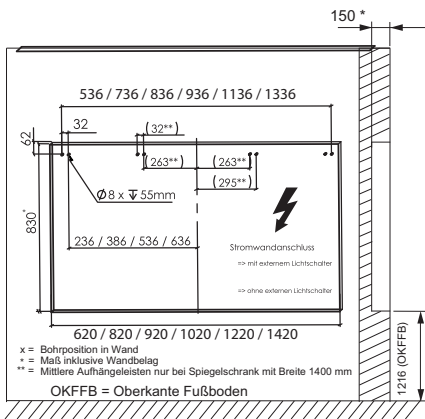

Program 070 - dimensional drawings

WTA 4255 1 + APA 5012 63 + SET 2912

2x WTA 4255 1 + APA 5014 63 + SET 2914

Built-in mirrored cabinet

electrical connections for mirror cabinets

Washing stands without anchoring brackets have to be fixed on the wall and on the furniture-side with silicon!