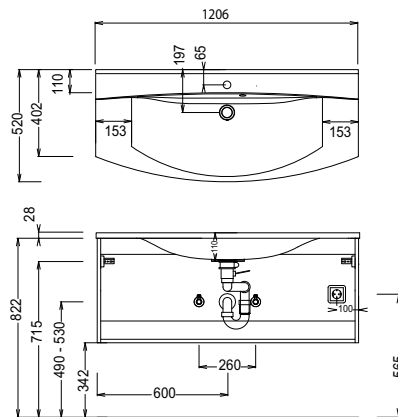

- 1) PAB-SP08-A6
- 2) PAB-SP08-K6

- 1) PAB-SP10-D1
- 2) PAB-SP10-C1

with S2A 4380 81
800 mm wide

with S2A 4380 A1
800 mm wide

1000 mm wide

- 1) Block with cast mineral washbasin
- 2) Block with ceramic washbasin

- 1) PAB-SPEE-D1
- 2) PAB-SPEE-C1

- 1) PAB-SPEE-A4
- 2) PAB-SPEE-K4

- 1) PAB-SPEE-A5
- 2) PAB-SPEE-K5

1200 mm wide

with S2A 4312 55
1200 mm wide

with S2A 4312 81
1200 mm wide

- 1) PAB-SPEE-A6
- 2) PAB-SPEE-K6

with S2A 4312 A1
1200 mm wide

- 1) Block with cast mineral washbasin
- 2) Block with ceramic washbasin

Program 038 - dimensional drawings

WMM 8506 1

WMM 8508 1

WMM 8510 1

WMM 8520 1

WTM 8506

WTM 8508

WTM 8510

WTM 8520

For washing stands with fixing screws, the dimensions for boring must be drawn in on-site after the washing stand has been laid on the floor unit.

Washing stands without anchoring brackets have to be fixed on the wall and on the furniture-side with silicon!