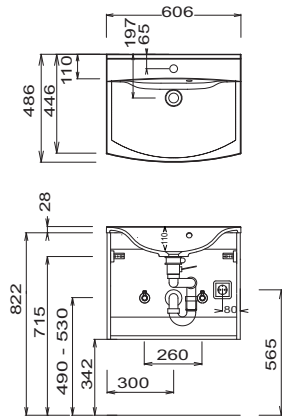

- 1) PAB-SP08-A6
- 2) PAB-SP08-K6

- 1) PAB-SP10-D1
- 2) PAB-SP10-C1

with S2A 4380 81
800 mm wide

with S2A 4380 A1
800 mm wide

1000 mm wide

- 1) Block with cast mineral washbasin
- 2) Block with ceramic washbasin

- 1) PAB-SPEE-D1
- 2) PAB-SPEE-C1

- 1) PAB-SPEE-A4
- 2) PAB-SPEE-K4

- 1) PAB-SPEE-A5
- 2) PAB-SPEE-K5

1200 mm wide

with S2A 4312 55
1200 mm wide

with S2A 4312 81
1200 mm wide

- 1) PAB-SPEE-A6
- 2) PAB-SPEE-K6

with S2A 4312 A1
1200 mm wide

- 1) Block with cast mineral washbasin
- 2) Block with ceramic washbasin

Program 038 - dimensional drawings

WMM 8506 1

WMM 8508 1

WMM 8510 1

WMM 8520 1

WTM 8506