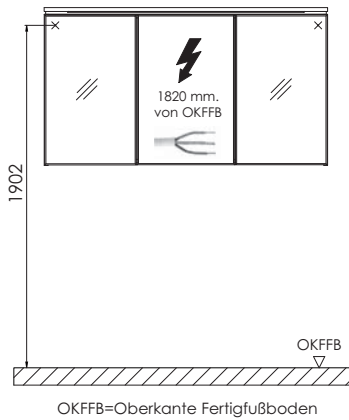

Program 038 - dimensional drawings

electrical connections for mirror cabinets

For washing stands with fixing screws, the dimensions for boring must be drawn in on-site after the washing stand has been laid on the floor unit.