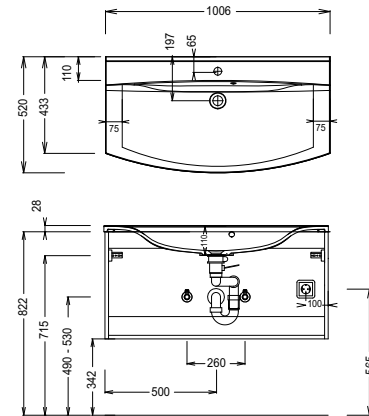

- 1) PAB-SP08-A6
- 2) PAB-SP08-K6

- 1) PAB-SP10-D1
- 2) PAB-SP10-C1

with S2A 4380 81
800 mm wide

with S2A 4380 A1
800 mm wide

1000 mm wide

- 1) Block with cast mineral washbasin
- 2) Block with ceramic washbasin

- 1) PAB-SPEE-D1
- 2) PAB-SPEE-C1

- 1) PAB-SPEE-A4
- 2) PAB-SPEE-K4

- 1) PAB-SPEE-A5
- 2) PAB-SPEE-K5

1200 mm wide

with S2A 4312 55
1200 mm wide

with S2A 4312 81
1200 mm wide

- 1) PAB-SPEE-A6
- 2) PAB-SPEE-K6

with S2A 4312 A1
1200 mm wide

- 1) Block with cast mineral washbasin
- 2) Block with ceramic washbasin

Program 038 - dimensional drawings

WMM 8506 1

WMM 8508 1

WMM 8510 1

WMM 8520 1

WTM 8506

WTM 8508

WTM 8510

WTM 8520

For washing stands with fixing screws, the dimensions for boring must be drawn in on-site after the washing stand has been laid on the floor unit.

Washing stands without anchoring brackets have to be fixed on the wall and on the furniture-side with silicon!