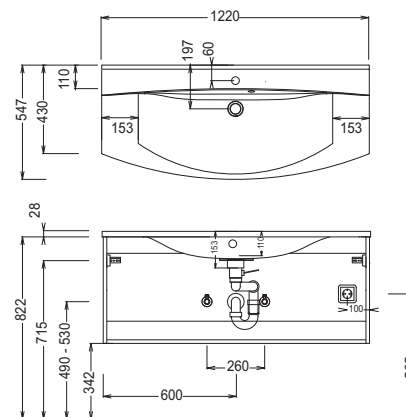

- 1) PAB-SP08-A6
- 2) PAB-SP08-K6

- 1) PAB-SP10-D1
- 2) PAB-SP10-C1

with S2A 4380 81
800 mm wide

with S2A 4380 A1
800 mm wide

1000 mm wide

- 1) Block with cast mineral washbasin
- 2) Block with ceramic washbasin

- 1) PAB-SPEE-D1
- 2) PAB-SPEE-C1

- 1) PAB-SPEE-A4
- 2) PAB-SPEE-K4

- 1) PAB-SPEE-A5
- 2) PAB-SPEE-K5

1200 mm wide

with S2A 4312 55
1200 mm wide

with S2A 4312 81
1200 mm wide

- 1) PAB-SPEE-A6
- 2) PAB-SPEE-K6

with S2A 4312 A1
1200 mm wide

- 1) Block with cast mineral washbasin
- 2) Block with ceramic washbasin

Program 038 - dimensional drawings

WMM 8506 1

WMM 8508 1

WMM 8510 1

WMM 8520 1

WTM 8506

WTM 8508

WTM 8510

WTM 8520

For washing stands with fixing screws, the dimensions for boring must be drawn in on-site after the washing stand has been laid on the floor unit.

Washing stands without anchoring brackets have to be fixed on the wall and on the furniture-side with silicon!