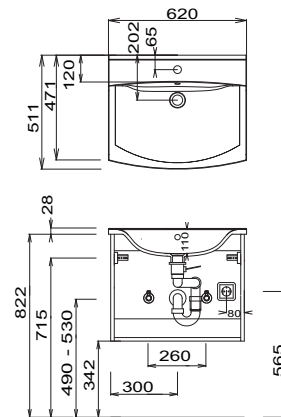

- 1) PAB-SP08-A6
- 2) PAB-SP08-K6

- 1) PAB-SP10-D1
- 2) PAB-SP10-C1

with S2A 4380 81
800 mm wide

with S2A 4380 A1
800 mm wide

1000 mm wide

- 1) Block with cast mineral washbasin
- 2) Block with ceramic washbasin

- 1) PAB-SPEE-D1
- 2) PAB-SPEE-C1

- 1) PAB-SPEE-A4
- 2) PAB-SPEE-K4

- 1) PAB-SPEE-A5
- 2) PAB-SPEE-K5

1200 mm wide

with S2A 4312 55
1200 mm wide

with S2A 4312 81
1200 mm wide

- 1) PAB-SPEE-A6
- 2) PAB-SPEE-K6

with S2A 4312 A1
1200 mm wide

- 1) Block with cast mineral washbasin
- 2) Block with ceramic washbasin

Program 038 - dimensional drawings

WMM 8506 1

WMM 8508 1

WMM 8510 1

WMM 8520 1

WTM 8506

WTM 8508

WTM 8510

WTM 8520

For washing stands with fixing screws, the dimensions for boring must be drawn in on-site after the washing stand has been laid on the floor unit.

Washing stands without anchoring brackets have to be fixed on the wall and on the furniture-side with silicon!