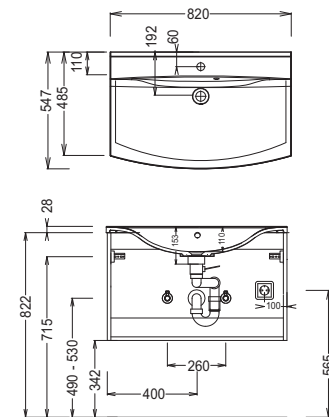

- 1) PAB-SP08-A6
- 2) PAB-SP08-K6

- 1) PAB-SP10-D1
- 2) PAB-SP10-C1

with S2A 4380 81
800 mm wide

with S2A 4380 A1
800 mm wide

1000 mm wide

- 1) Block with cast mineral washbasin
- 2) Block with ceramic washbasin

- 1) PAB-SPEE-D1
- 2) PAB-SPEE-C1

- 1) PAB-SPEE-A4
- 2) PAB-SPEE-K4

- 1) PAB-SPEE-A5
- 2) PAB-SPEE-K5

1200 mm wide

with S2A 4312 55
1200 mm wide

with S2A 4312 81
1200 mm wide

- 1) PAB-SPEE-A6
- 2) PAB-SPEE-K6

with S2A 4312 A1
1200 mm wide

- 1) Block with cast mineral washbasin
- 2) Block with ceramic washbasin

Program 038 - dimensional drawings

WMM 8506 1

WMM 8508 1

WMM 8510 1

WMM 8520 1

WTM 8506

WTM 8508

WTM 8510

WTM 8520

For washing stands with fixing screws, the dimensions for boring must be drawn in on-site after the washing stand has been laid on the floor unit.

Washing stands without anchoring brackets have to be fixed on the wall and on the furniture-side with silicon!