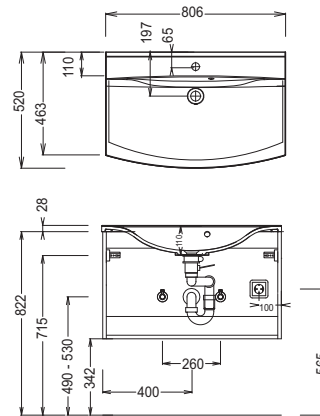

- 1) PAB-SP08-A6
- 2) PAB-SP08-K6

- 1) PAB-SP10-D1
- 2) PAB-SP10-C1

with S2A 4380 81
800 mm wide

with S2A 4380 A1
800 mm wide

1000 mm wide

- 1) Block with cast mineral washbasin
- 2) Block with ceramic washbasin

- 1) PAB-SPEE-D1
- 2) PAB-SPEE-C1

- 1) PAB-SPEE-A4
- 2) PAB-SPEE-K4

- 1) PAB-SPEE-A5
- 2) PAB-SPEE-K5

1200 mm wide

with S2A 4312 55
1200 mm wide

with S2A 4312 81
1200 mm wide

- 1) PAB-SPEE-A6
- 2) PAB-SPEE-K6

with S2A 4312 A1
1200 mm wide

- 1) Block with cast mineral washbasin
- 2) Block with ceramic washbasin

Program 038 - dimensional drawings

WMM 8506 1

WMM 8508 1

WMM 8510 1

WMM 8520 1

WTM 8506

WTM 8508

WTM 8510

WTM 8520

For washing stands with fixing screws, the dimensions for boring must be drawn in on-site after the washing stand has been laid on the floor unit.

Washing stands without anchoring brackets have to be fixed on the wall and on the furniture-side with silicon!