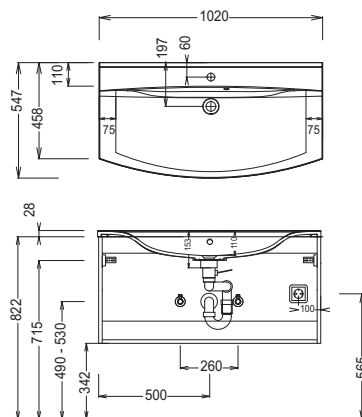

- 1) PAB-SP08-A6
- 2) PAB-SP08-K6

- 1) PAB-SP10-D1
- 2) PAB-SP10-C1

with S2A 4380 81
800 mm wide

with S2A 4380 A1
800 mm wide

1000 mm wide

- 1) Block with cast mineral washbasin
- 2) Block with ceramic washbasin

- 1) PAB-SPEE-D1
- 2) PAB-SPEE-C1

- 1) PAB-SPEE-A4
- 2) PAB-SPEE-K4

- 1) PAB-SPEE-A5
- 2) PAB-SPEE-K5

1200 mm wide

with S2A 4312 55
1200 mm wide

with S2A 4312 81
1200 mm wide

- 1) PAB-SPEE-A6
- 2) PAB-SPEE-K6

with S2A 4312 A1
1200 mm wide

- 1) Block with cast mineral washbasin
- 2) Block with ceramic washbasin

Program 038 - dimensional drawings

WMM 8506 1

WMM 8508 1

WMM 8510 1

WMM 8520 1

WTM 8506

WTM 8508

WTM 8510

WTM 8520

For washing stands with fixing screws, the dimensions for boring must be drawn in on-site after the washing stand has been laid on the floor unit.

Washing stands without anchoring brackets have to be fixed on the wall and on the furniture-side with silicon!