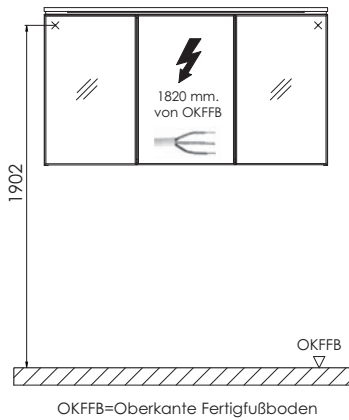

Program 026 - dimensional drawings

electrical connections for mirror cabinets

For washing stands with fixing screws, the dimensions for boring must be drawn in on-site after the washing stand has been laid on the floor unit.

Washing stands without anchoring brackets have to be fixed on the wall and on the furniture-side with silicon! Cast mineral: The water temperature must not exceed 55° C / 131° F. Hair tinting lotions have to be removed immediately, so that staining can be avoided.

Modifications:

Technical modifications (+/- 5mm) and flatness modifications (DIN 18202) are subject of the usual material-specific modifications for construction materials, based on DIN 18202.