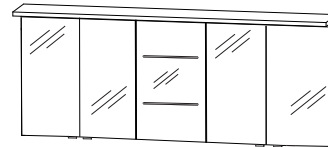

1800 mm wide

S W G 8 2 1 8 2 WGM 518D 82 glass optwhite inst. cast mineral

S W G 8 3 1 8 2 WGM 518D 83 glass quartzite grey inst. cast mineral

SWM-E118-3

1	Mirror cabinet, series A	S E T 4 1 1 8 2
1	washbasin base unit 900 mm	W U A 3 6 9 0 1 M
1	washbasin base unit 900 mm	W U A 3 6 9 0 1 M
1	evermite washbasin, 1800 mm	W M M 5 2 8 D 2 1
	Double washbasin