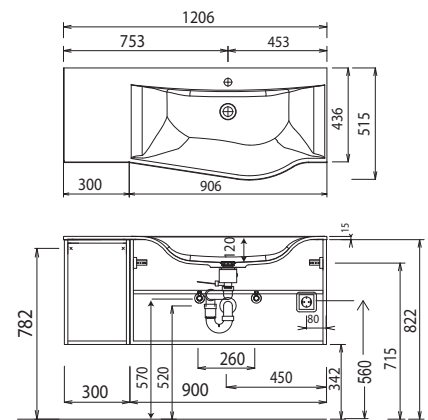

WMM 529L

WMM 529R

WMM 522L

WMM 522R

WMM 524L

WMM 524R

WMM 528D

For washing stands with fixing screws, the dimensions for boring must be drawn in on-site after the washing stand has been laid on the floor unit.