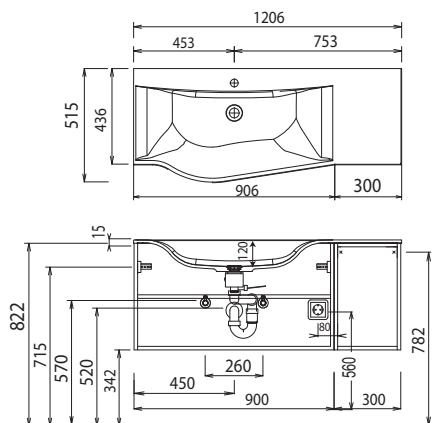

WMM 529L

WMM 529R

WMM 522L

WMM 522R

WMM 524L

WMM 524R

WMM 528D

For washing stands with fixing screws, the dimensions for boring must be drawn in on-site after the washing stand has been laid on the floor unit.