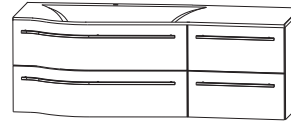

Program 026 - bathroom versions

SWM-E114-4R

1	Mirror cabinet, series B	S E T 4 0 1 4 3 R
1	washbasin base unit 900 mm	W U A 3 6 9 0 1 M
1	washbasin base unit 500 mm	U T A 3 6 5 0 1 M
1	evermite washbasin, 1400 mm	W M M 5 2 4 R 2 1

1400 mm wide

S W G 8 2 1 4 4 R WGM 514R 82 glass optwhite inst. cast mineral

S W G 8 3 1 4 4 R WGM 514R 83 glass quartzite grey inst. cast mineral

SWM-E114-5R

1	Mirror cabinet, series B	S E T 4 1 1 4 3 R
1	washbasin base unit 900 mm	W U A 3 6 9 0 1 M
1	washbasin base unit 500 mm	U T A 3 6 5 0 1 M
1	evermite washbasin, 1400 mm	W M M 5 2 4 R 2 1