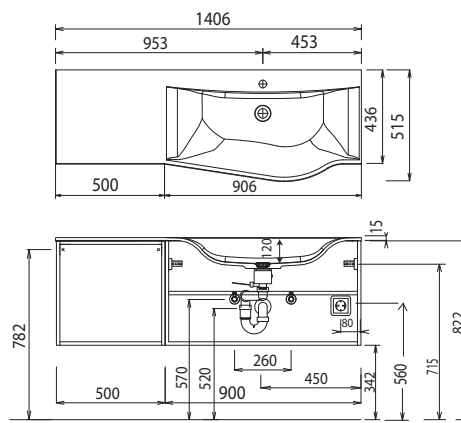

WMM 529L

WMM 529R

WMM 522L

WMM 522R

WMM 524L

WMM 524R

WMM 528D

For washing stands with fixing screws, the dimensions for boring must be drawn in on-site after the washing stand has been laid on the floor unit.