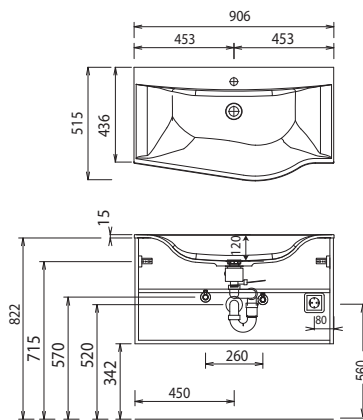

Program 026 - dimensional drawings

WMM 529L