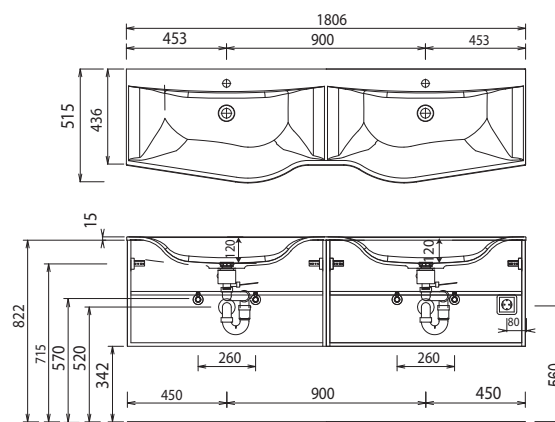

WMM 529L

WMM 529R

WMM 522L

WMM 522R

WMM 524L

WMM 524R

WMM 528D

For washing stands with fixing screws, the dimensions for boring must be drawn in on-site after the washing stand has been laid on the floor unit.