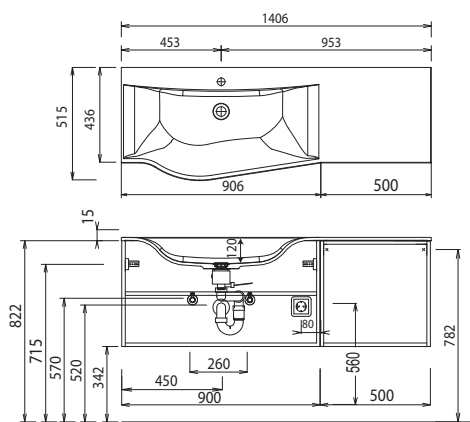

WMM 529L

WMM 529R

WMM 522L

WMM 522R

WMM 524L

WMM 524R

WMM 528D

For washing stands with fixing screws, the dimensions for boring must be drawn in on-site after the washing stand has been laid on the floor unit.