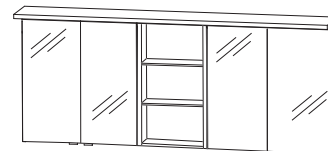

1800 mm wide

S W G 8 2 1 8 3 WGM 518D 82 glass optwhite inst. cast mineral

S W G 8 3 1 8 3 WGM 518D 83 glass quartzite grey inst. cast mineral