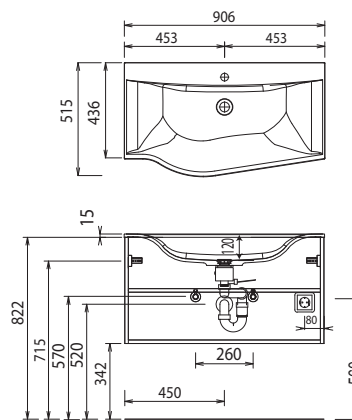

WMM 529L

WMM 529R

WMM 522L

WMM 522R

WMM 524L

WMM 524R

WMM 528D

For washing stands with fixing screws, the dimensions for boring must be drawn in on-site after the washing stand has been laid on the floor unit.